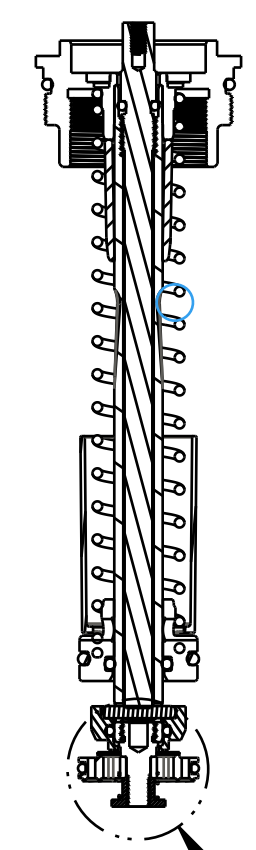

4

3

2

1

LOCTITE:
RED 263
1-2 DROPS

DETAIL Y
SCALE 4:1

Seals: O-Ring [4.0mm ID x 1.5mm CS] Metric, N-70, Static

DETAIL Z
SCALE 10.000

TITLE
2021 36 GRIP TOPCAP ASSEMBLIES

SIZE DWG. NO.
C

PLOT SCALE 0.80:1 | SHEET 1 OF 1

ProE ASSEM