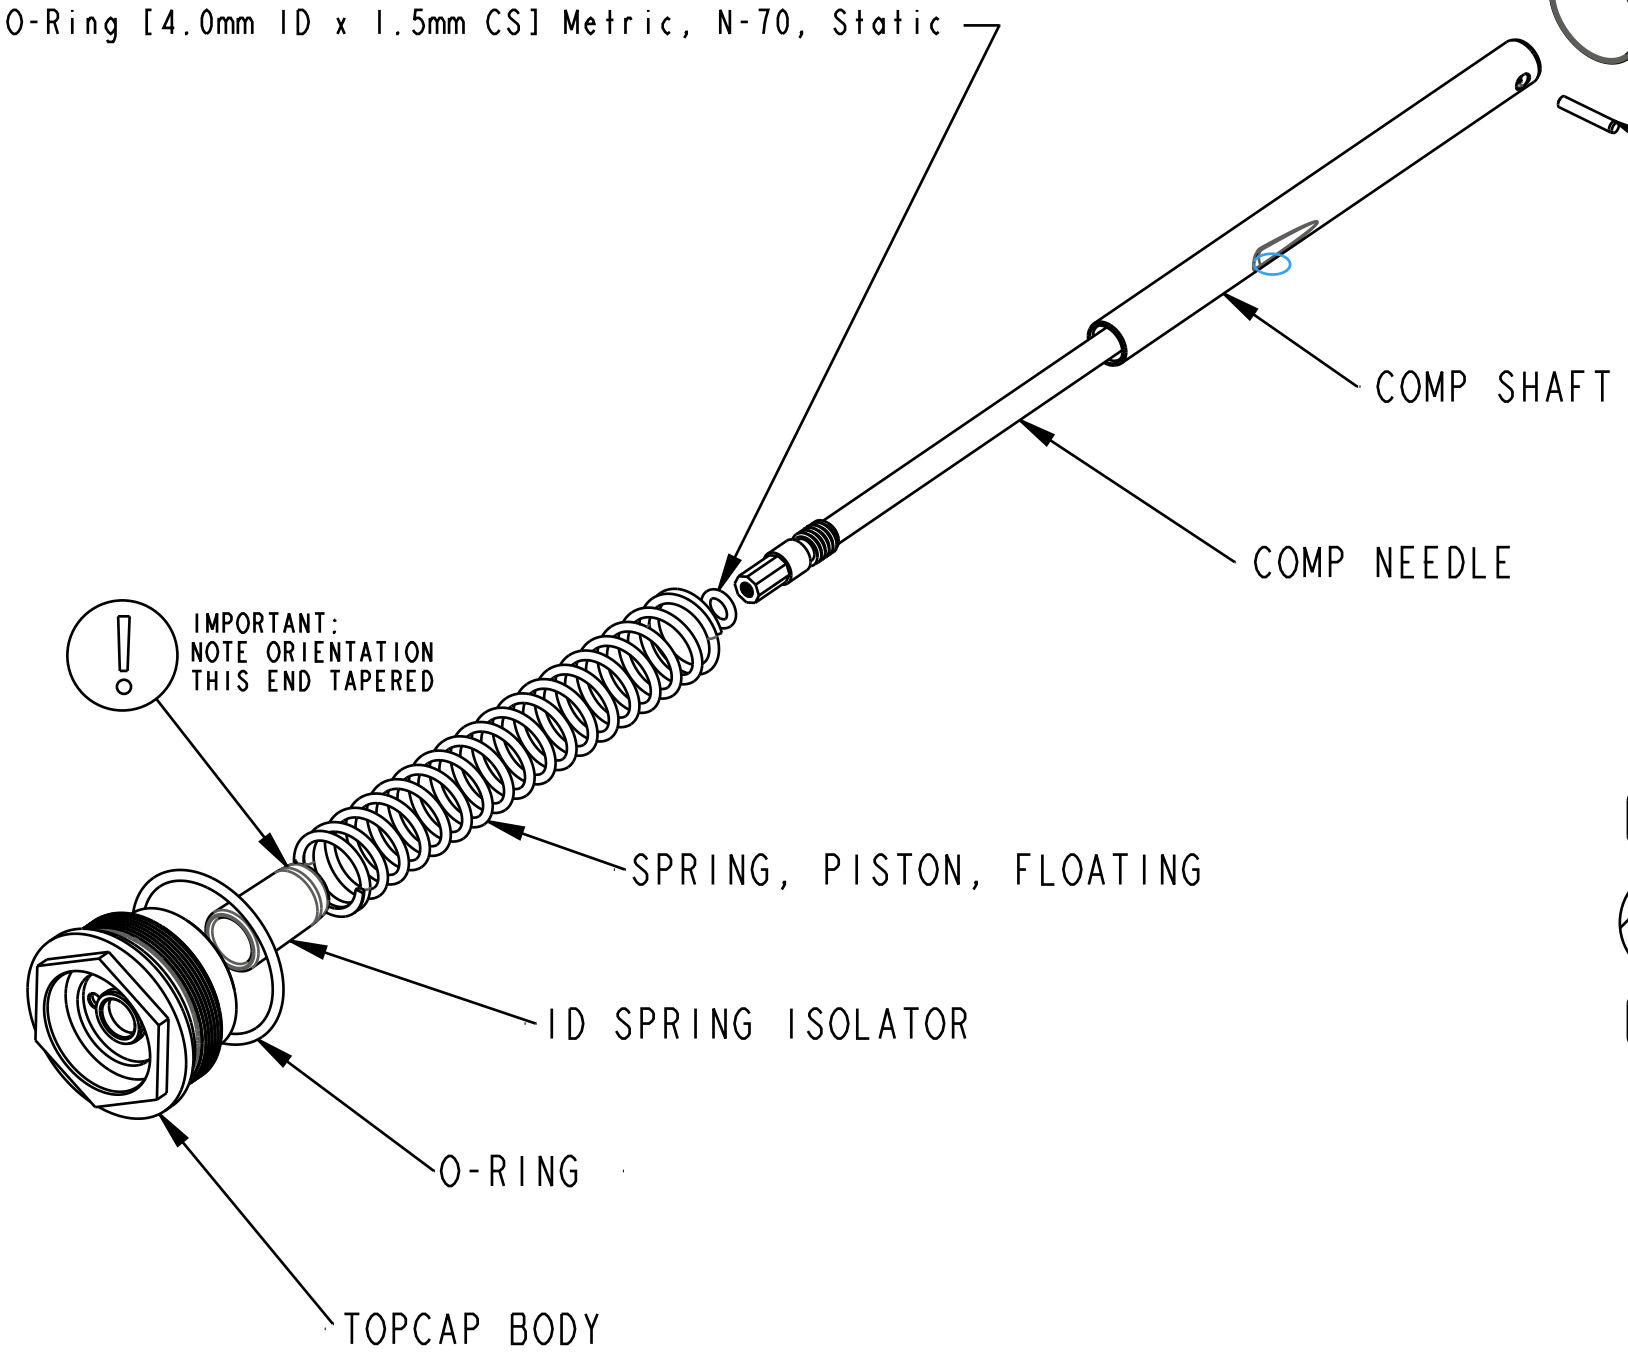

4

3

2

1

LOCTITE:
RED 263
1-2 DROPS

DETAIL Y
SCALE 4:1

Seals: O-Ring [4.0mm ID x 1.5mm CS] Metric, N-70, Static

DETAIL Z
SCALE 10.000

TITLE
2021 36 GRIP TOPCAP ASSEMBLIES

SIZE DWG. NO.
C

PLOT SCALE 0.80:1 | SHEET 1 OF 1

ProE ASSEM