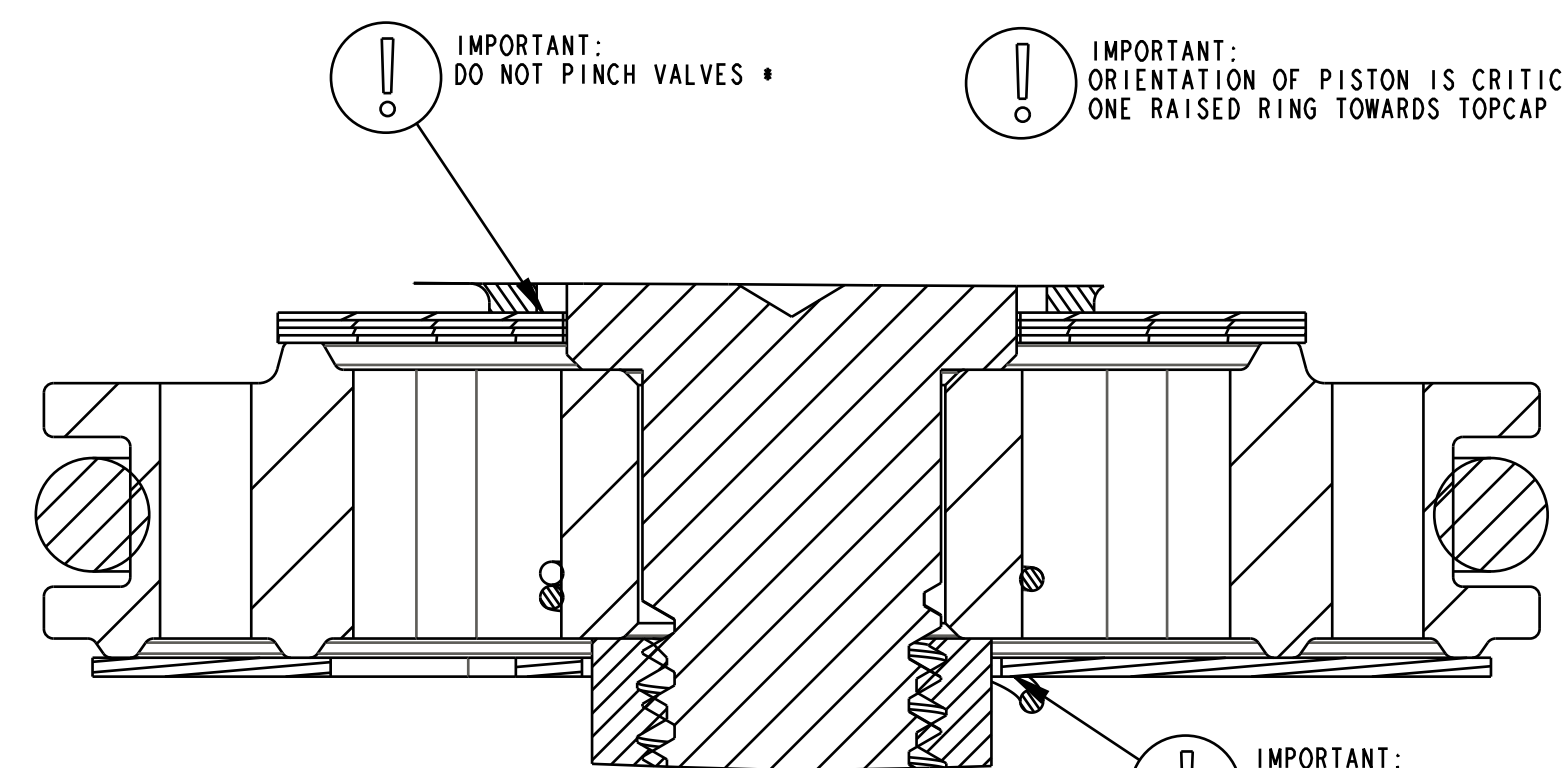

4

3

2

1

LOCTITE:
RED 263
1-2 DROPS

DETAIL Y
SCALE 4:1

Seals: O-Ring [4.0mm ID x 1.5mm CS] Metric, N-70, Static

DETAIL Z
SCALE 10.000

TITLE
2021 36 GRIP TOPCAP ASSEMBLIES

SIZE DWG. NO.
C

PLOT SCALE 0.80:1 | SHEET 1 OF 1

ProE ASSEM