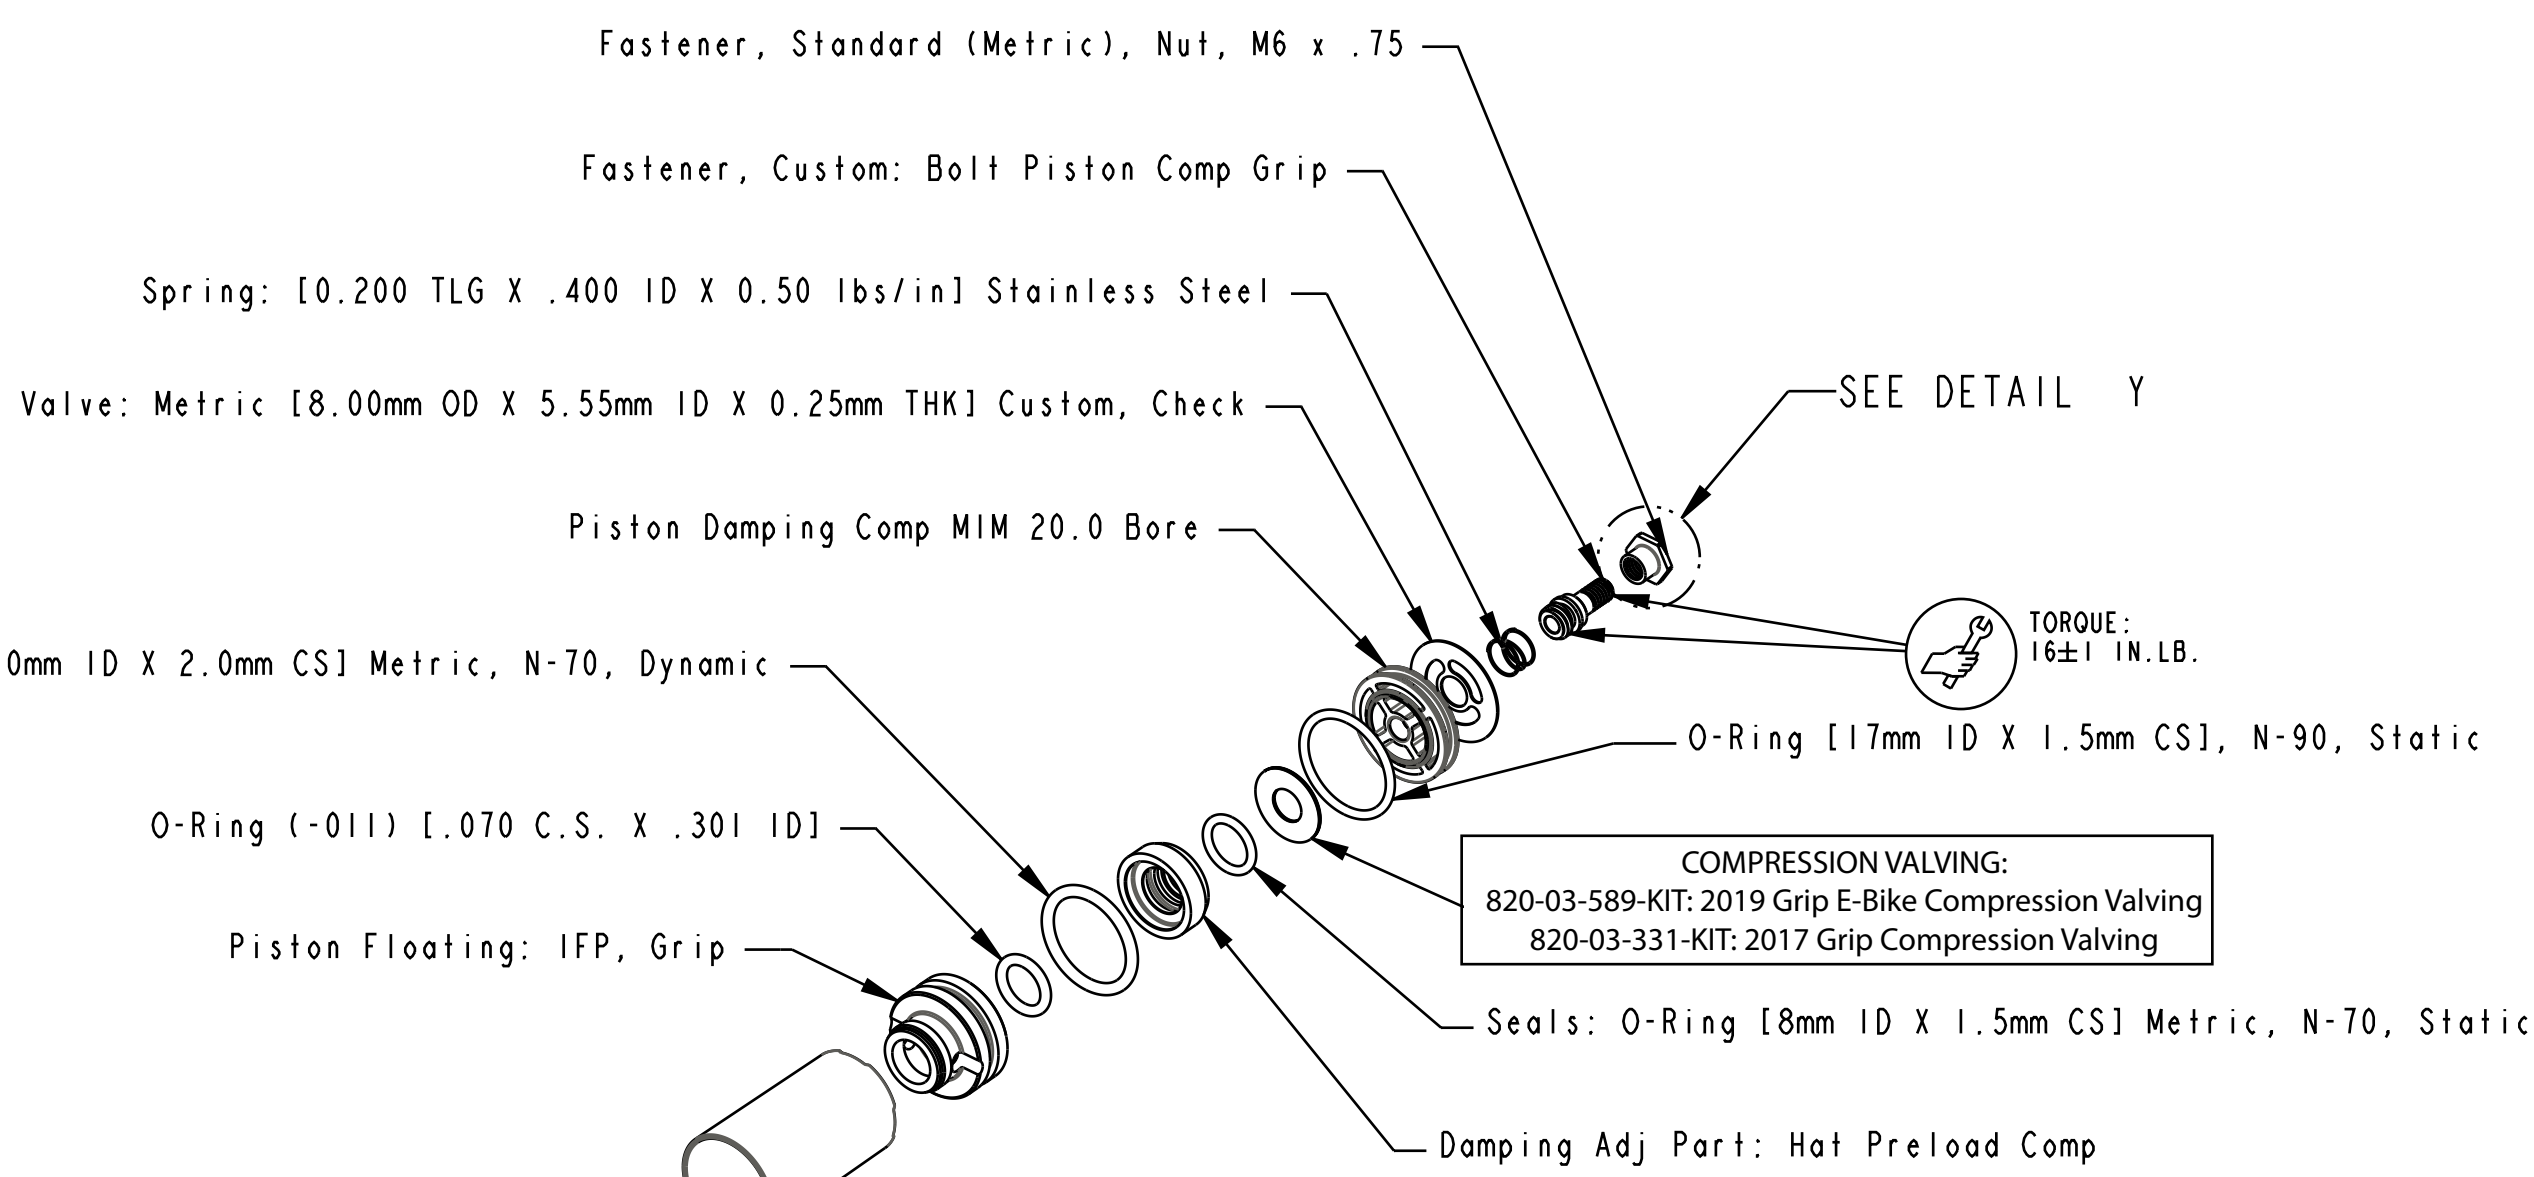

4

3

2

1

LOCTITE:
RED 263
1-2 DROPS

DETAIL Y
SCALE 4:1

Seals: O-Ring [4.0mm ID x 1.5mm CS] Metric, N-70, Static

DETAIL Z
SCALE 10.000

TITLE
2021 36 GRIP TOPCAP ASSEMBLIES

SIZE DWG. NO.
C

PLOT SCALE 0.80:1 | SHEET 1 OF 1

ProE ASSEM