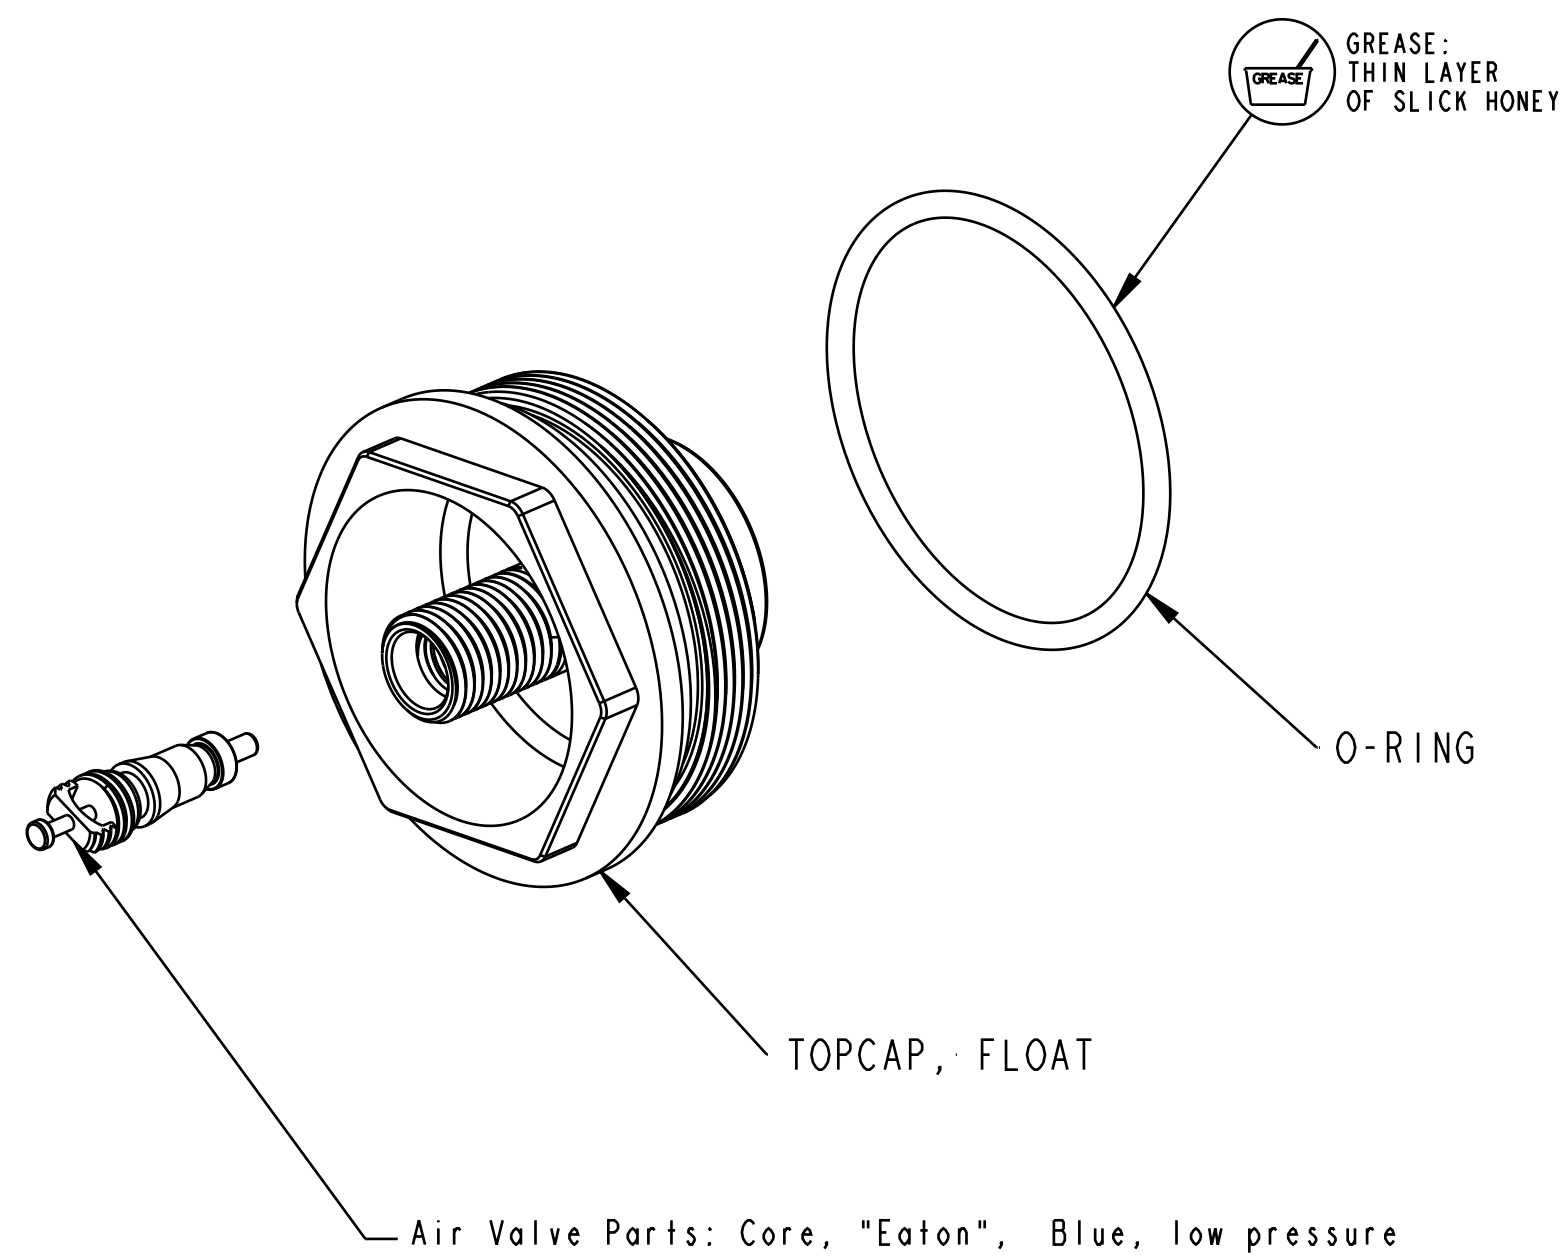

B

B

A

A

SECTION A-A

- PROPRIETARY -
 THIS DOCUMENT CONTAINS CONFIDENTIAL, PROPRIETARY INFORMATION
 THAT IS FOX PROPERTY. DO NOT DISCLOSE TO OR DUPLICATE
 FOR OTHERS EXCEPT AS AUTHORIZED BY FOX.

FOX		FOX Factory, Inc.	Ph 831-768-1100
		130 Hangar Way, Watsonville, CA 95076 USA	Fax 831-768-9312
TITLE	Topcap Assy, 2018 FLOAT LC NA2, 36, Better VS Fit, Black		
SIZE	DWG. NO.	820-05-533-KIT	
C		PLOT SCALE 2.00:1	SHEET 1 OF 1