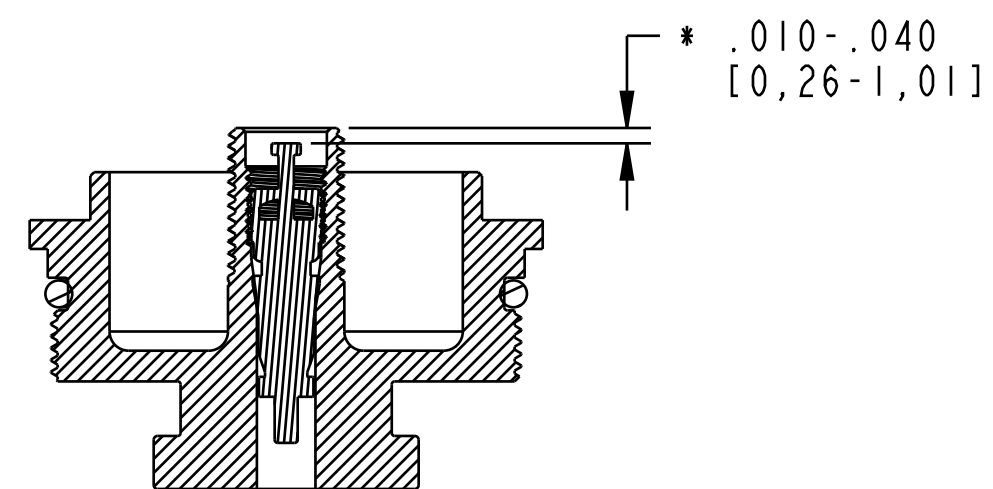

B

B

A

A

SECTION A-A

- PROPRIETARY -
 THIS DOCUMENT CONTAINS CONFIDENTIAL, PROPRIETARY INFORMATION
 THAT IS FOX PROPERTY. DO NOT DISCLOSE TO OR DUPLICATE
 FOR OTHERS EXCEPT AS AUTHORIZED BY FOX.

FOX		FOX Factory, Inc.	Ph 831-768-1100
		130 Hangar Way, Watsonville, CA 95076 USA	Fax 831-768-9312
TITLE	Topcap Assy, 2018 FLOAT LC NA2, 36, Better VS Fit, Black		
SIZE	DWG. NO.	820-05-533-KIT	
C		PLOT SCALE 2.00:1	SHEET 1 OF 1