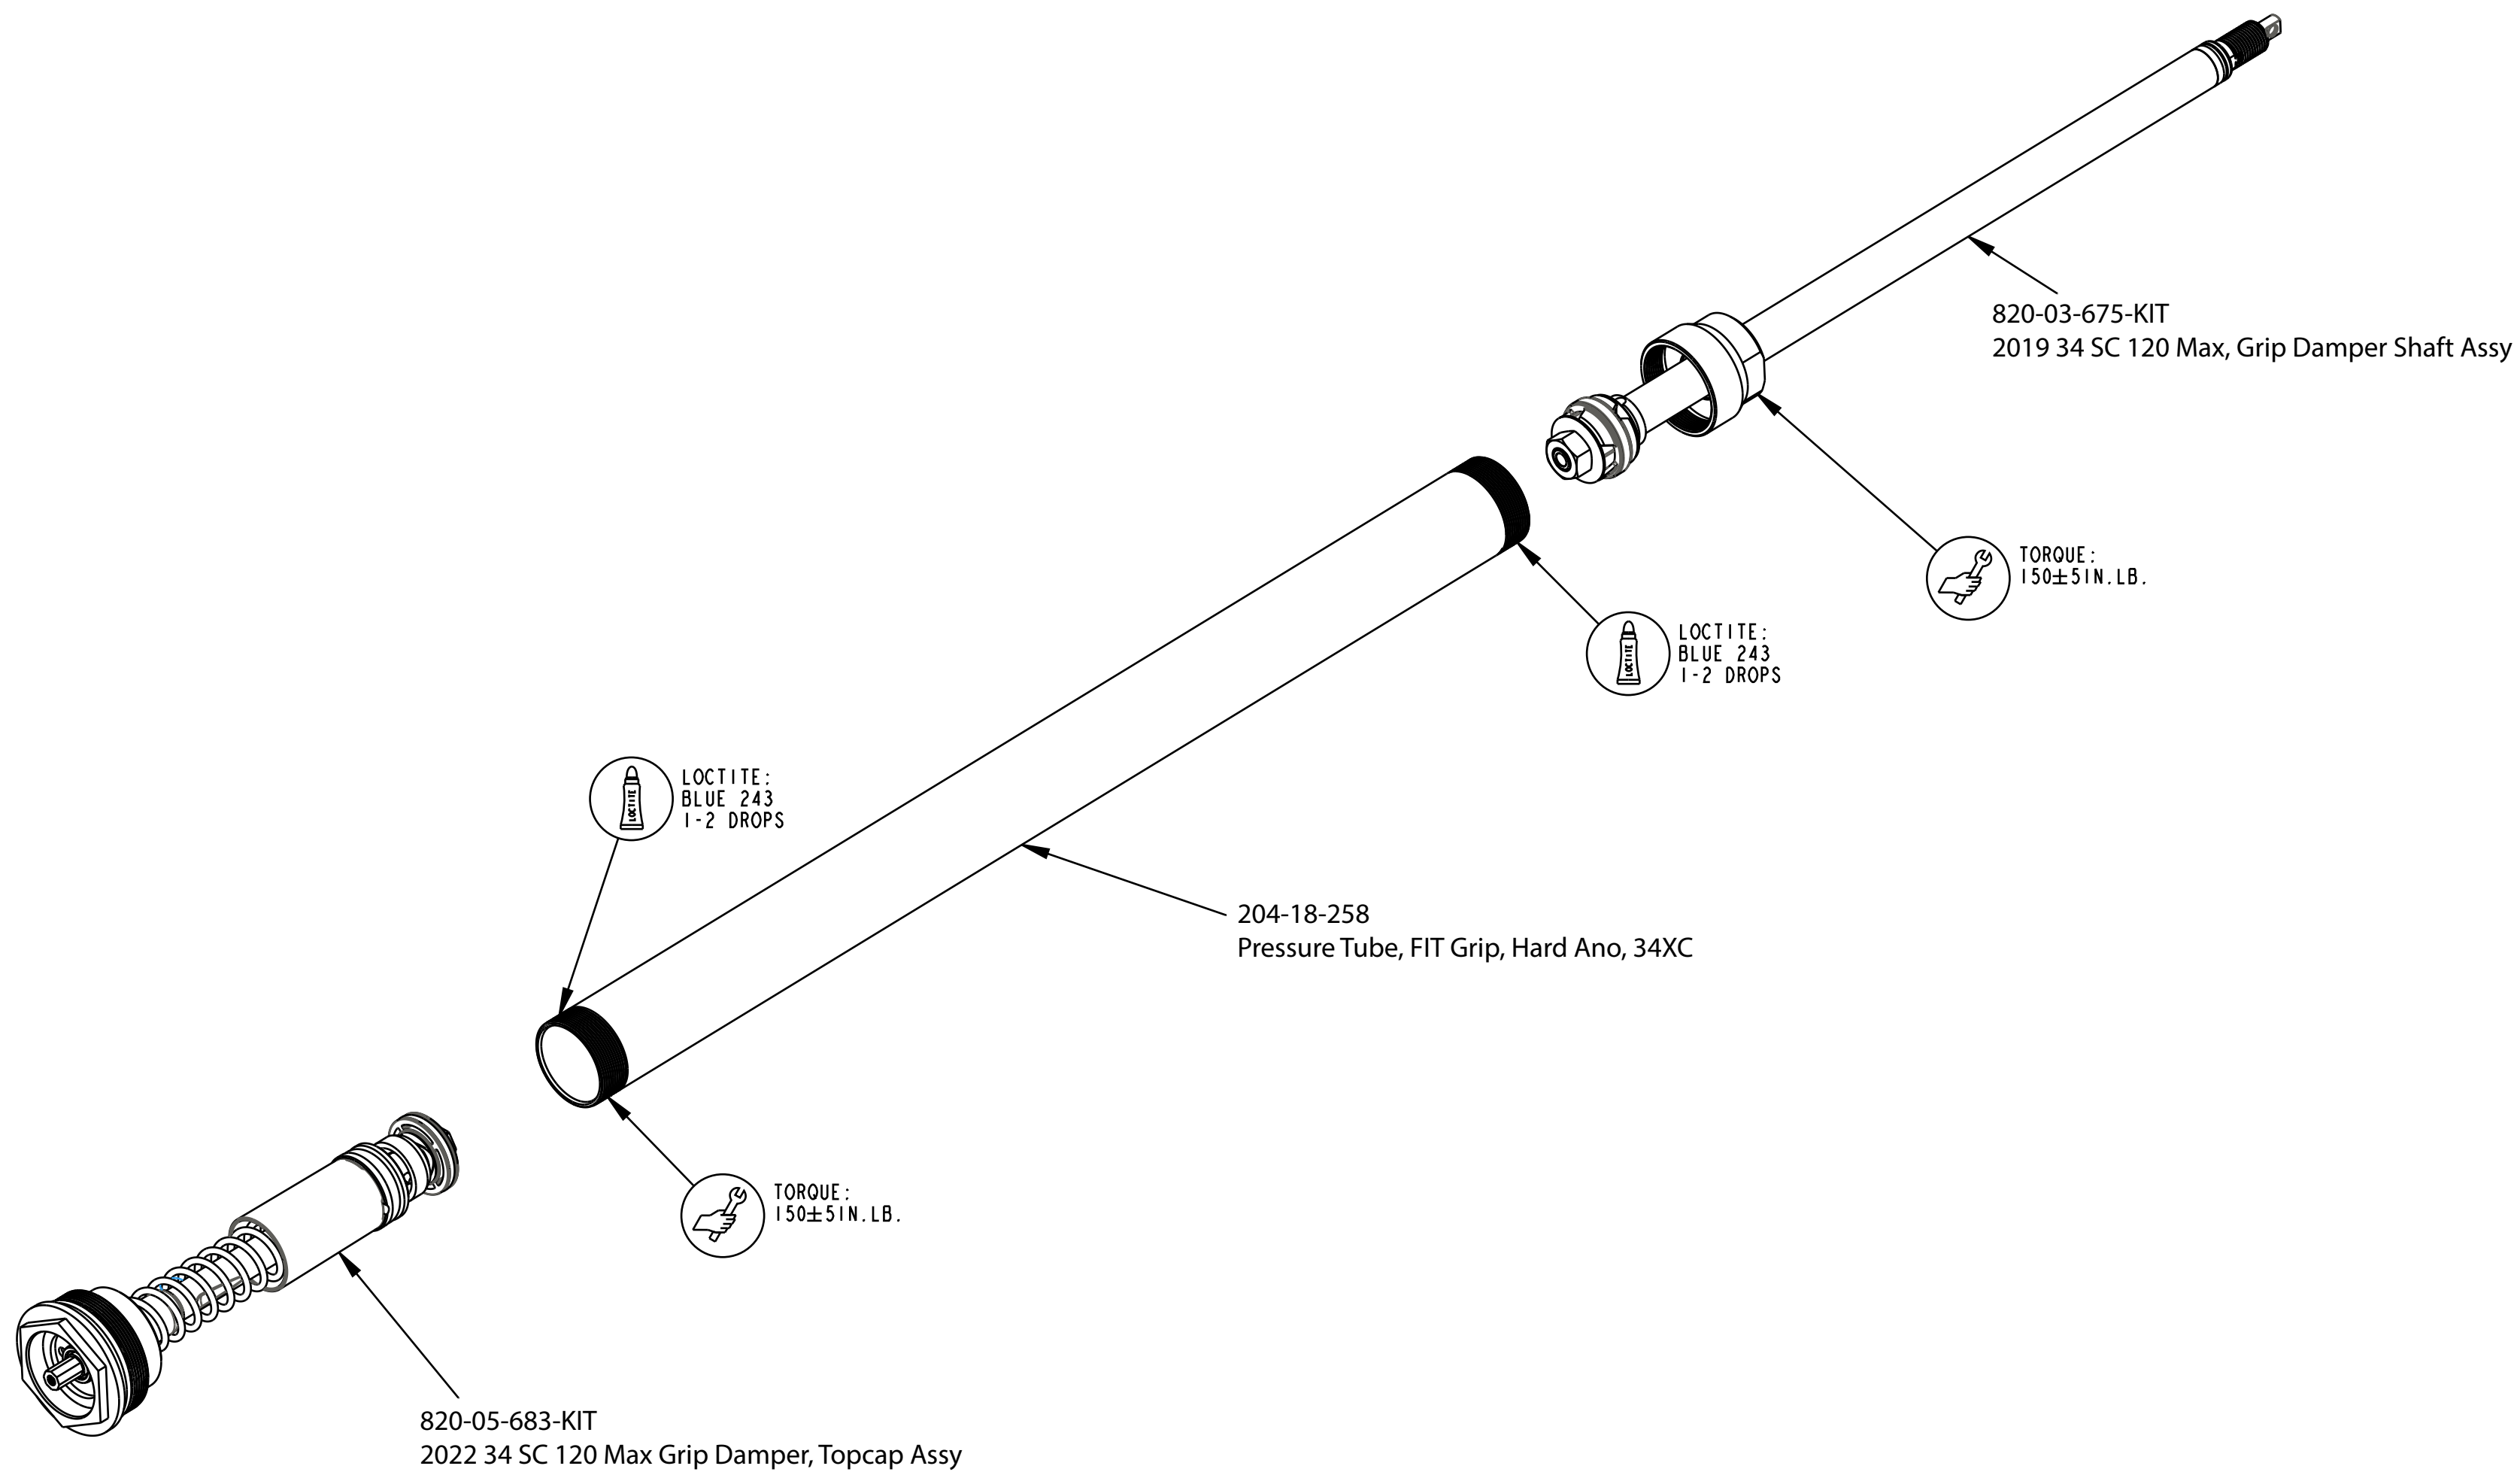

4

3

2

1

		FOX Factory, Inc.	Ph 831-768-1100 Fax 831-768-9312
TITLE		130 Hangar Way, Watsonville, CA 95076 USA	
2022 34 SC 120 Max, Grip Cart Assy			
SIZE	DWG. NO.		
C			
PLOT SCALE 0.75:1		SHEET 1 OF 1	

PROPRIETARY
THIS DOCUMENT CONTAINS CONFIDENTIAL, PROPRIETARY INFORMATION
THAT IS FOX PROPERTY. DO NOT DISCLOSE TO OR DUPLICATE
FOR OTHERS EXCEPT AS AUTHORIZED BY FOX.

4

3

2

1