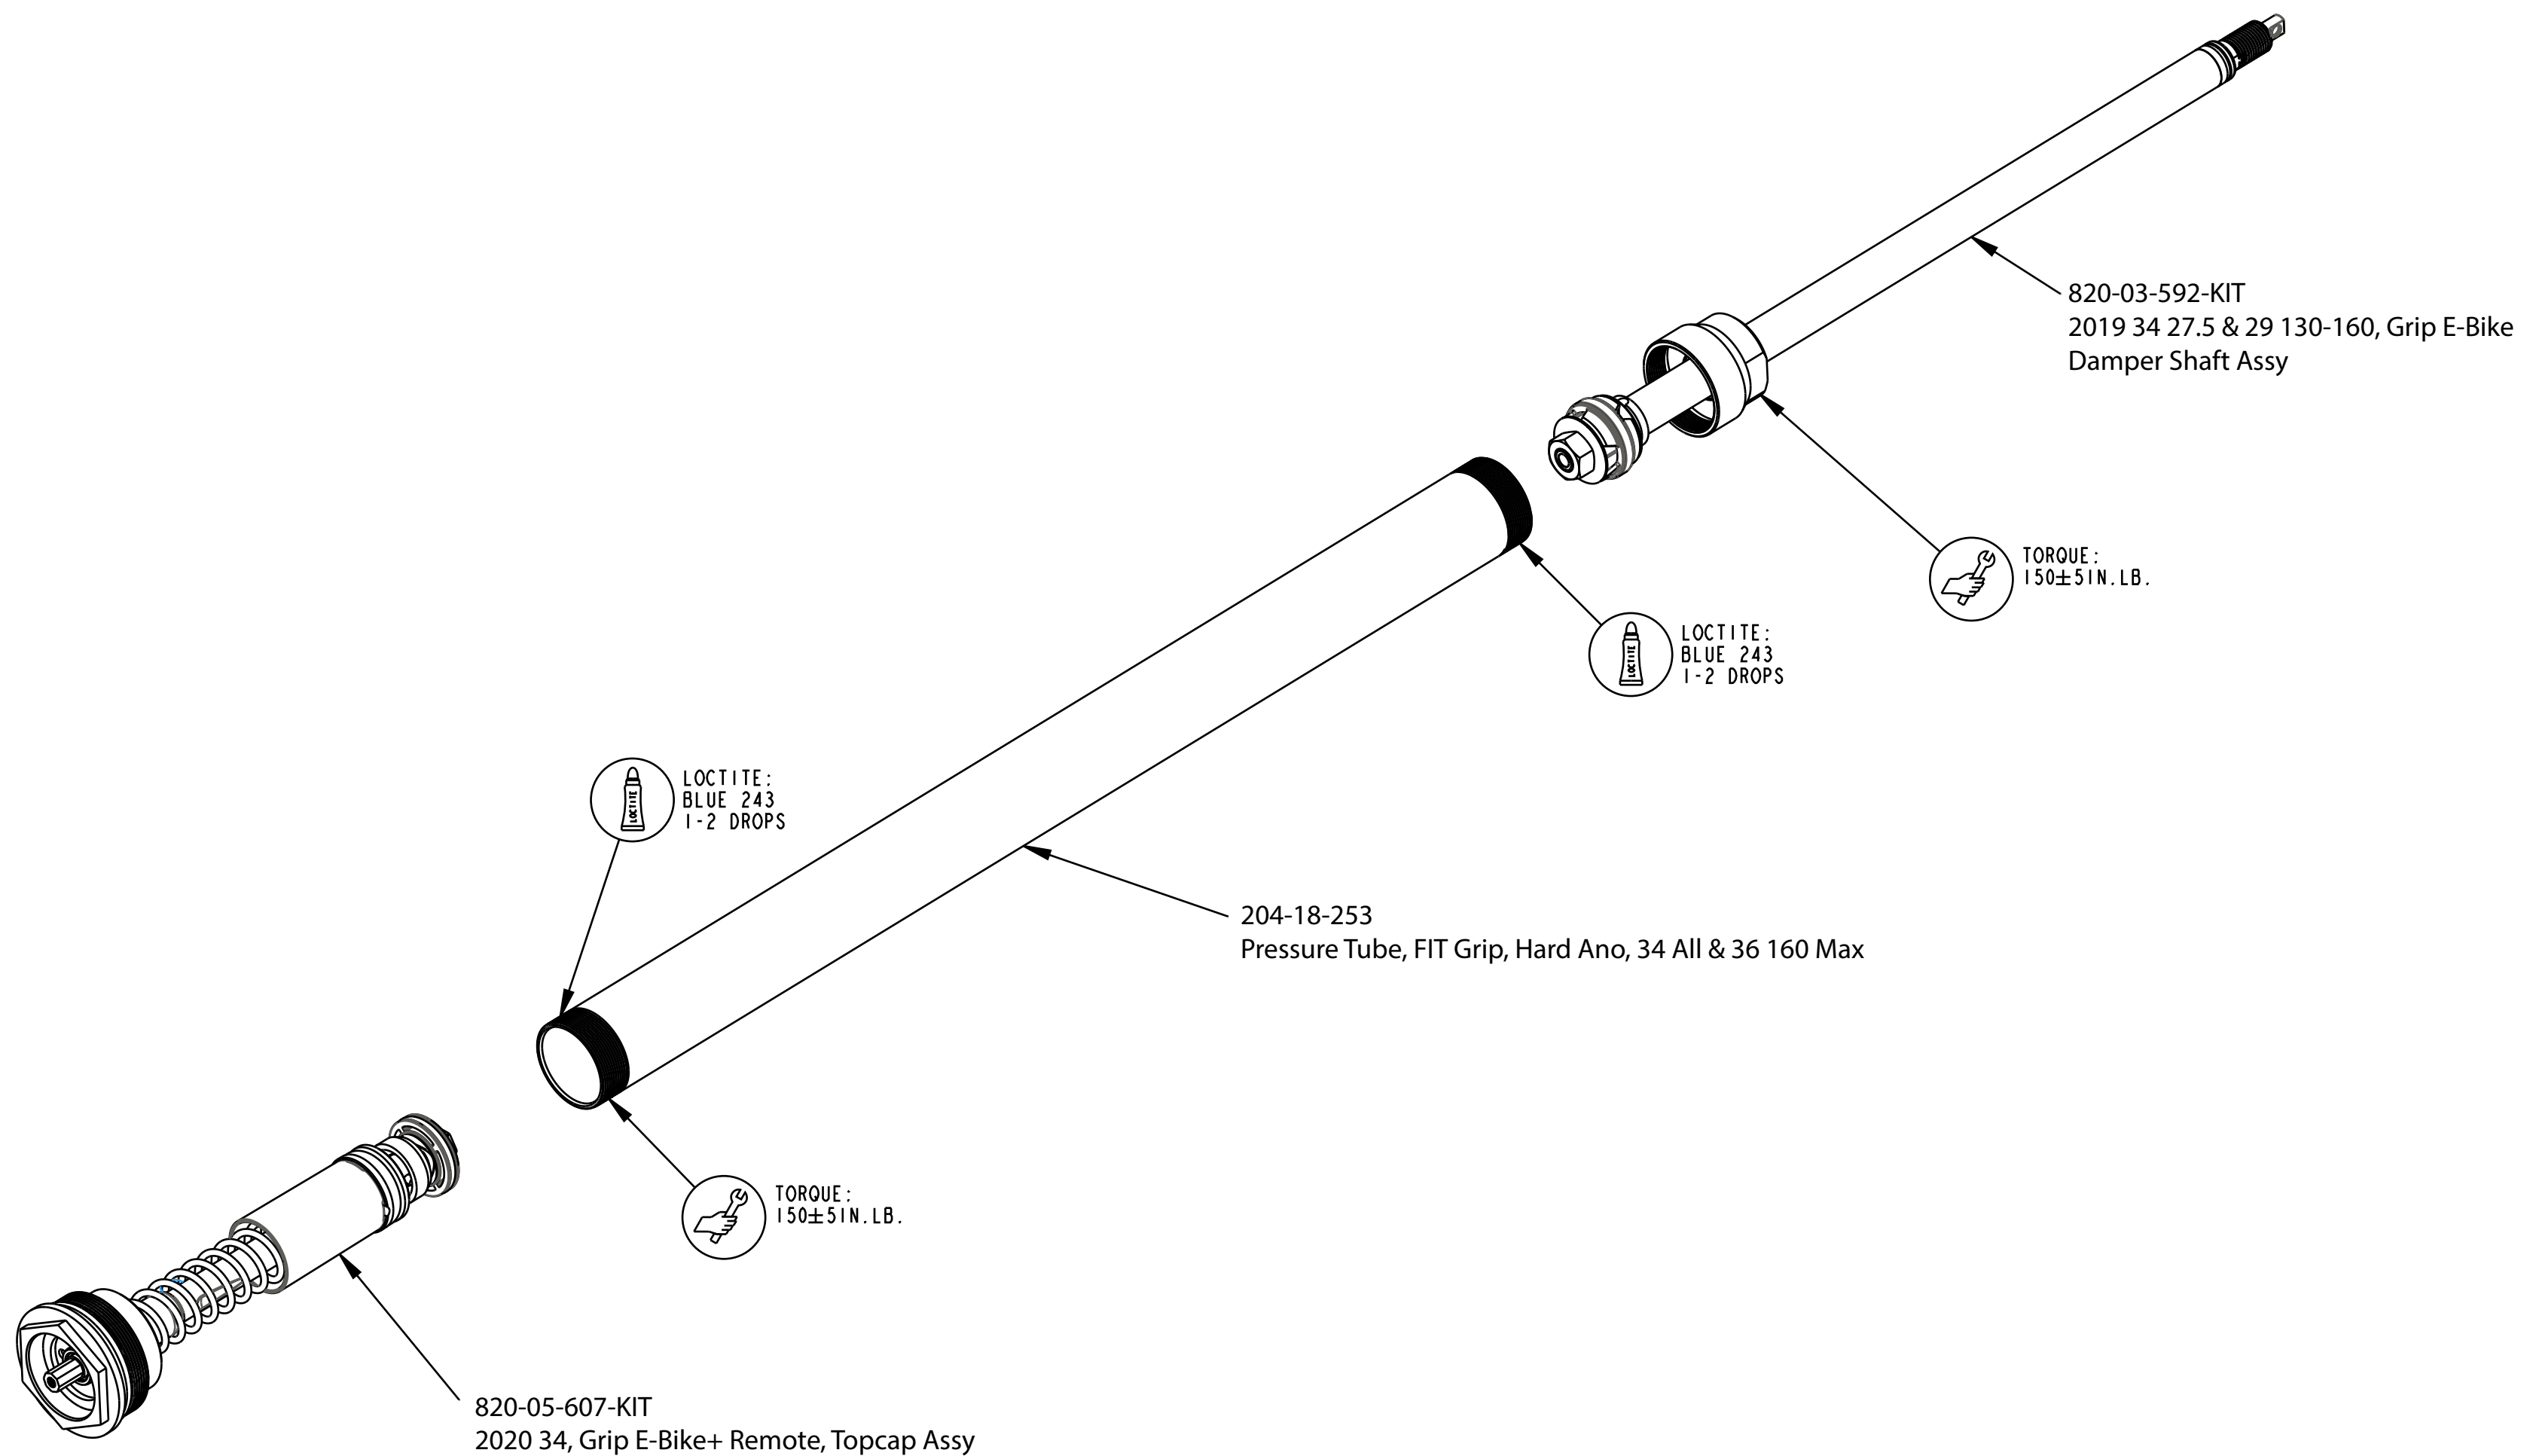

B

B

A

A

- PROPRIETARY -
 THIS DOCUMENT CONTAINS CONFIDENTIAL, PROPRIETARY INFORMATION
 THAT IS FOX PROPERTY. DO NOT DISCLOSE TO OR DUPLICATE
 FOR OTHERS EXCEPT AS AUTHORIZED BY FOX.

		FOX Factory, Inc.	Ph 831-768-1100
		130 Hangar Way, Watsonville, CA 95076 USA	Fax 831-768-9312
TITLE			
2020 34 27.5 & 29 160 MAX, Grip E-Bike+ Remote Cart Assy			
SIZE DWG. NO.			
C			
PLOT SCALE 0.75:1		SHEET 1 OF 1	