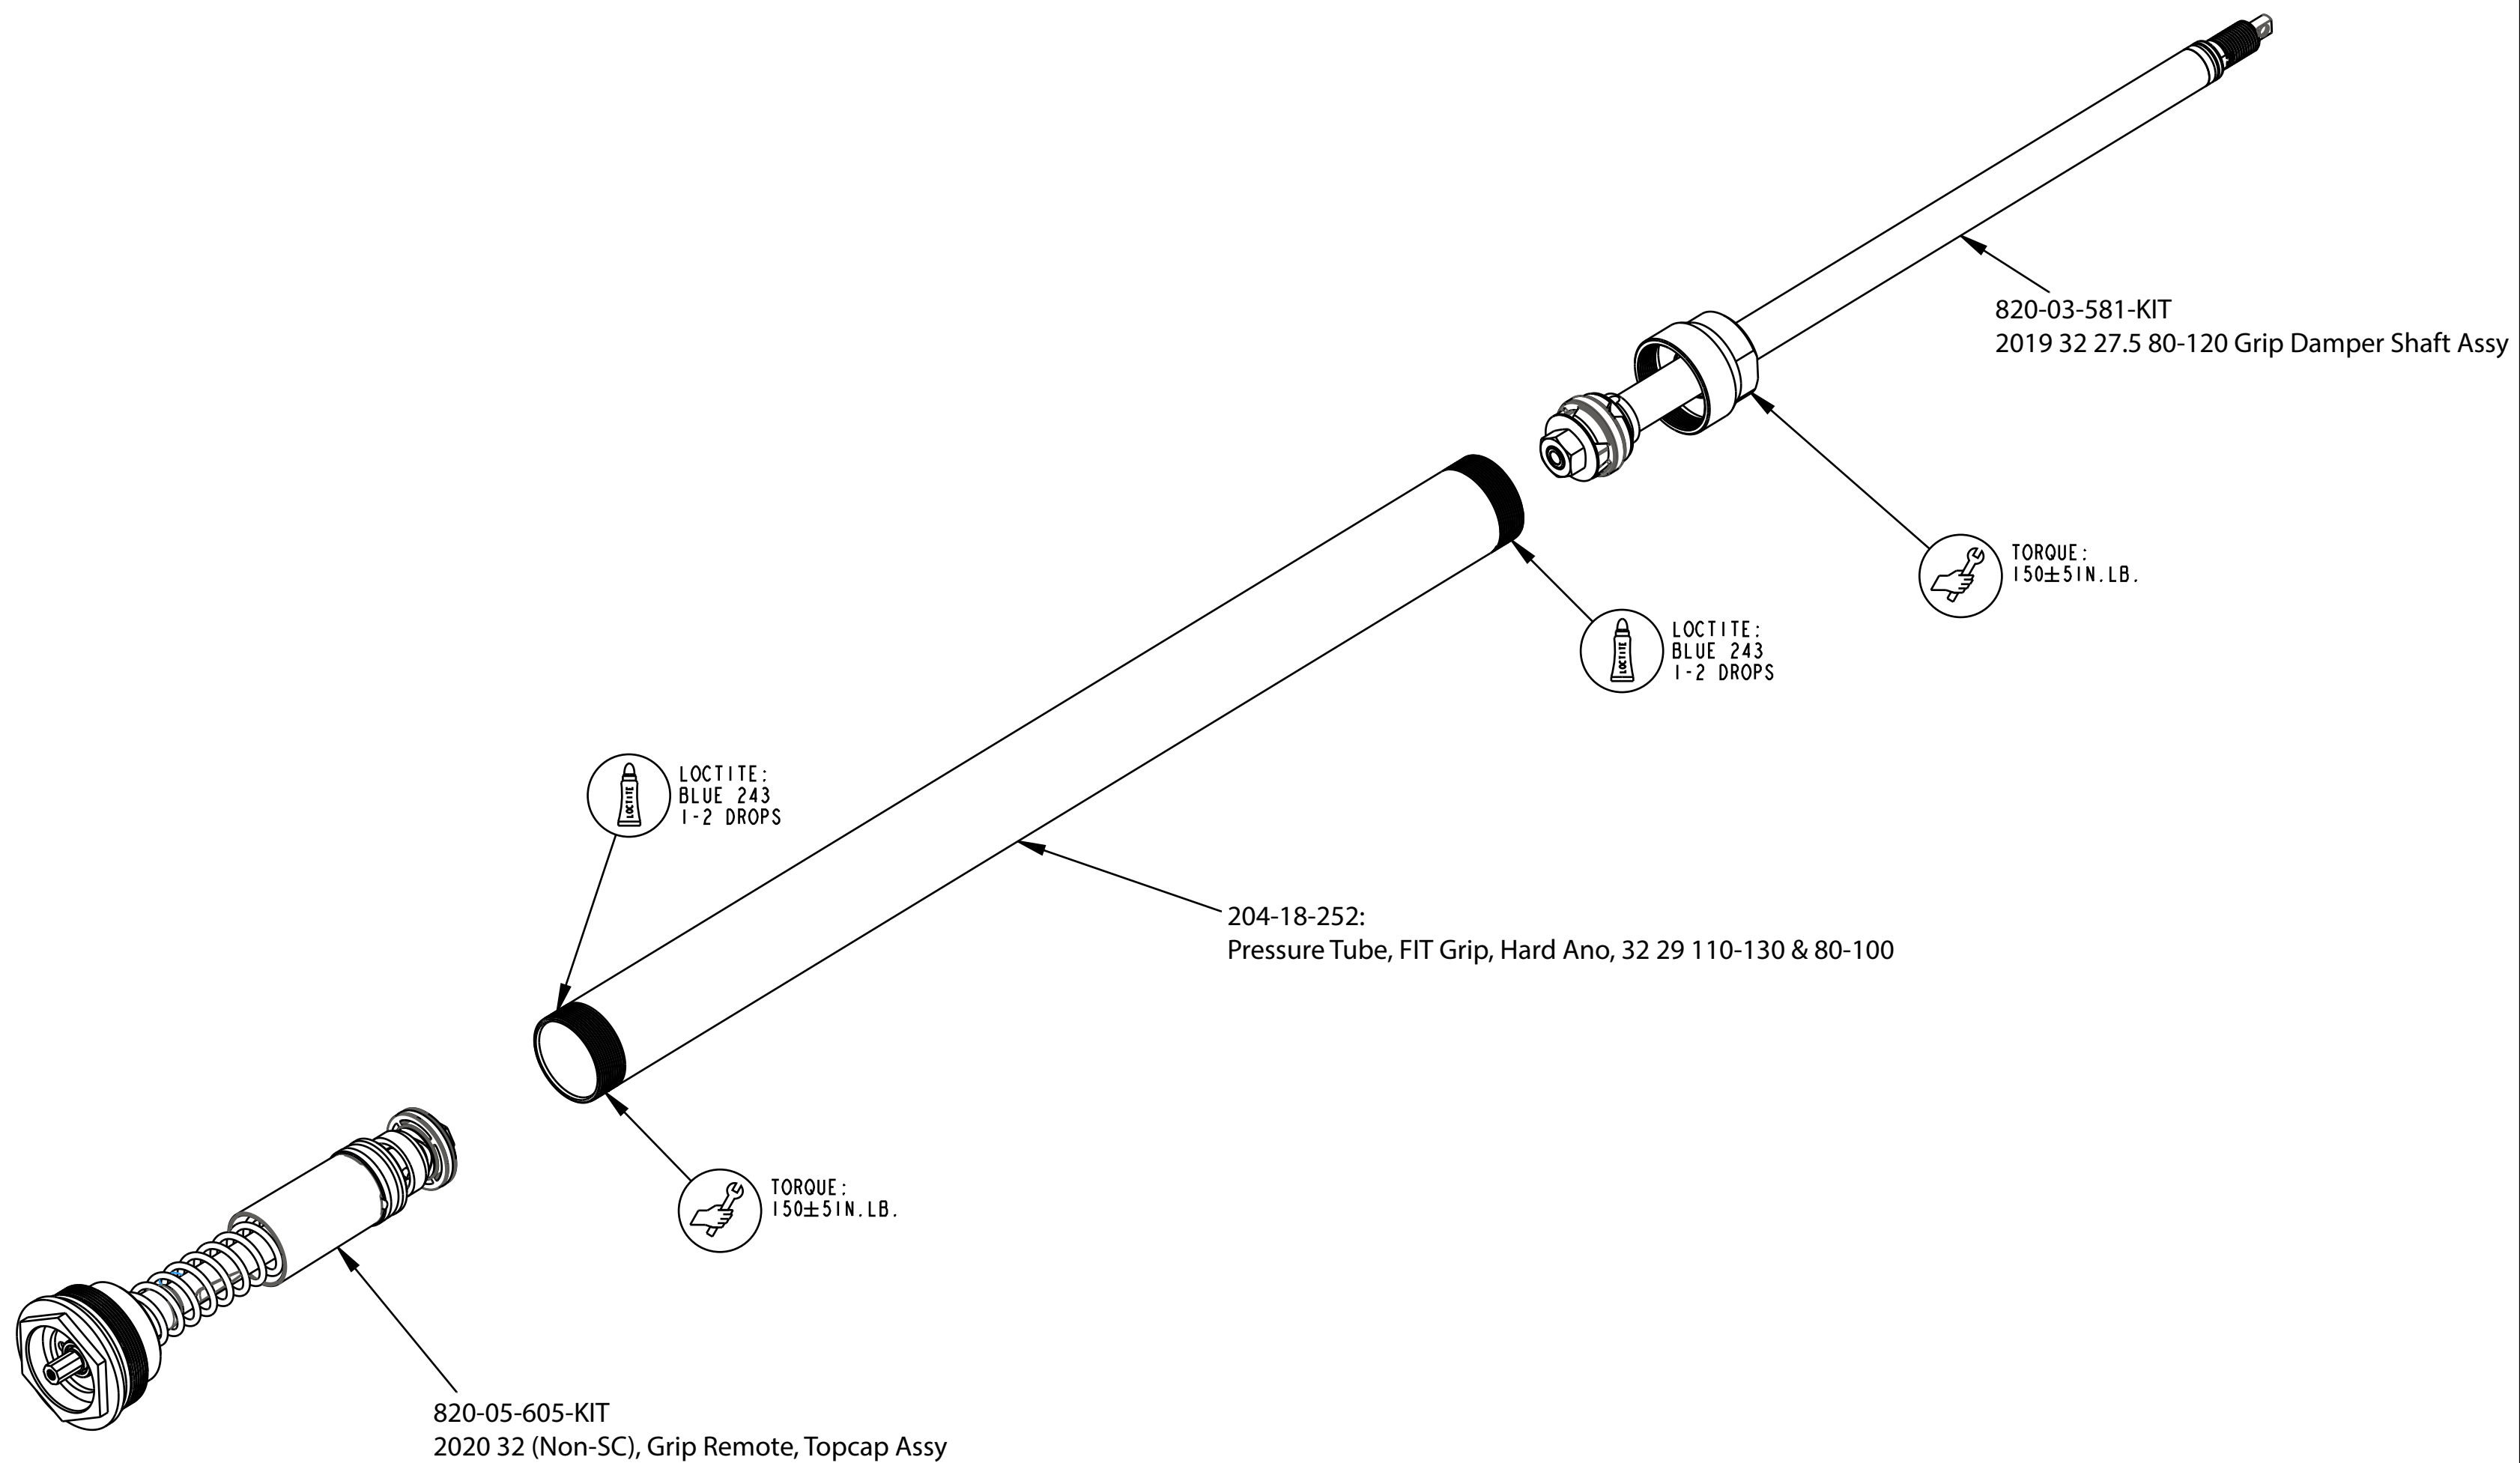

4

3

2

1

FOX **FOX Factory, Inc.** Ph 831-768-1100
 130 Hangar Way, Watsonville, CA 95076 USA Fax 831-768-9312

TITLE **2020 RHYTHM GRIP REMOTE
 CARTRIDGE ASSEMBLY**

SIZE DWG. NO. **C**
 PLOT SCALE 0.75:1 SHEET 1 OF 1