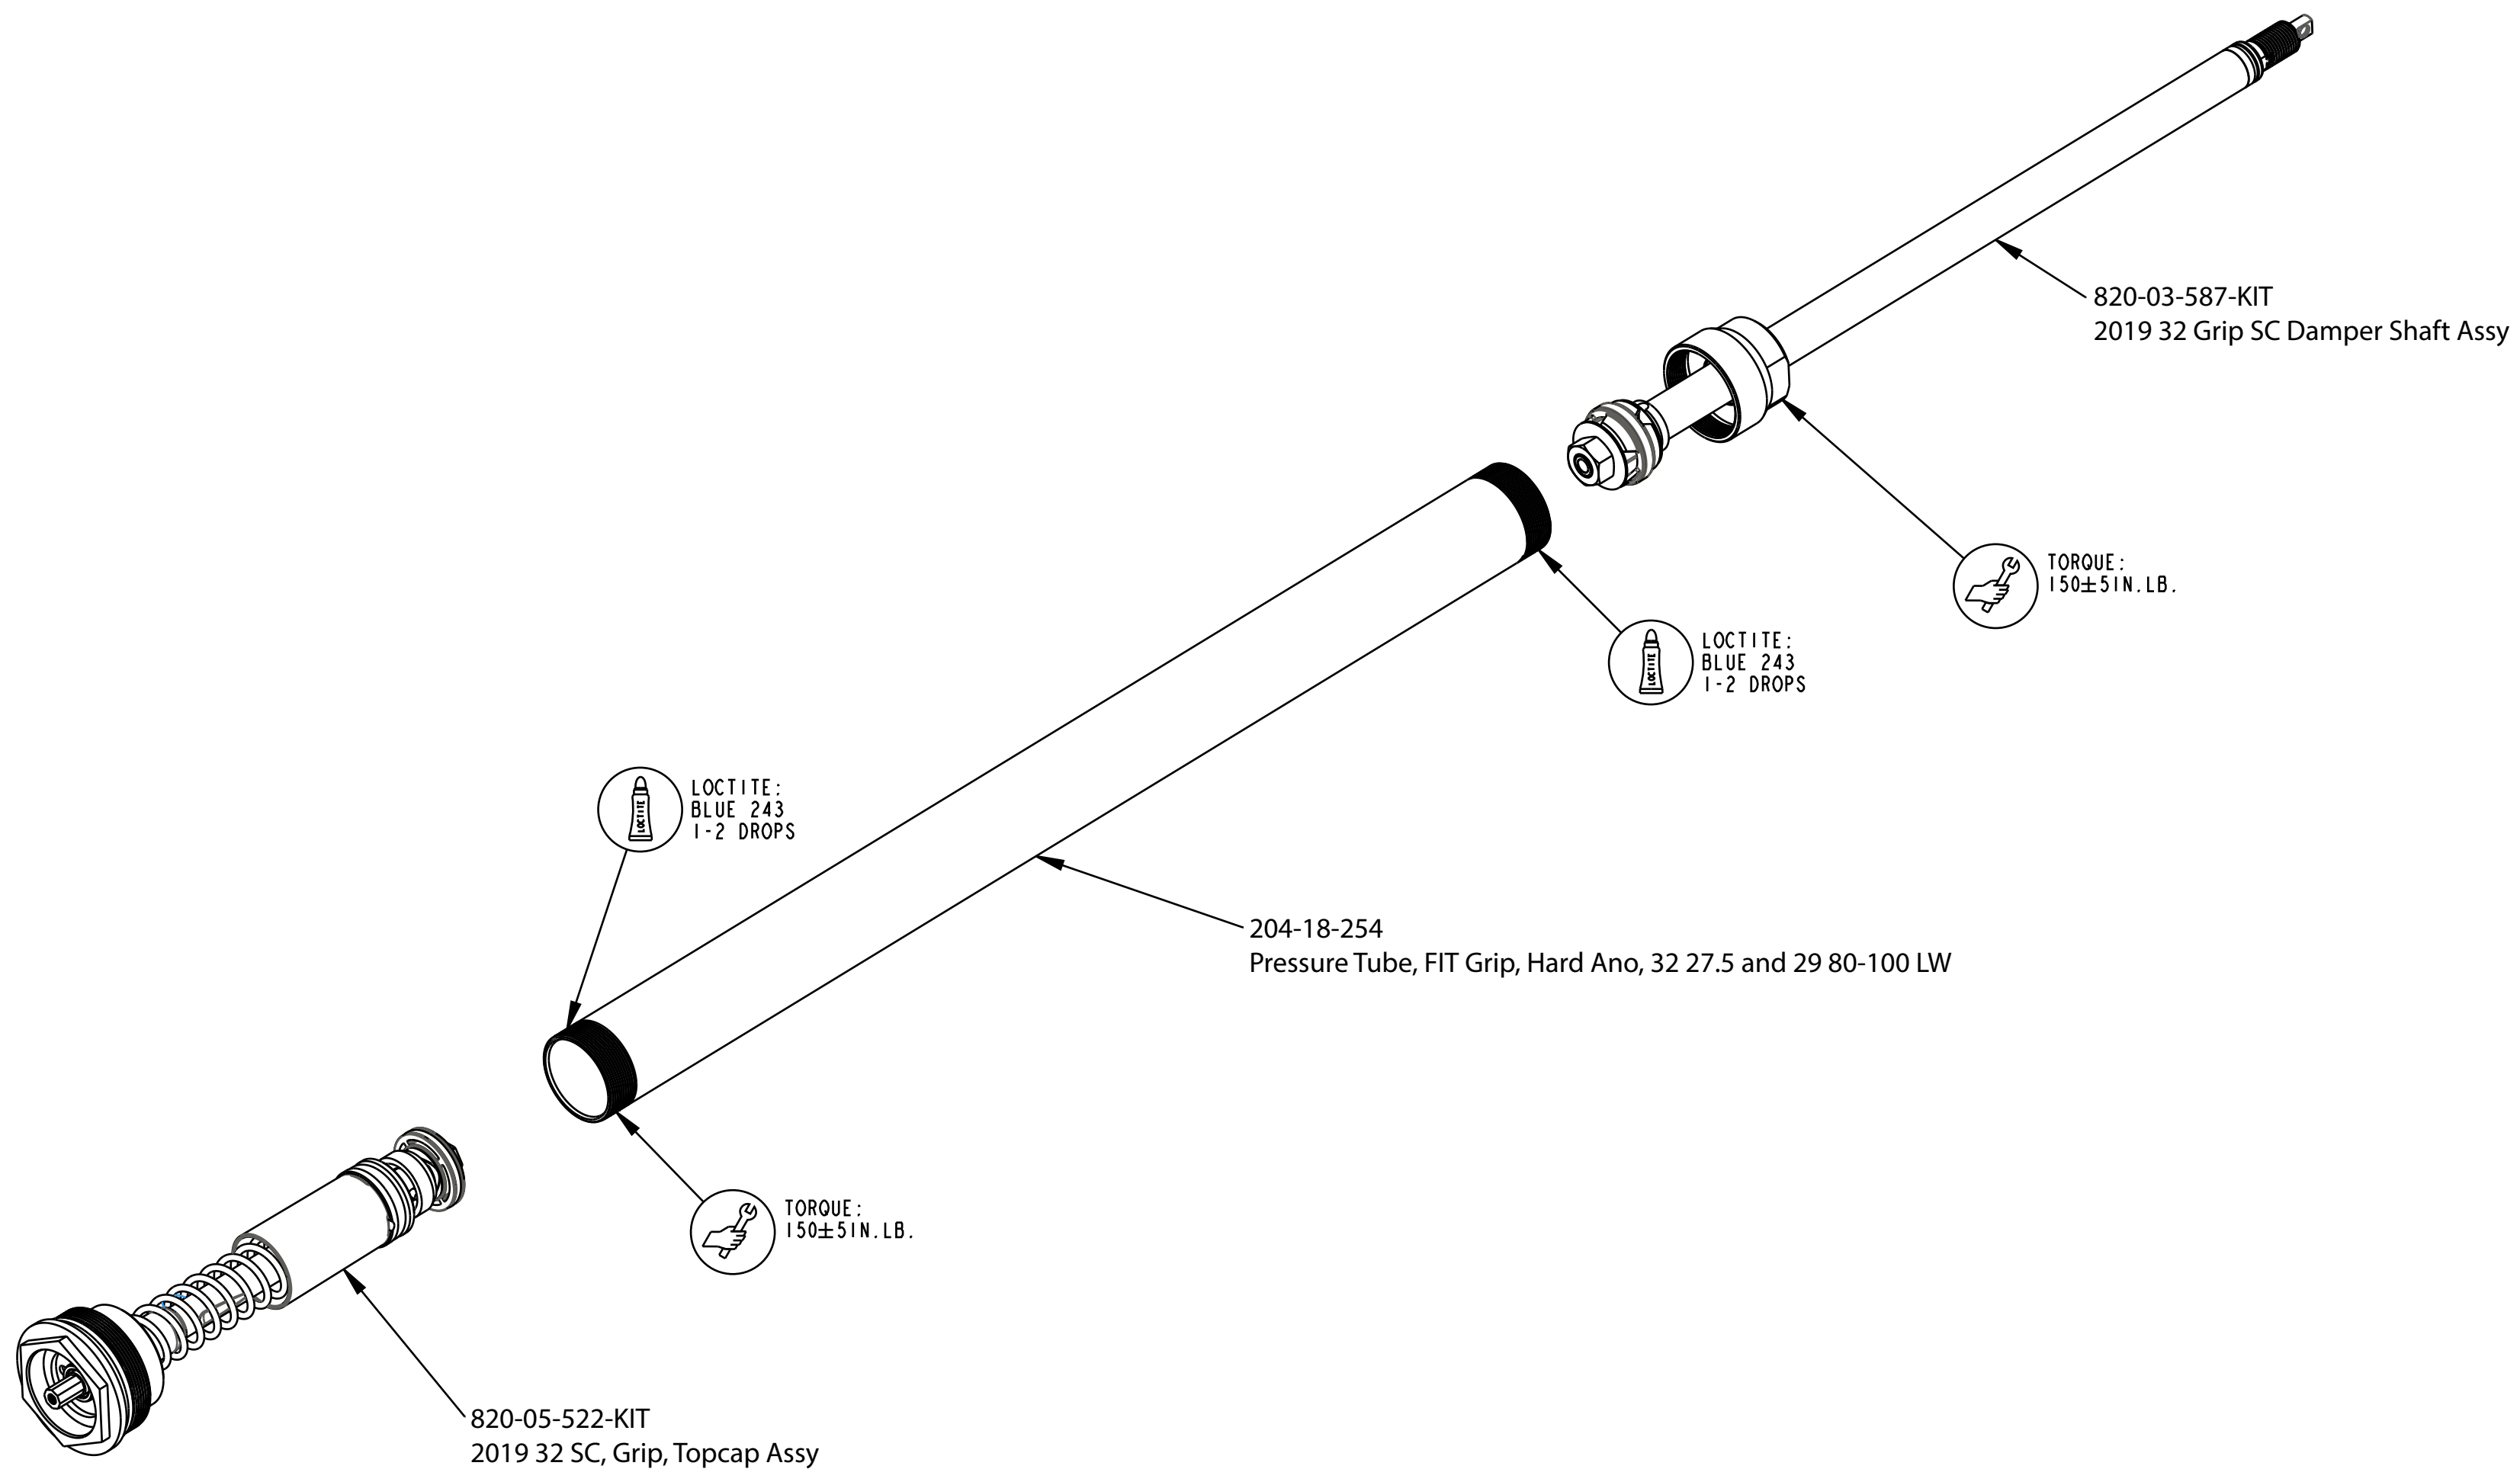

B

B

A

A

- PROPRIETARY -
THIS DOCUMENT CONTAINS CONFIDENTIAL, PROPRIETARY INFORMATION
THAT IS FOX PROPERTY. DO NOT DISCLOSE TO OR DUPLICATE
FOR OTHERS EXCEPT AS AUTHORIZED BY FOX.

		FOX Factory, Inc.	Ph 831-768-1100
		130 Hangar Way, Watsonville, CA 95076 USA	Fax 831-768-9312
TITLE			
2021 32 SC GRIP CARTRIDGE ASSEMBLY			
SIZE DWG. NO.			
C			
PLOT SCALE 0.75:1		SHEET 1 OF 1	