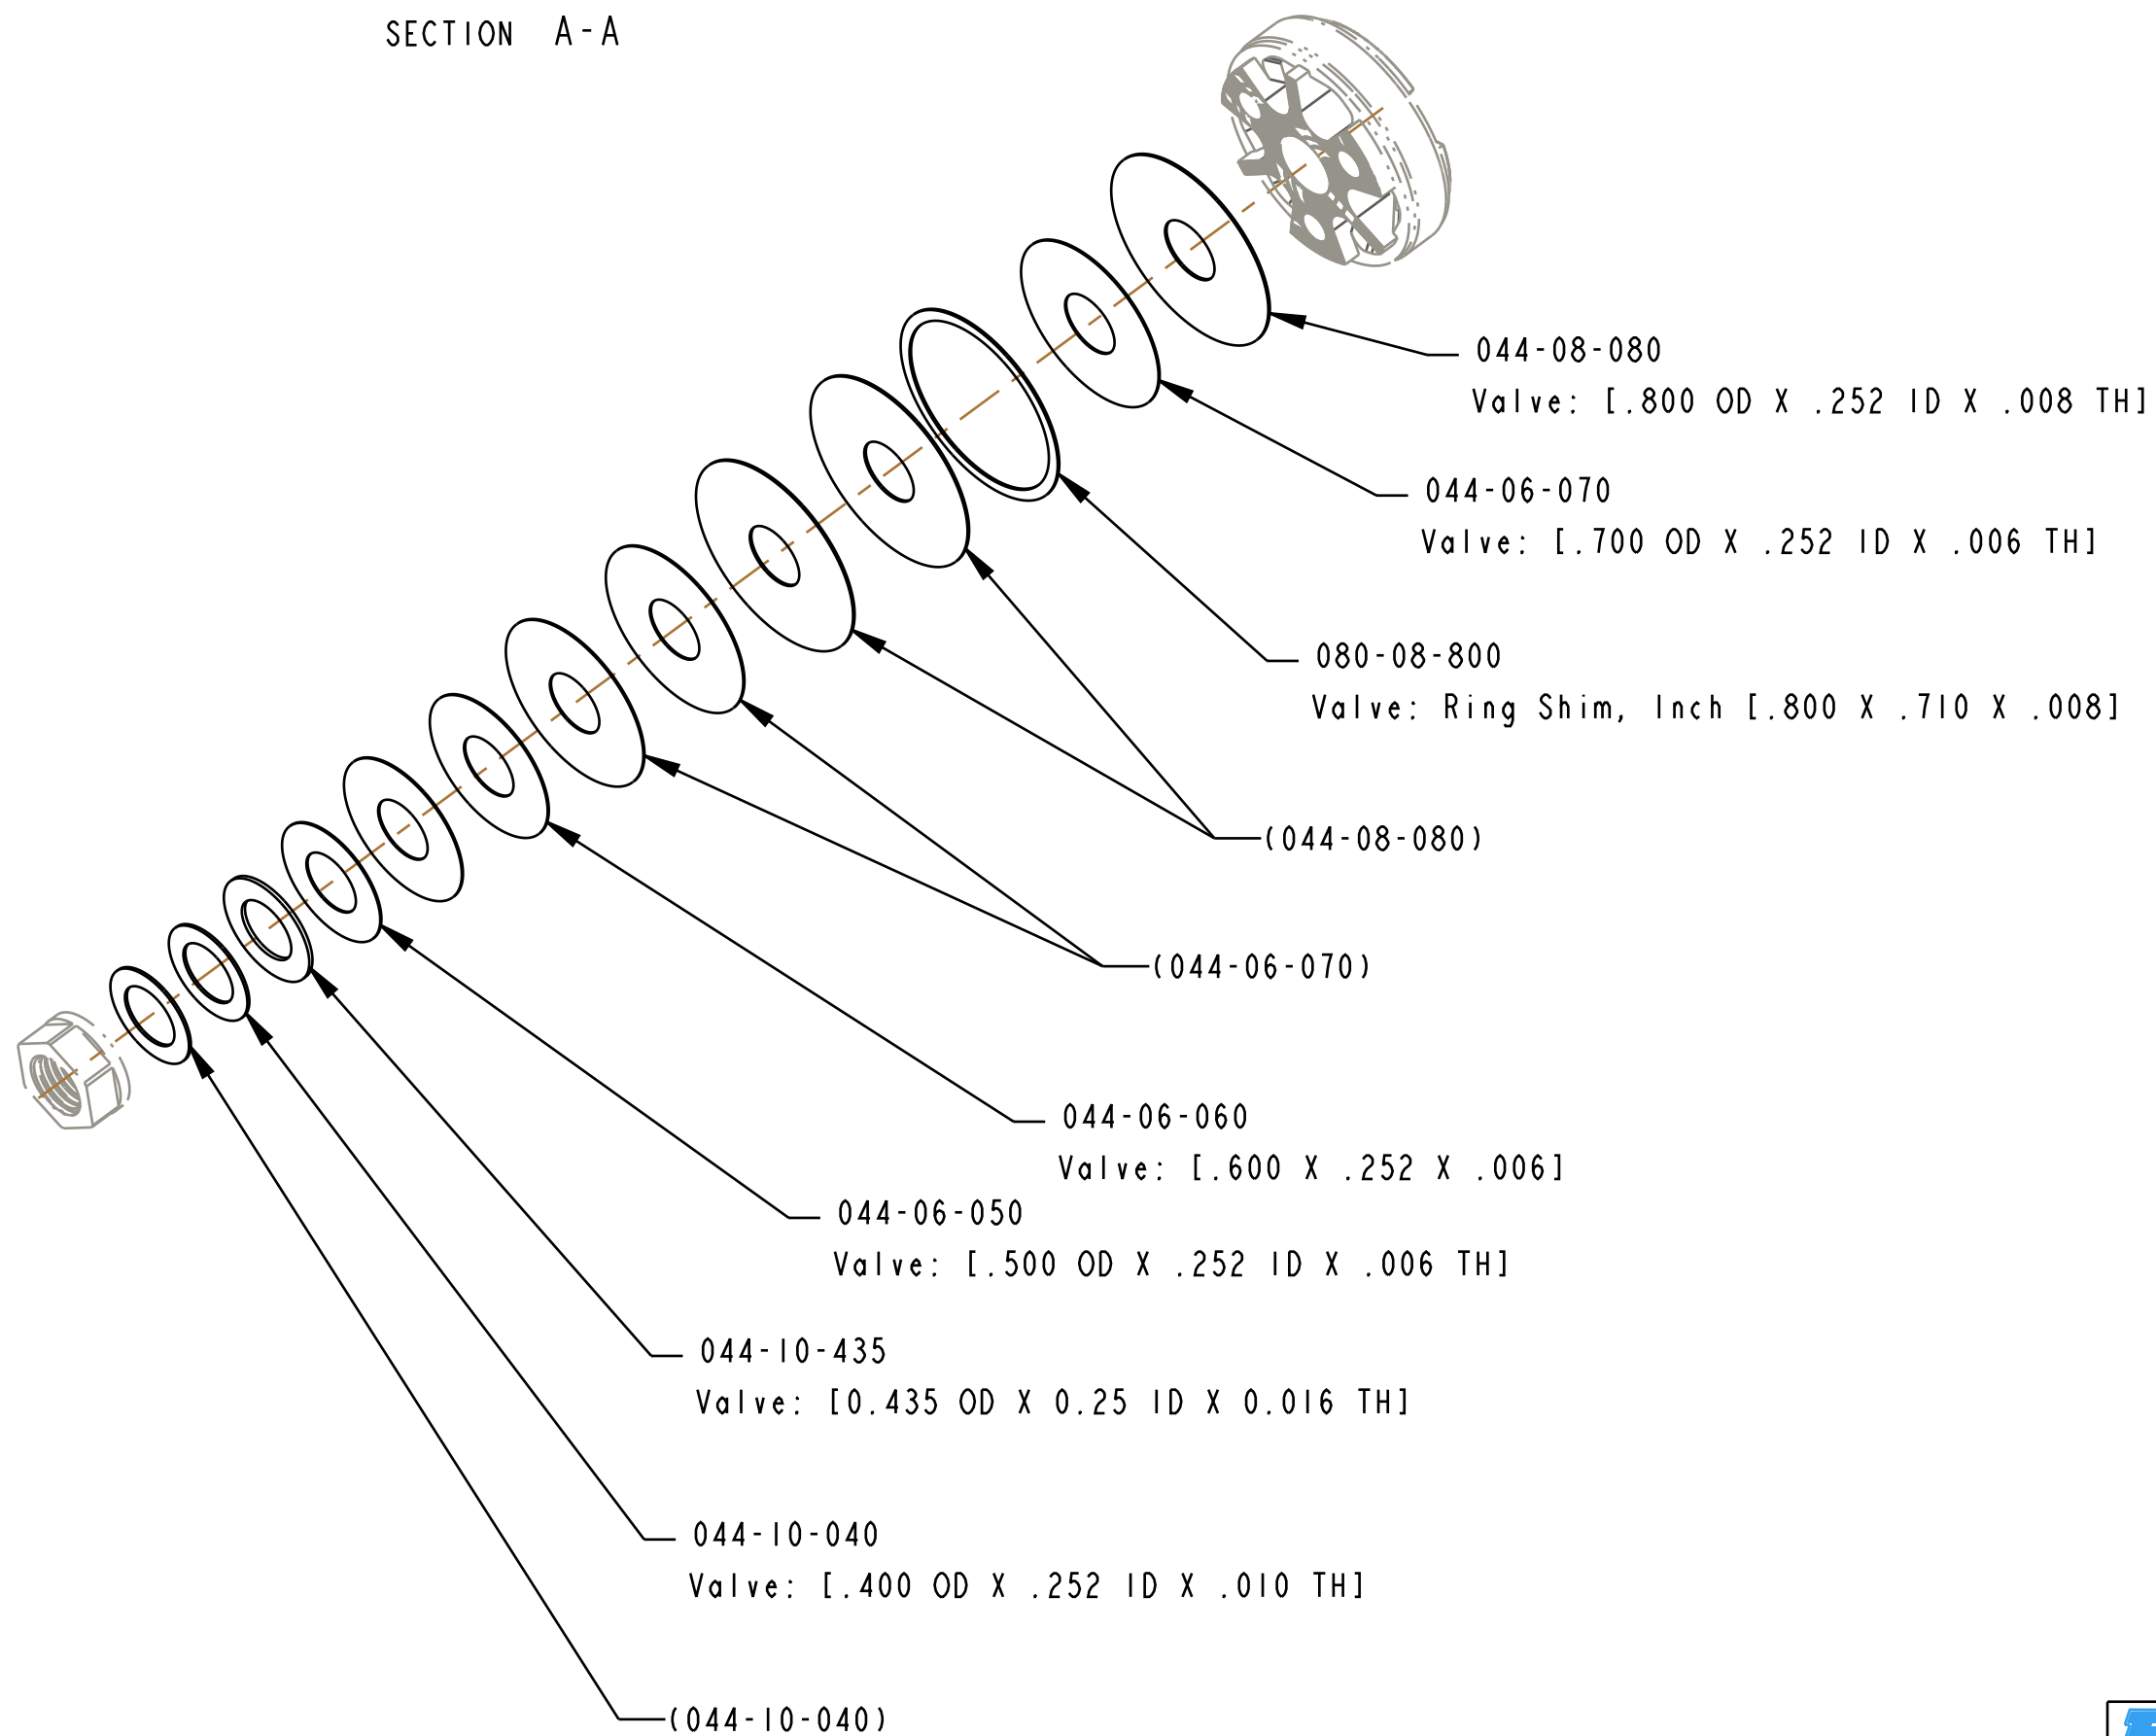

4

3

2

1

SCALE 2:1

SECTION A-A

**FOX** FOX Factory, Inc. Ph 831-768-1100  
 130 Hangar Way, Watsonville, CA 95076 USA Fax 831-768-9312

TITLE  
 Valve Stack Assy: 2021 Float LIVE  
 Valve, X2 Main Piston, Rebound Medium, RM

SIZE DWG. NO. **C** 805-05-521-KIT

PLOT SCALE 1.5:1 SHEET 1 OF 1

- PROPRIETARY -  
 THIS DOCUMENT CONTAINS CONFIDENTIAL, PROPRIETARY INFORMATION  
 THAT IS FOX PROPERTY. DO NOT DISCLOSE TO OR DUPLICATE  
 FOR OTHERS EXCEPT AS AUTHORIZED BY FOX.