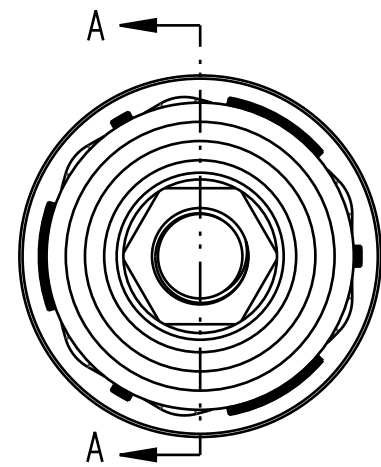

4

3

2

1

SCALE 2:1

SECTION A-A

**FOX** FOX Factory, Inc. Ph 831-768-1100  
 130 Hangar Way, Watsonville, CA 95076 USA Fax 831-768-9312

TITLE  
 Valve Stack Assy: 2021 Float LIVE  
 Valve, X2 Main Piston, Rebound Medium, RM

SIZE DWG. NO. **C** 805-05-521-KIT

PLOT SCALE 1.5:1 SHEET 1 OF 1

- PROPRIETARY -  
 THIS DOCUMENT CONTAINS CONFIDENTIAL, PROPRIETARY INFORMATION  
 THAT IS FOX PROPERTY. DO NOT DISCLOSE TO OR DUPLICATE  
 FOR OTHERS EXCEPT AS AUTHORIZED BY FOX.