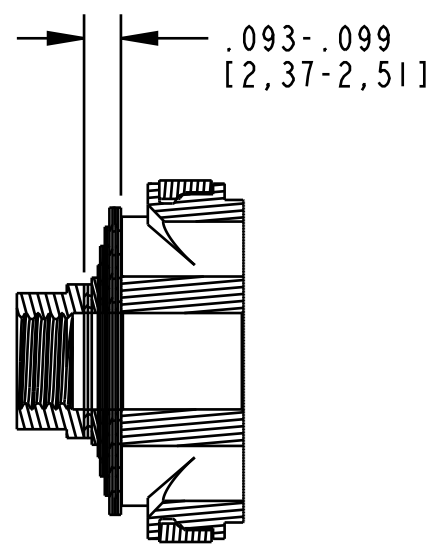

4

3

2

1

SCALE 2:1

SECTION A-A

**FOX** FOX Factory, Inc. Ph 831-768-1100  
 130 Hangar Way, Watsonville, CA 95076 USA Fax 831-768-9312

TITLE  
 Valve Stack Assy: 2021 Float LIVE  
 Valve, X2 Main Piston, Rebound Medium, RM

SIZE DWG. NO. **C** 805-05-521-KIT

PLOT SCALE 1.5:1 SHEET 1 OF 1

- PROPRIETARY -  
 THIS DOCUMENT CONTAINS CONFIDENTIAL, PROPRIETARY INFORMATION  
 THAT IS FOX PROPERTY. DO NOT DISCLOSE TO OR DUPLICATE  
 FOR OTHERS EXCEPT AS AUTHORIZED BY FOX.