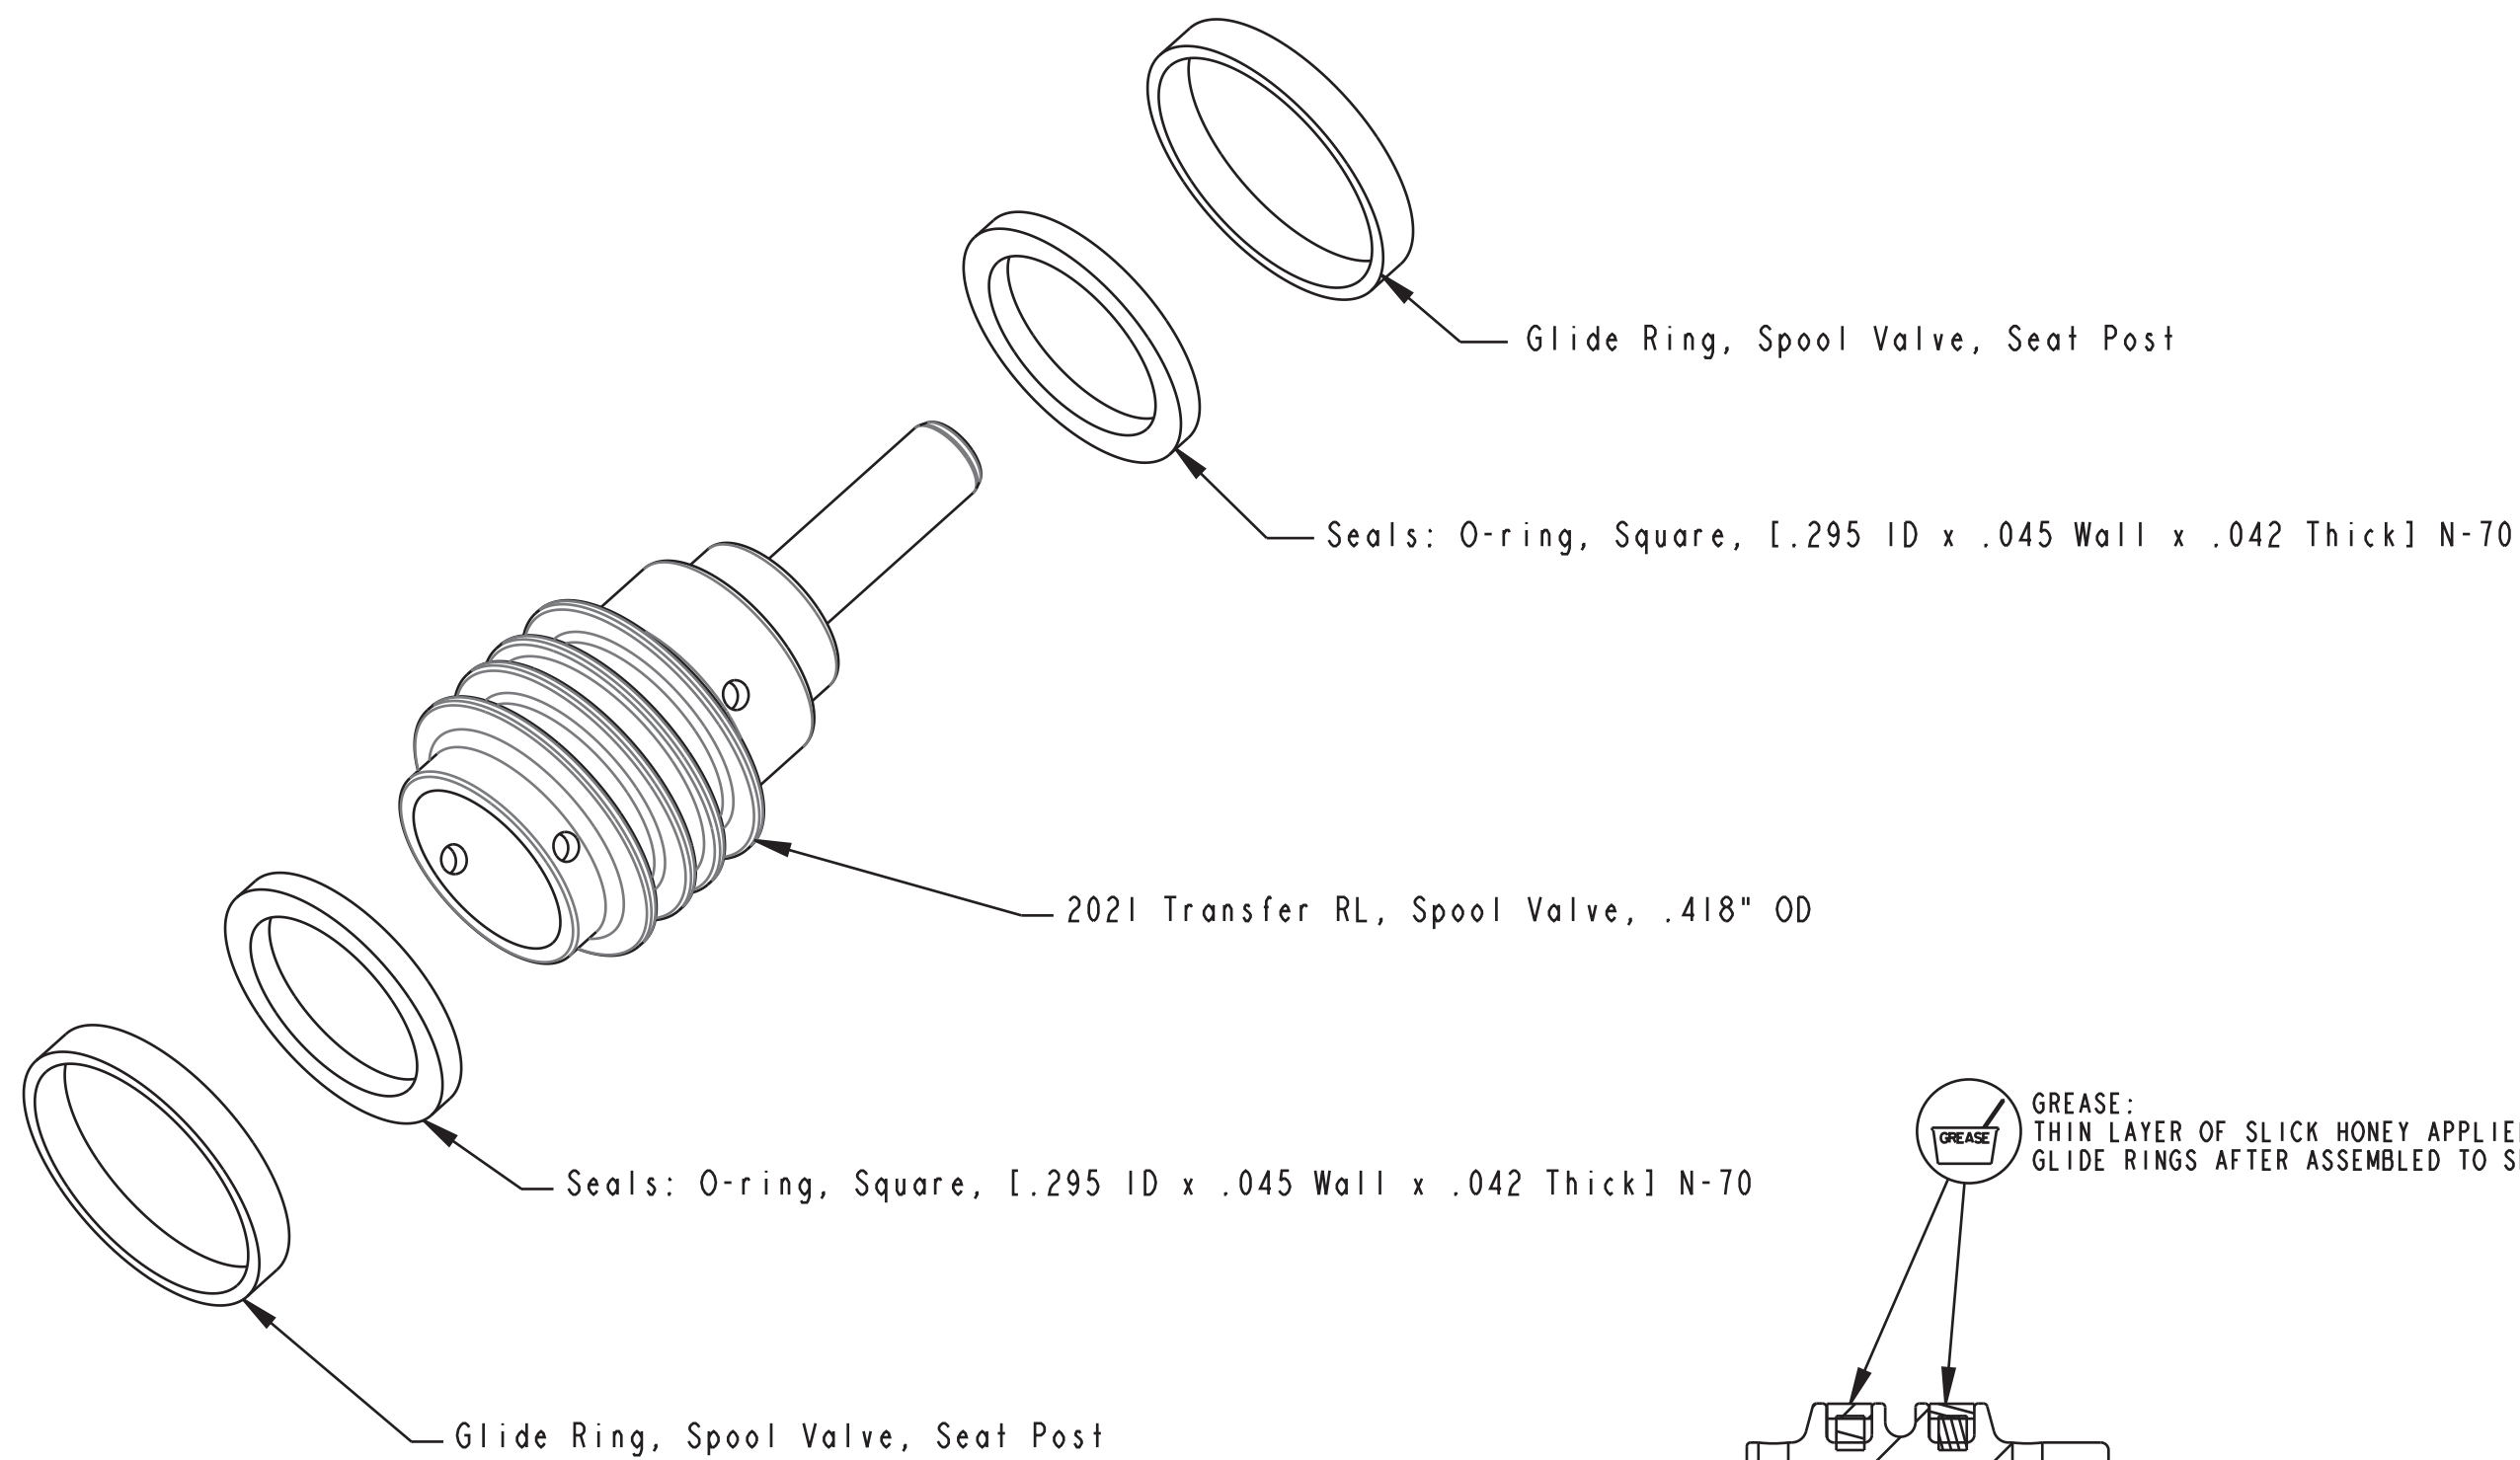

B

B

A

A

- PROPRIETARY -
 THIS DOCUMENT CONTAINS CONFIDENTIAL, PROPRIETARY INFORMATION
 THAT IS FOX PROPERTY. DO NOT DISCLOSE TO OR DUPLICATE
 FOR OTHERS EXCEPT AS AUTHORIZED BY FOX.

FOX		FOX Factory, Inc.		Ph 831-768-1100
TITLE		130 Hangar Way, Watsonville, CA 95076 USA		Fax 831-768-9312
		Transfer RL Spool Valve Assy		
SIZE	DWG. NO.	825-00-084-KIT		
PLOT SCALE	4:1	SHEET 1 OF 1		