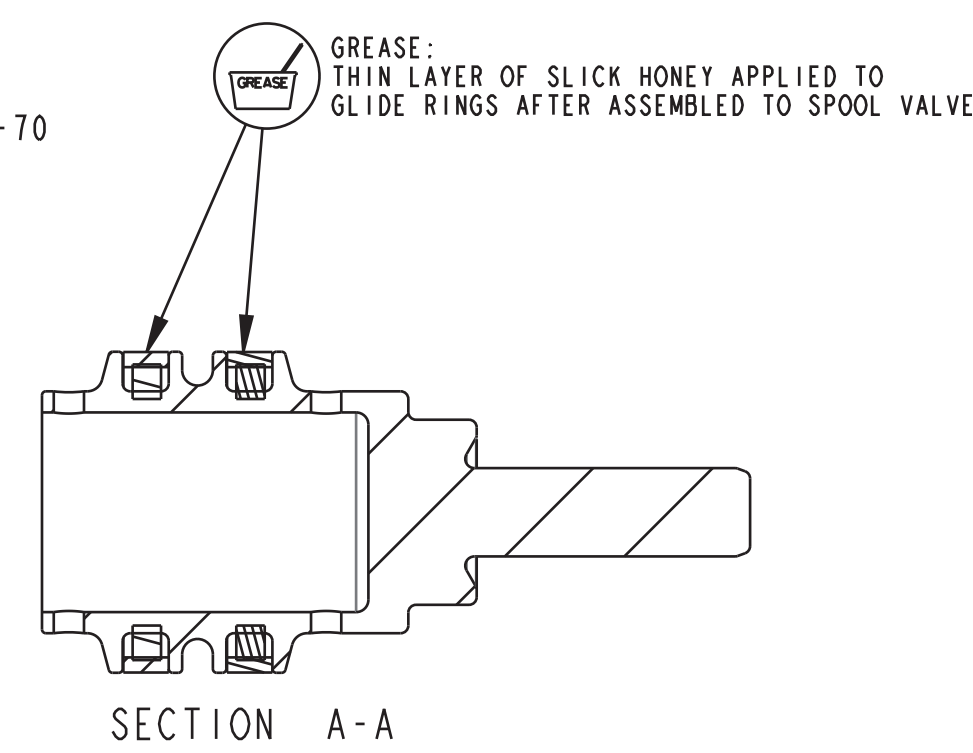

B

B

A

A

- PROPRIETARY -
 THIS DOCUMENT CONTAINS CONFIDENTIAL, PROPRIETARY INFORMATION
 THAT IS FOX PROPERTY. DO NOT DISCLOSE TO OR DUPLICATE
 FOR OTHERS EXCEPT AS AUTHORIZED BY FOX.

FOX		FOX Factory, Inc.		Ph 831-768-1100
TITLE		130 Hangar Way, Watsonville, CA 95076 USA		Fax 831-768-9312
		Transfer RL Spool Valve Assy		
SIZE	DWG. NO.	825-00-084-KIT		
PLOT SCALE	4:1	SHEET 1 OF 1		