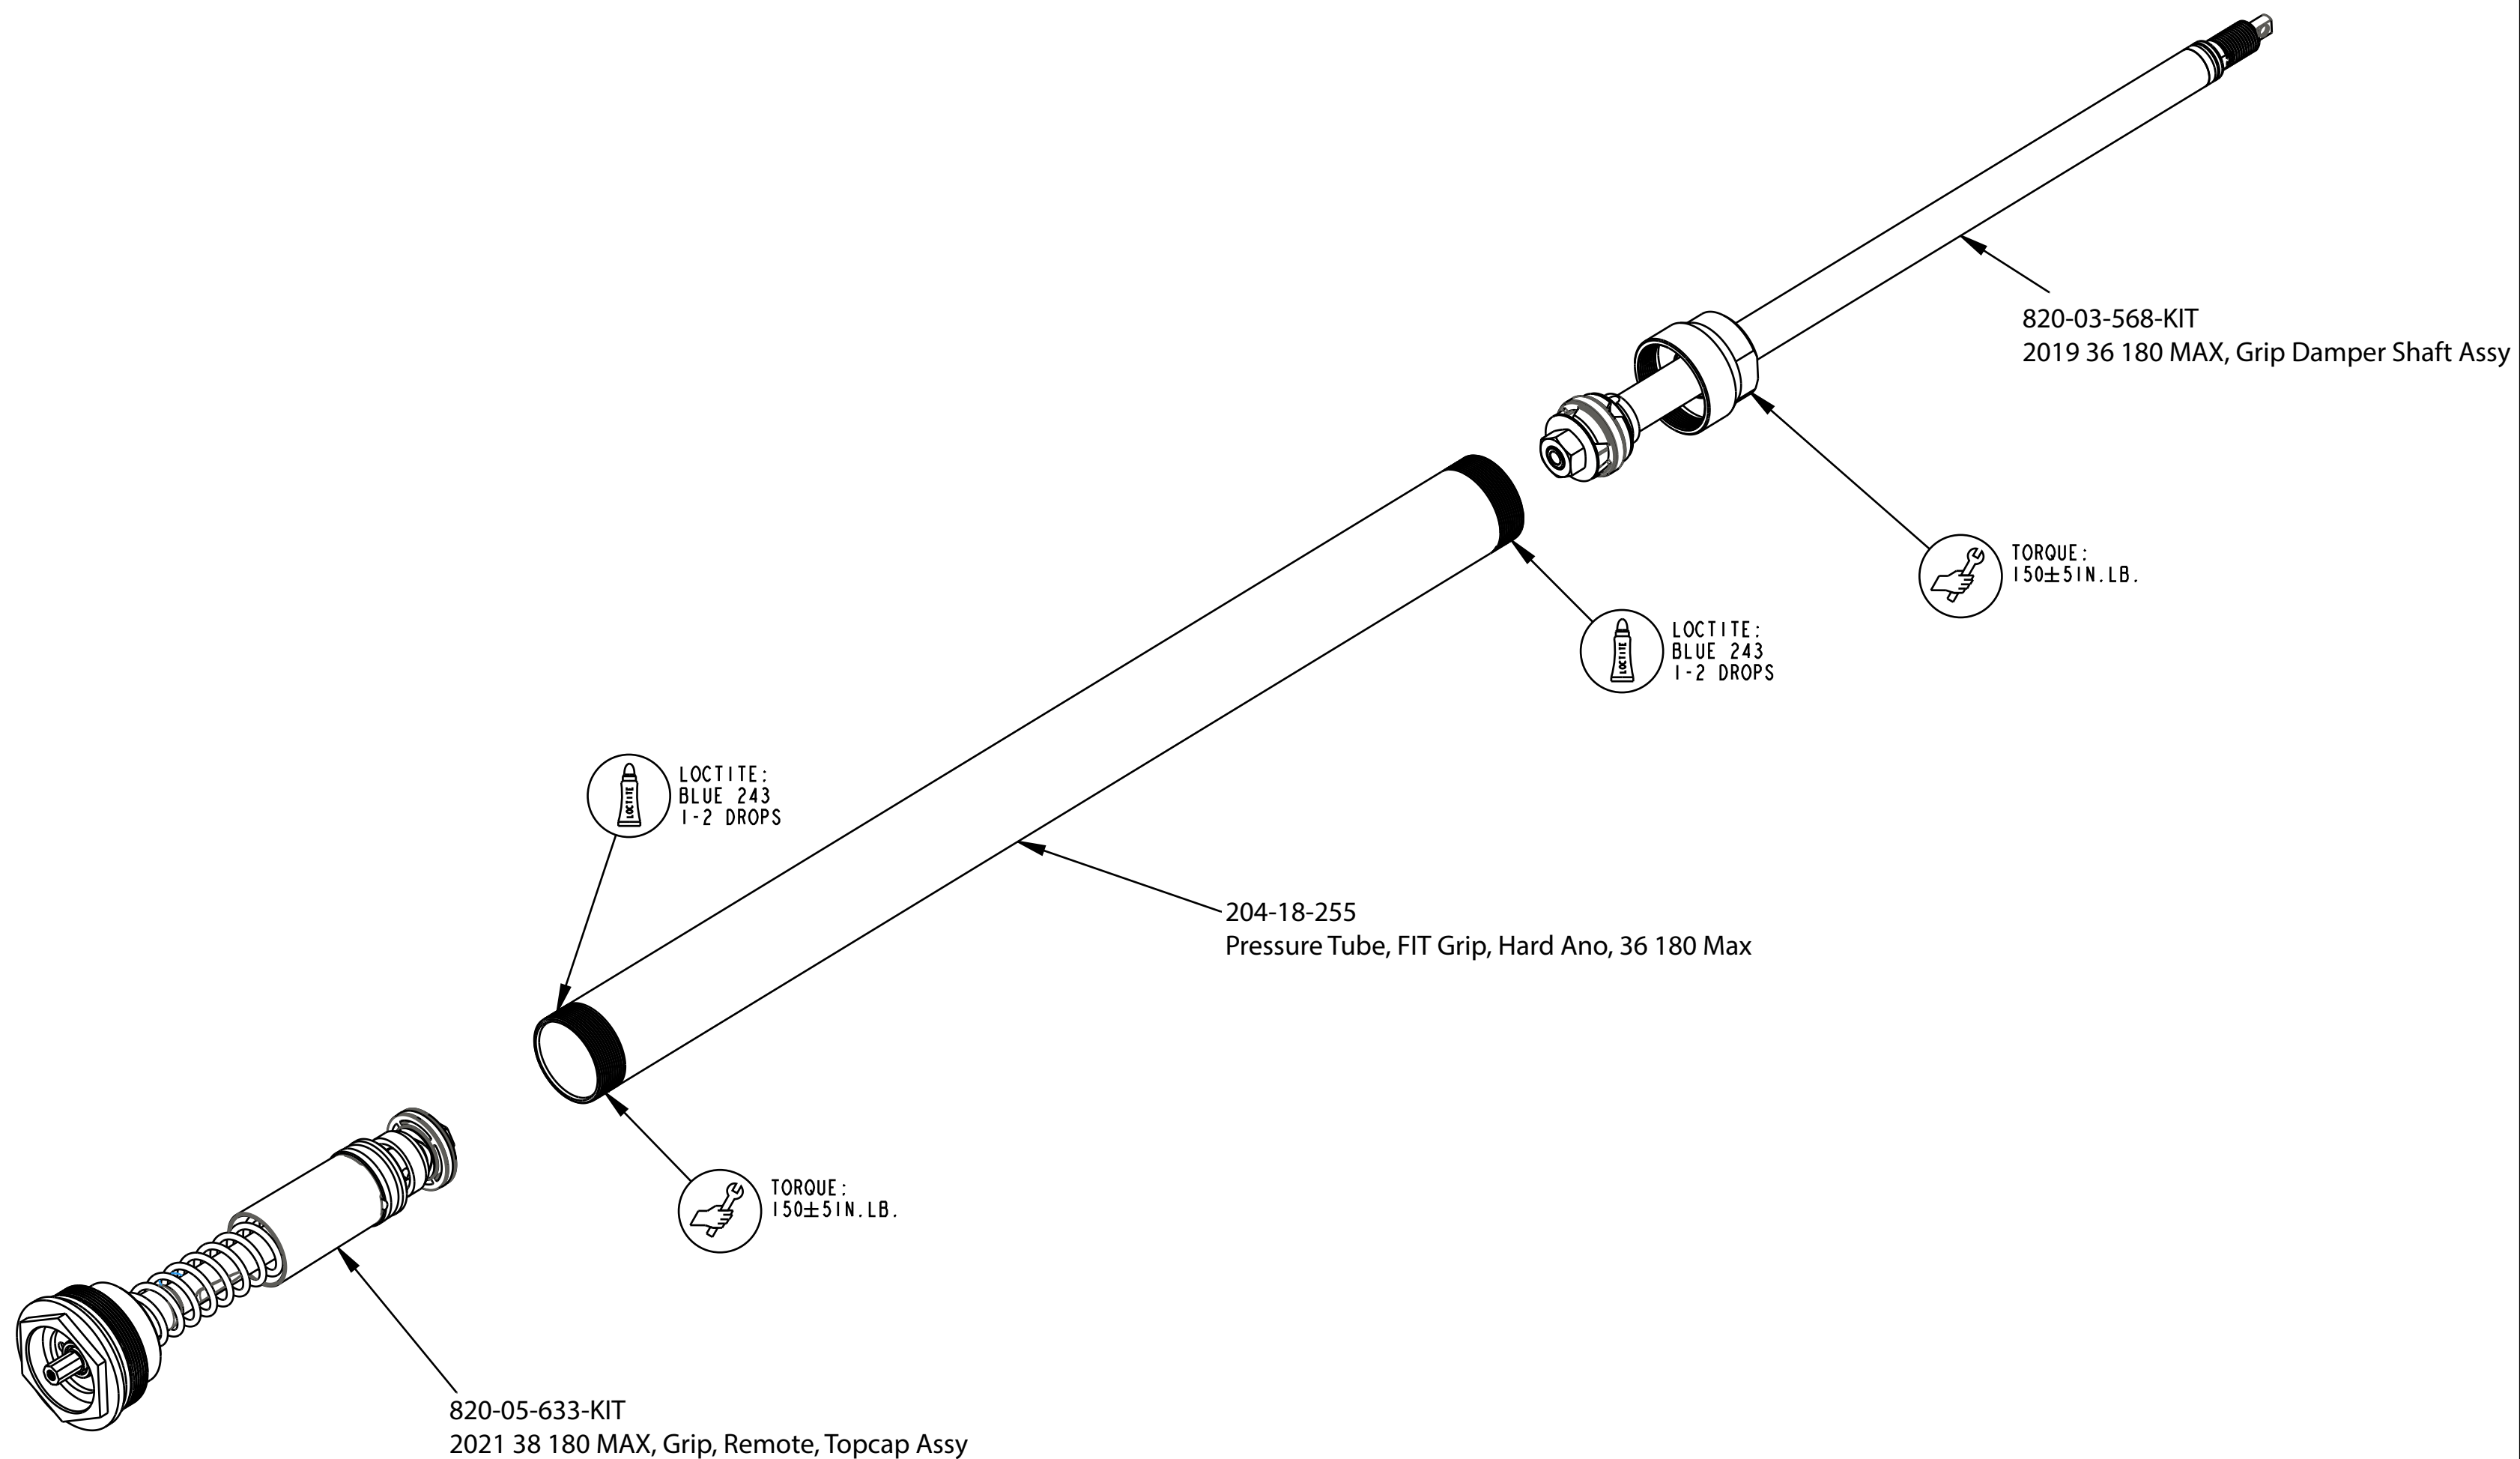

B

B

A

A

820-05-633-KIT
2021 38 180 MAX, Grip, Remote, Topcap Assy

204-18-255
Pressure Tube, FIT Grip, Hard Ano, 36 180 Max

820-03-568-KIT
2019 36 180 MAX, Grip Damper Shaft Assy

LOCTITE:
BLUE 243
1-2 DROPS

LOCTITE:
BLUE 243
1-2 DROPS

TORQUE:
150±5 IN. LB.

TORQUE:
150±5 IN. LB.

- PROPRIETARY -
THIS DOCUMENT CONTAINS CONFIDENTIAL, PROPRIETARY INFORMATION
THAT IS FOX PROPERTY. DO NOT DISCLOSE TO OR DUPLICATE
FOR OTHERS EXCEPT AS AUTHORIZED BY FOX.