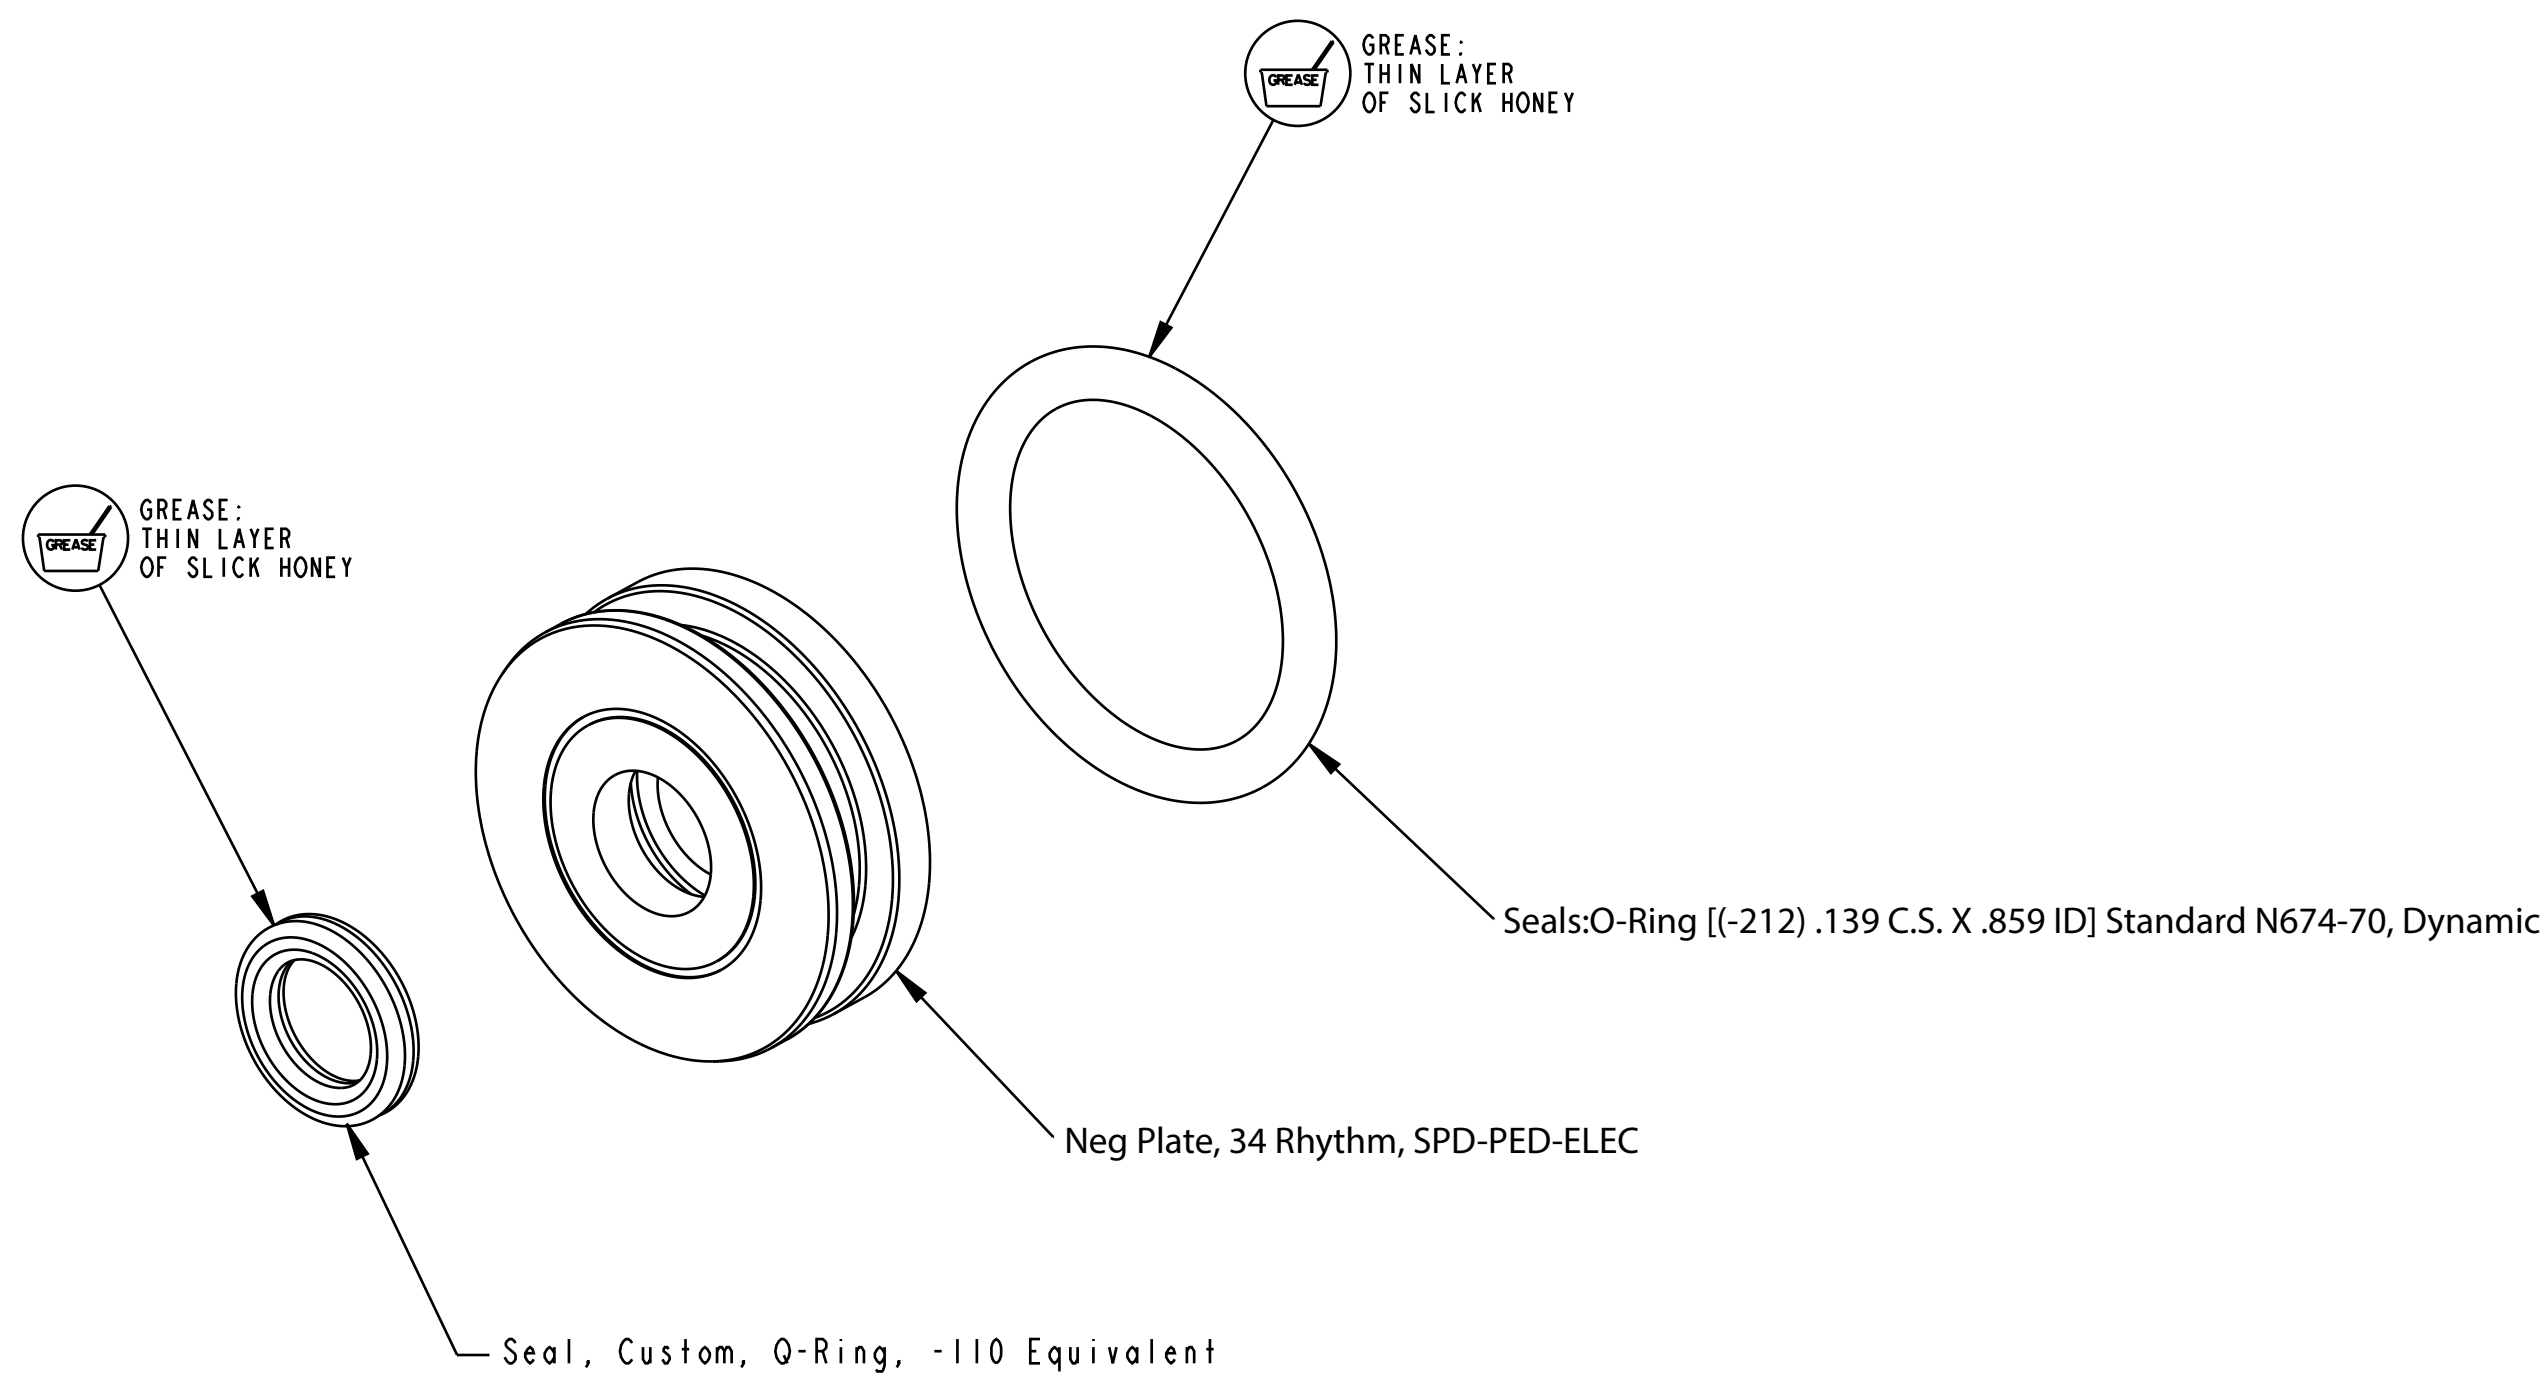

B

B

A

A

SECTION A-A

- PROPRIETARY -
THIS DOCUMENT CONTAINS CONFIDENTIAL, PROPRIETARY INFORMATION
THAT IS FOX PROPERTY. DO NOT DISCLOSE TO OR DUPLICATE
FOR OTHERS EXCEPT AS AUTHORIZED BY FOX.

FOX		FOX Factory, Inc.	Ph 831-768-1100
		130 Hangar Way, Watsonville, CA 95076 USA	Fax 831-768-9312
TITLE			
Neg Plate Subassembly, 2019, 34 Rhythm SPD-PED-ELEC			
SIZE		DWG. NO.	
C		820-02-470-KIT	
PLOT SCALE		SHEET	
2.00:1		1 OF 1	