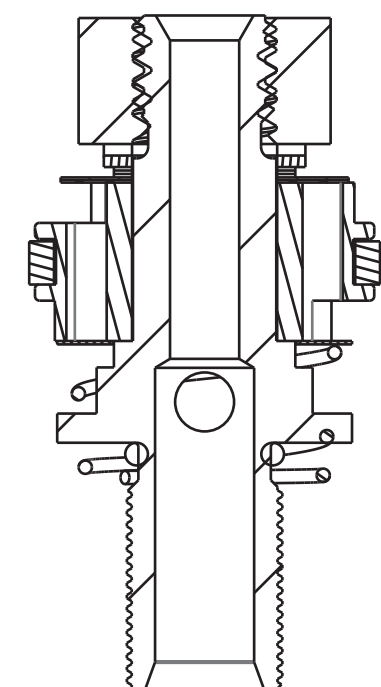

4

3

2

1

PROPRIETARY - THIS DOCUMENT CONTAINS CONFIDENTIAL, PROPRIETARY INFORMATION THAT IS FOX PROPERTY. DO NOT DISCLOSE TO OR DUPLICATE FOR OTHERS EXCEPT AS AUTHORIZED BY FOX.

FOX		FOX Factory, Inc.		Ph 831-768-1100
130 Hangar Way, Watsonville, CA 95076 USA				Fax 831-768-9312
TITLE 2020 FIT4 Rebound Piston Assy, 8mm Shaft				
SIZE	DWG. NO.	820-03-610-KIT		
PLOT SCALE	3:1	SHEET 1 OF 1		