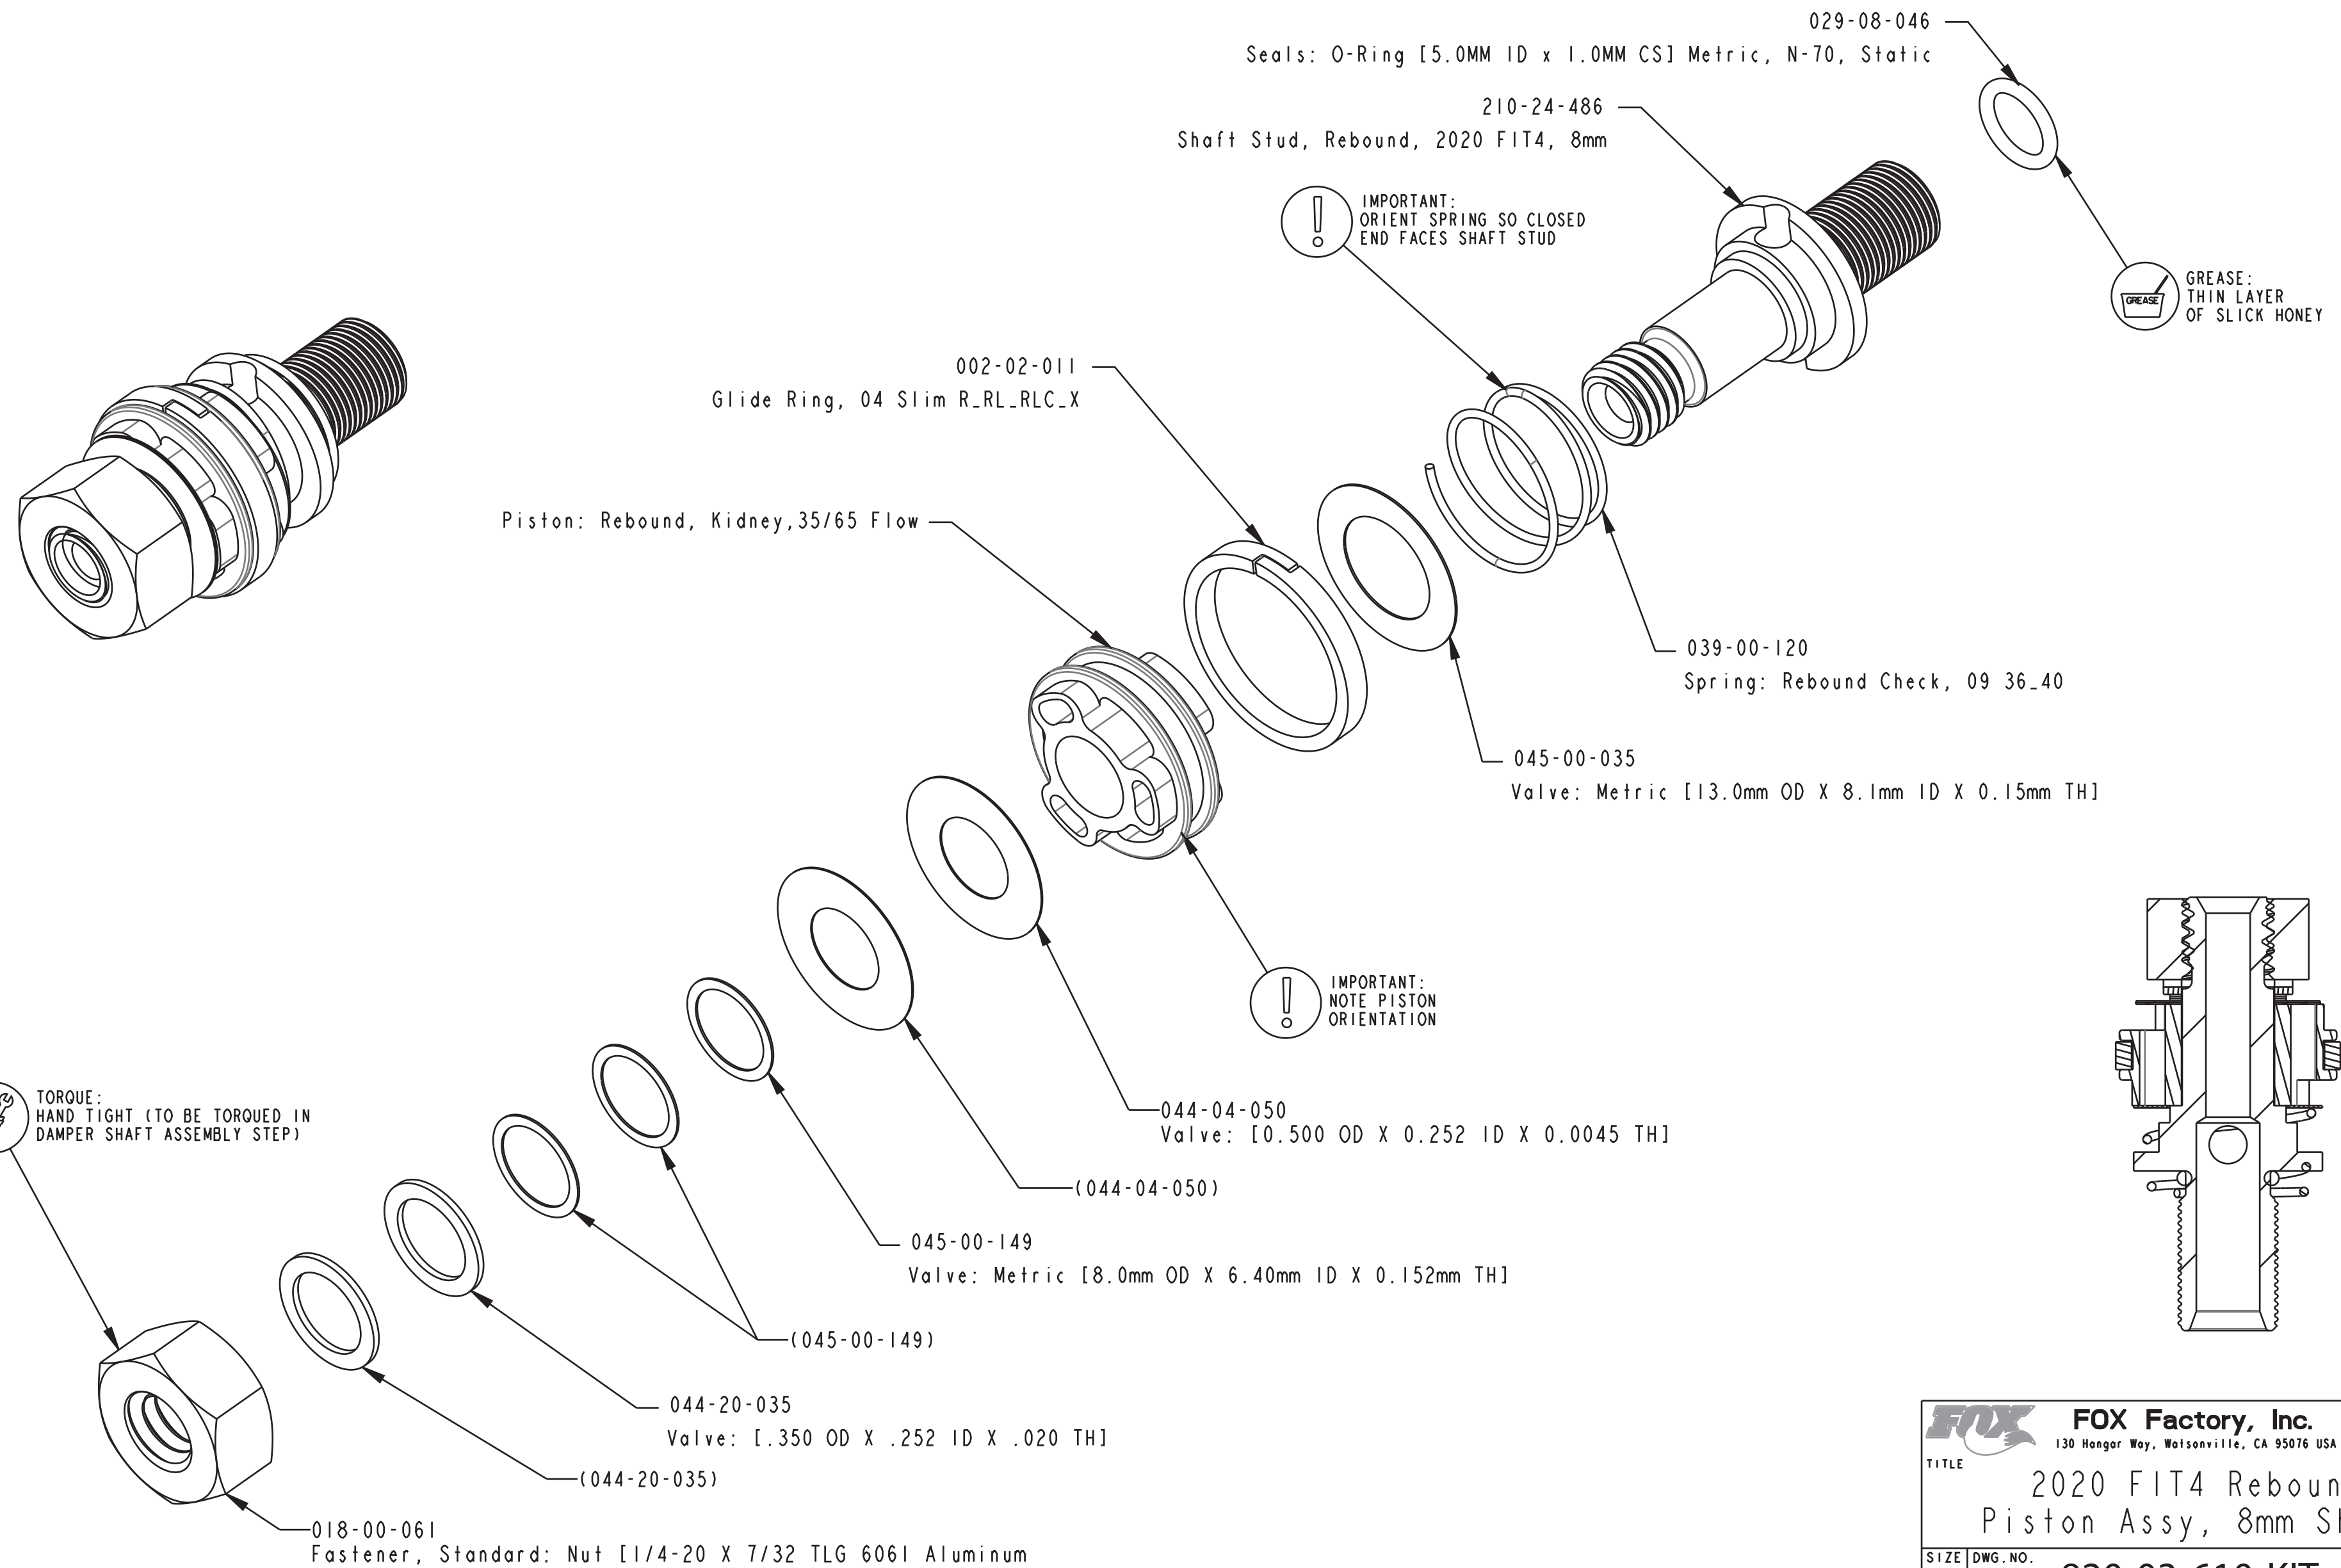

4

3

2

1

PROPRIETARY - THIS DOCUMENT CONTAINS CONFIDENTIAL, PROPRIETARY INFORMATION THAT IS FOX PROPERTY. DO NOT DISCLOSE TO OR DUPLICATE FOR OTHERS EXCEPT AS AUTHORIZED BY FOX.

FOX		FOX Factory, Inc.		Ph 831-768-1100
130 Hangar Way, Watsonville, CA 95076 USA				Fax 831-768-9312
TITLE 2020 FIT4 Rebound Piston Assy, 8mm Shaft				
SIZE	DWG. NO.	820-03-610-KIT		
PLOT SCALE	3:1	SHEET 1 OF 1		