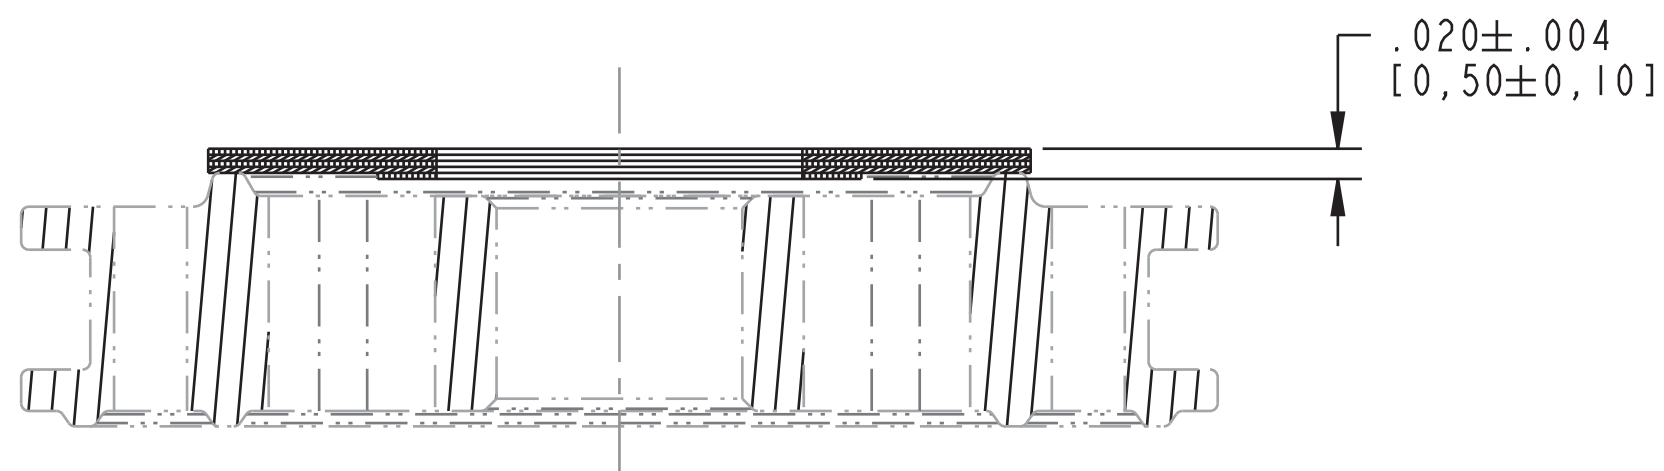

4

3

2

1

SECTION A-A
SCALE 8:1

045-00-172
Valve: Metric [13.60mm OD X 6mm ID X 0.10 THK]

(045-00-172)

PART SHOWN FOR ORIENTATION ONLY, NOT PART OF ASSEMBLY
(222-01-295)
(Piston Damping Comp 20.0 Bore)

FOX		FOX Factory, Inc.		Ph 831-768-1100
		130 Hangar Way, Watsonville, CA 95076 USA		Fax 831-768-9312
TITLE				
2020 GRIP Remote Compression Valving				
SIZE		DWG. NO.		
C		820-03-616-KIT		
PLOT SCALE		4:1		SHEET 1 OF 1