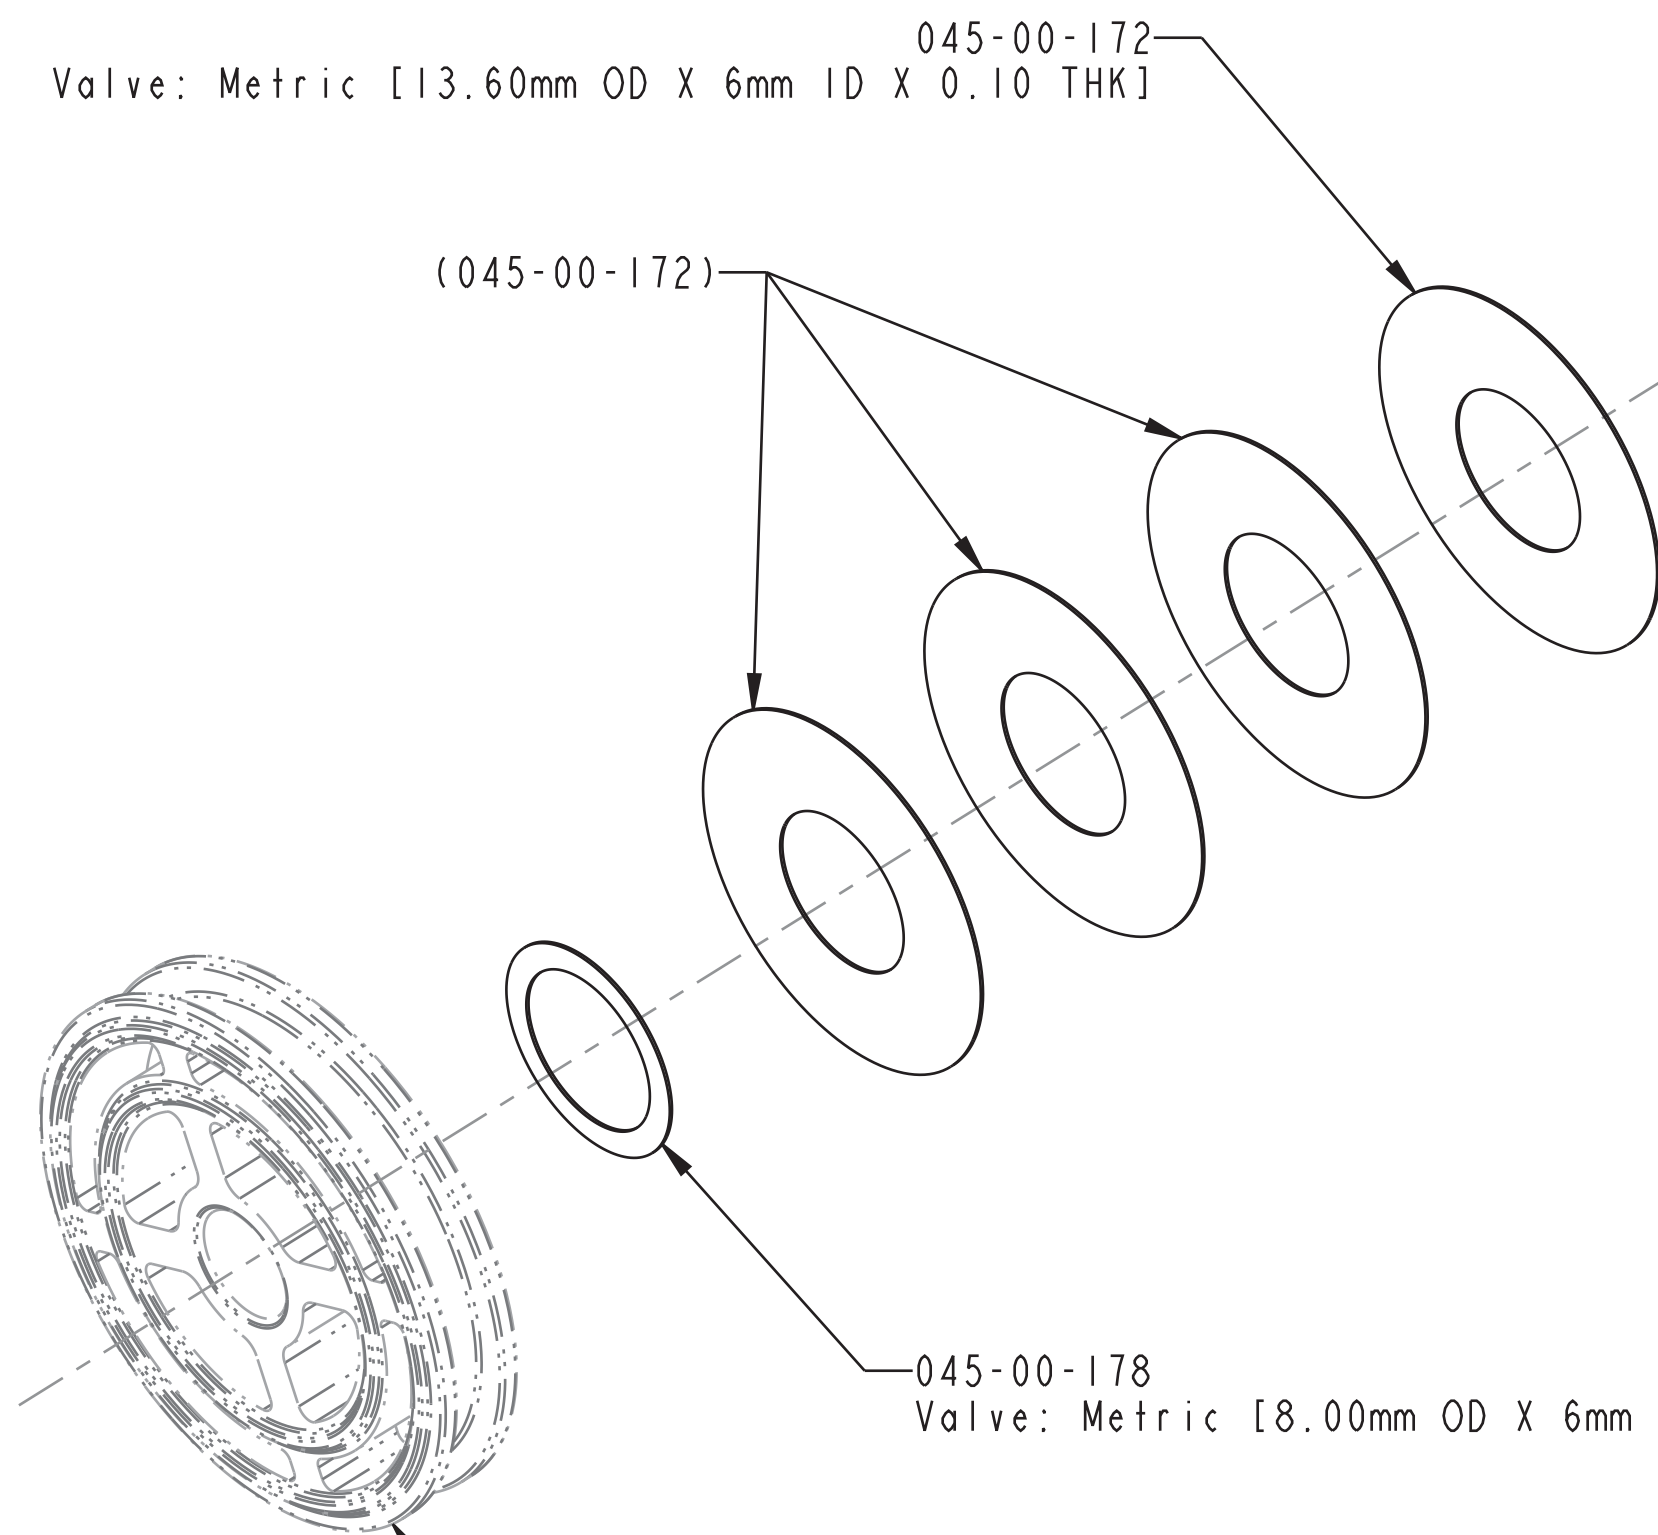

4

3

2

1

SECTION A-A
SCALE 8:1

045-00-172
Valve: Metric [13.60mm OD X 6mm ID X 0.10 THK]

(045-00-172)

PART SHOWN FOR ORIENTATION ONLY, NOT PART OF ASSEMBLY
(222-01-295)
(Piston Damping Comp 20.0 Bore)

FOX		FOX Factory, Inc.		Ph 831-768-1100
		130 Hangar Way, Watsonville, CA 95076 USA		Fax 831-768-9312
TITLE				
2020 GRIP Remote Compression Valving				
SIZE		DWG. NO.		
C		820-03-616-KIT		
PLOT SCALE		4:1		SHEET 1 OF 1