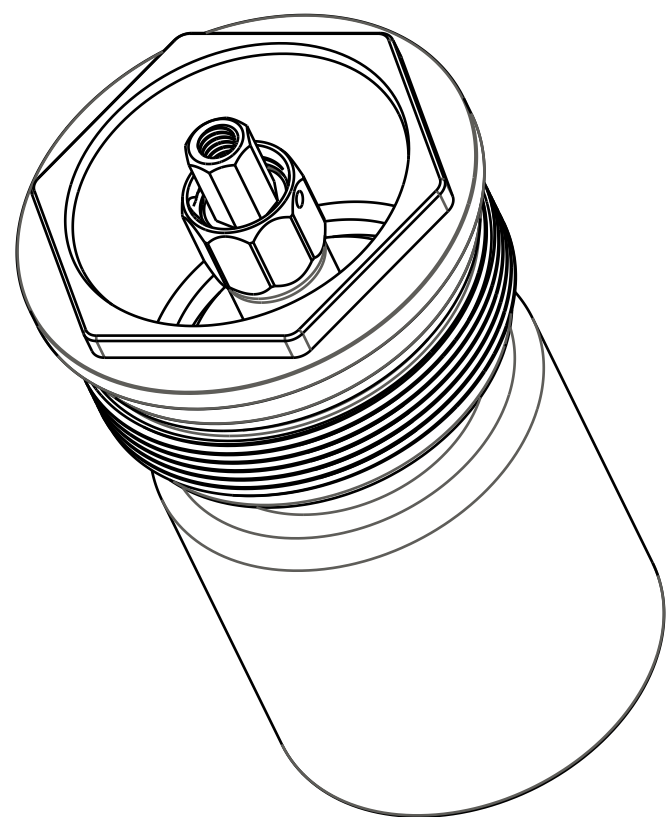

4

3

2

1

Body, Topcap, 34, 2020 FIT4 Remote, U-Cup, Black Ano

GREASE:  
THIN LAYER  
OF SLICK HONEY

029-03-024-A  
Seals: O-Ring [(-024) .070 C.S. X 1.114 ID] Standard, N-70, Static

036-01-093  
Seals: U-cup, Low Friction, 9mm Shaft

820-03-539-KIT  
2018 FIT4 Lightweight F-S Top Cap Parts, Remote, U-Cup, Push-Lock

820-03-624-KIT  
2020 FIT4 Compression Valving Assy, CL tune, 8mm Shaft

**FOX** FOX Factory, Inc. Ph 831-768-1100  
130 Hangar Way, Watsonville, CA 95076 USA Fax 831-768-9312

TITLE  
2020 34 E-Bike+ FIT4 F-S Topcap Assy,  
Remote, U-Cup, 2 Position, Push-Lock

SIZE DWG. NO.  
**C** 820-05-582-KIT

PLOT SCALE | .50:1 | SHEET 1 OF 1

PROPRIETARY  
THIS DOCUMENT CONTAINS CONFIDENTIAL, PROPRIETARY INFORMATION  
THAT IS FOX PROPERTY. DO NOT DISCLOSE TO OR DUPLICATE  
FOR OTHERS EXCEPT AS AUTHORIZED BY FOX.