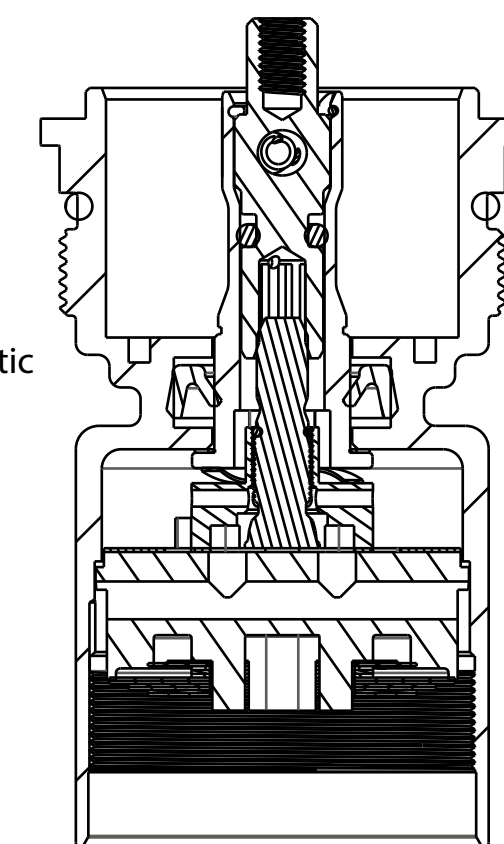

4

3

2

1

Body, Topcap, 34, 2020 FIT4 Remote, U-Cup, Black Ano

GREASE:  
THIN LAYER  
OF SLICK HONEY

029-03-024-A  
Seals: O-Ring [(-024) .070 C.S. X 1.114 ID] Standard, N-70, Static

036-01-093  
Seals: U-cup, Low Friction, 9mm Shaft

820-03-539-KIT  
2018 FIT4 Lightweight F-S Top Cap Parts, Remote, U-Cup, Push-Lock

820-03-624-KIT  
2020 FIT4 Compression Valving Assy, CL tune, 8mm Shaft

**FOX** FOX Factory, Inc. Ph 831-768-1100  
130 Hangar Way, Watsonville, CA 95076 USA Fax 831-768-9312

TITLE  
2020 34 E-Bike+ FIT4 F-S Topcap Assy,  
Remote, U-Cup, 2 Position, Push-Lock

SIZE DWG. NO.  
**C** 820-05-582-KIT

PLOT SCALE | .50:1 | SHEET 1 OF 1

PROPRIETARY  
THIS DOCUMENT CONTAINS CONFIDENTIAL, PROPRIETARY INFORMATION  
THAT IS FOX PROPERTY. DO NOT DISCLOSE TO OR DUPLICATE  
FOR OTHERS EXCEPT AS AUTHORIZED BY FOX.