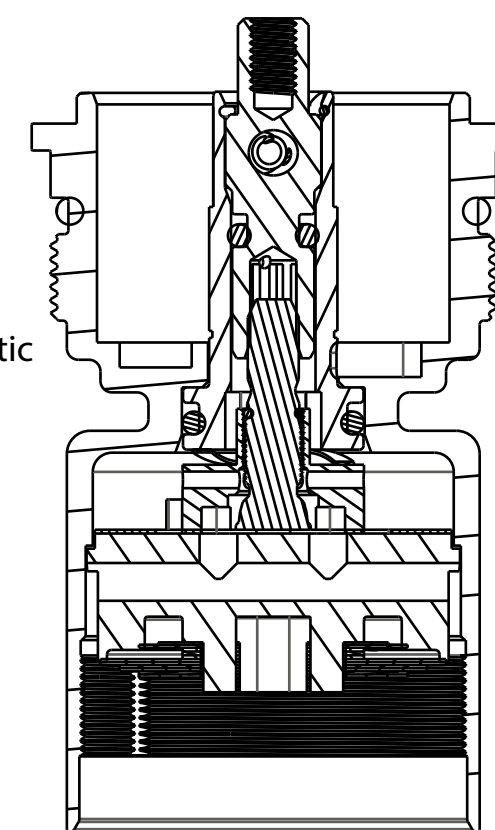

4

3

2

1

820-03-258-KIT
2017 FIT4 Lightweight Top Cap Parts

Body, Topcap, 34, 2020 FIT4, Black Ano

029-03-024-A
Seals: O-Ring [(-024) .070 C.S. X 1.114 ID] Standard, N-70, Static

820-03-624-KIT
2020 FIT4 Compression Valving Assy, CL tune, 8mm Shaft

FOX FOX Factory, Inc. Ph 831-768-1100
130 Hangar Way, Watsonville, CA 95076 USA Fax 831-768-9312

TITLE 2020 34 E-Bike+ FIT4 F-S
Topcap Assy, Black Ano

SIZE DWG. NO. **C** 820-05-581-KIT

PLOT SCALE | .50:1 |