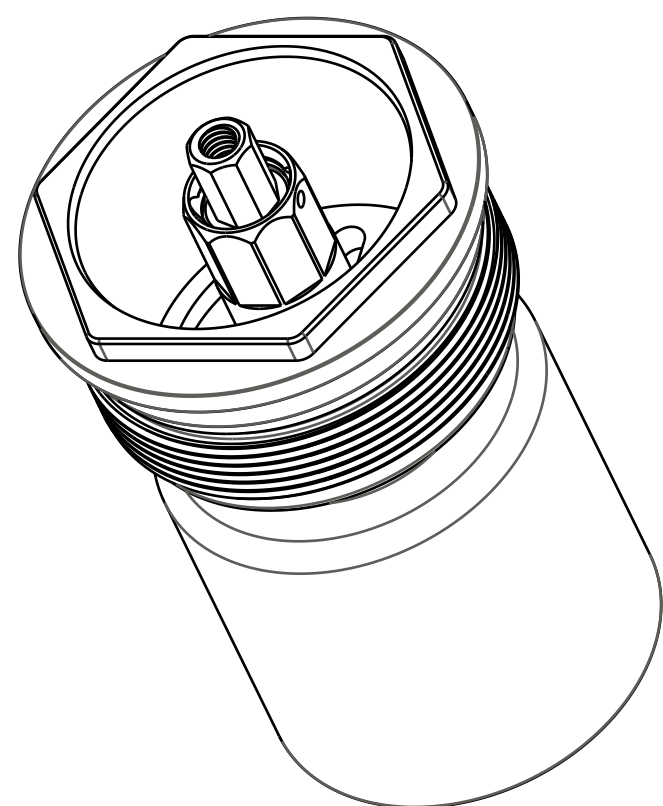

4

3

2

1

820-03-258-KIT
2017 FIT4 Lightweight Top Cap Parts

Body, Topcap, 34, 2020 FIT4, Black Ano

029-03-024-A
Seals: O-Ring [(-024) .070 C.S. X 1.114 ID] Standard, N-70, Static

820-03-624-KIT
2020 FIT4 Compression Valving Assy, CL tune, 8mm Shaft

FOX FOX Factory, Inc. Ph 831-768-1100
130 Hangar Way, Watsonville, CA 95076 USA Fax 831-768-9312

TITLE 2020 34 E-Bike+ FIT4 F-S
Topcap Assy, Black Ano

SIZE DWG. NO. **C** 820-05-581-KIT

PLOT SCALE | .50:1 |