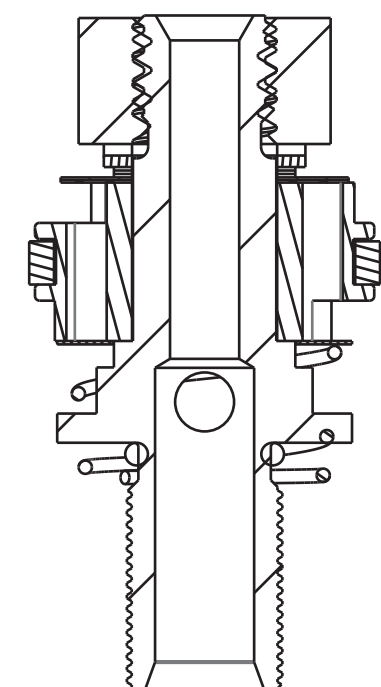

4

3

2

1

PROPRIETARY - THIS DOCUMENT CONTAINS CONFIDENTIAL, PROPRIETARY INFORMATION THAT IS FOX PROPERTY. DO NOT DISCLOSE TO OR DUPLICATE FOR OTHERS EXCEPT AS AUTHORIZED BY FOX.

FOX		FOX Factory, Inc.	Ph 831-768-1100
		130 Hangar Way, Watsonville, CA 95076 USA	Fax 831-768-9312
TITLE			
2020 FIT4 Rebound Piston Assy, 8mm Shaft			
SIZE	DWG. NO.	820-03-610-KIT	
C			
PLOT SCALE		3:1	SHEET 1 OF 1