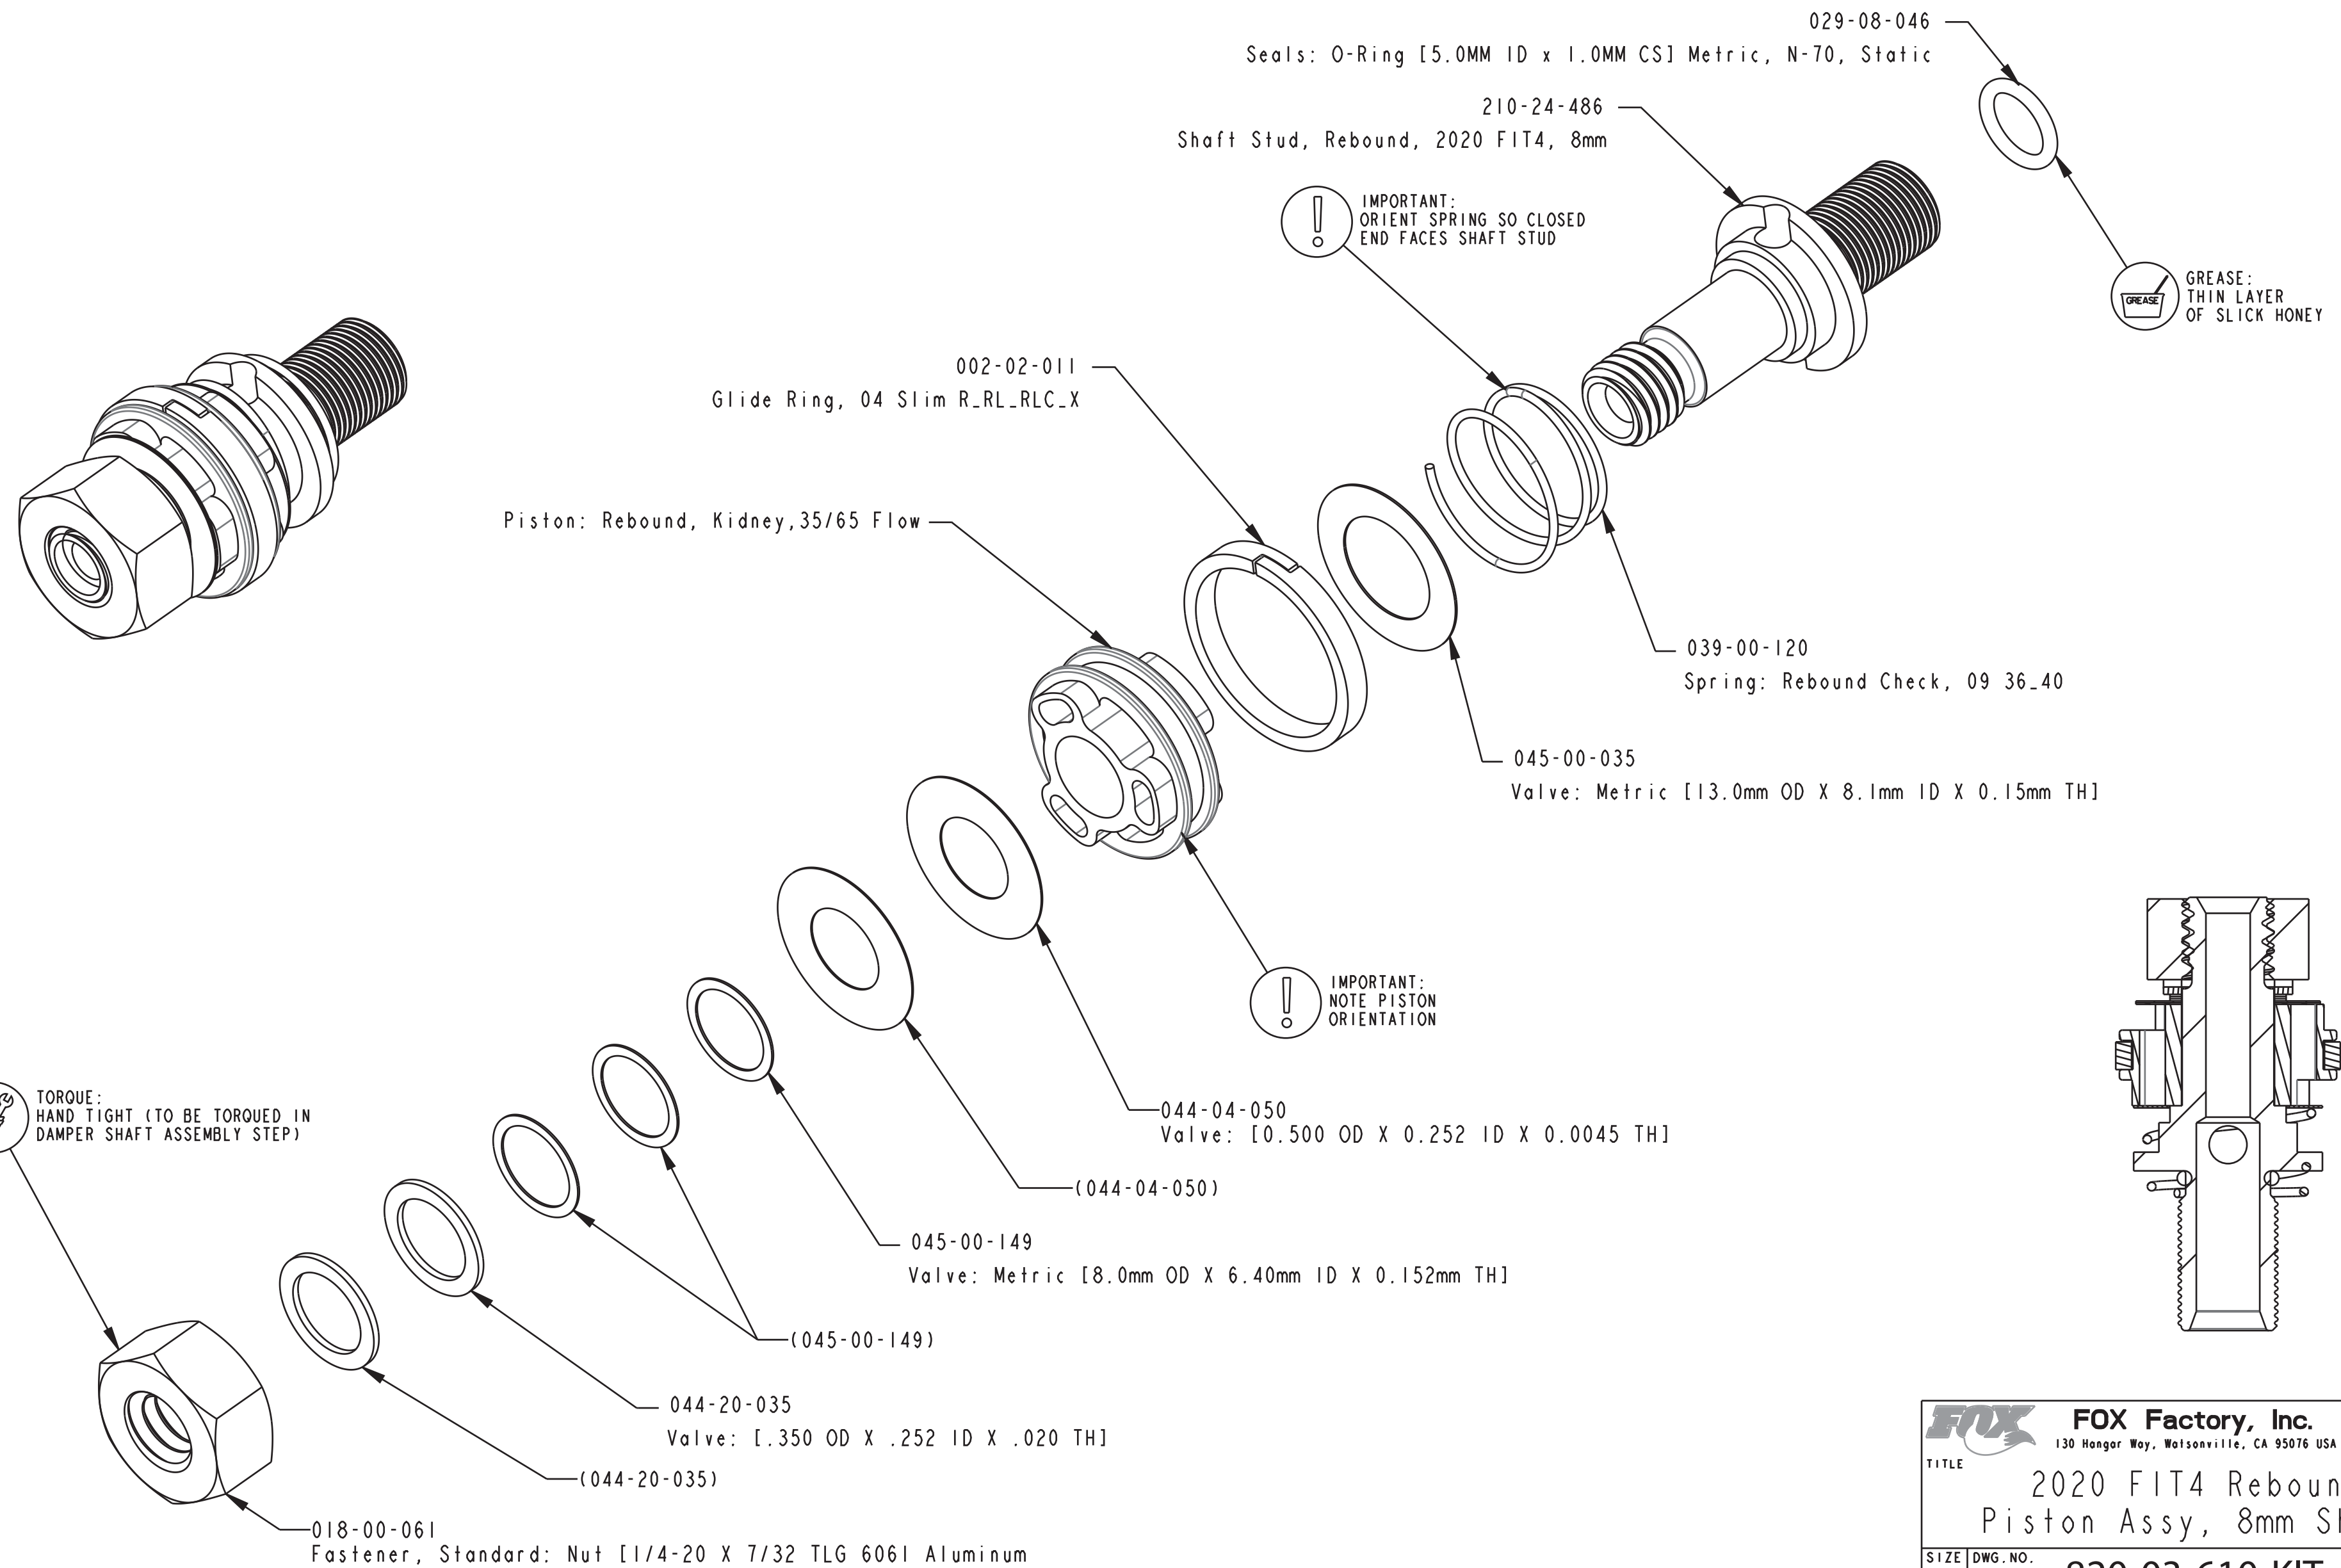

4

3

2

1

PROPRIETARY - THIS DOCUMENT CONTAINS CONFIDENTIAL, PROPRIETARY INFORMATION THAT IS FOX PROPERTY. DO NOT DISCLOSE TO OR DUPLICATE FOR OTHERS EXCEPT AS AUTHORIZED BY FOX.

FOX		FOX Factory, Inc.	Ph 831-768-1100
		130 Hangar Way, Watsonville, CA 95076 USA	Fax 831-768-9312
TITLE			
2020 FIT4 Rebound Piston Assy, 8mm Shaft			
SIZE	DWG. NO.	820-03-610-KIT	
C			
PLOT SCALE		3:1	SHEET 1 OF 1