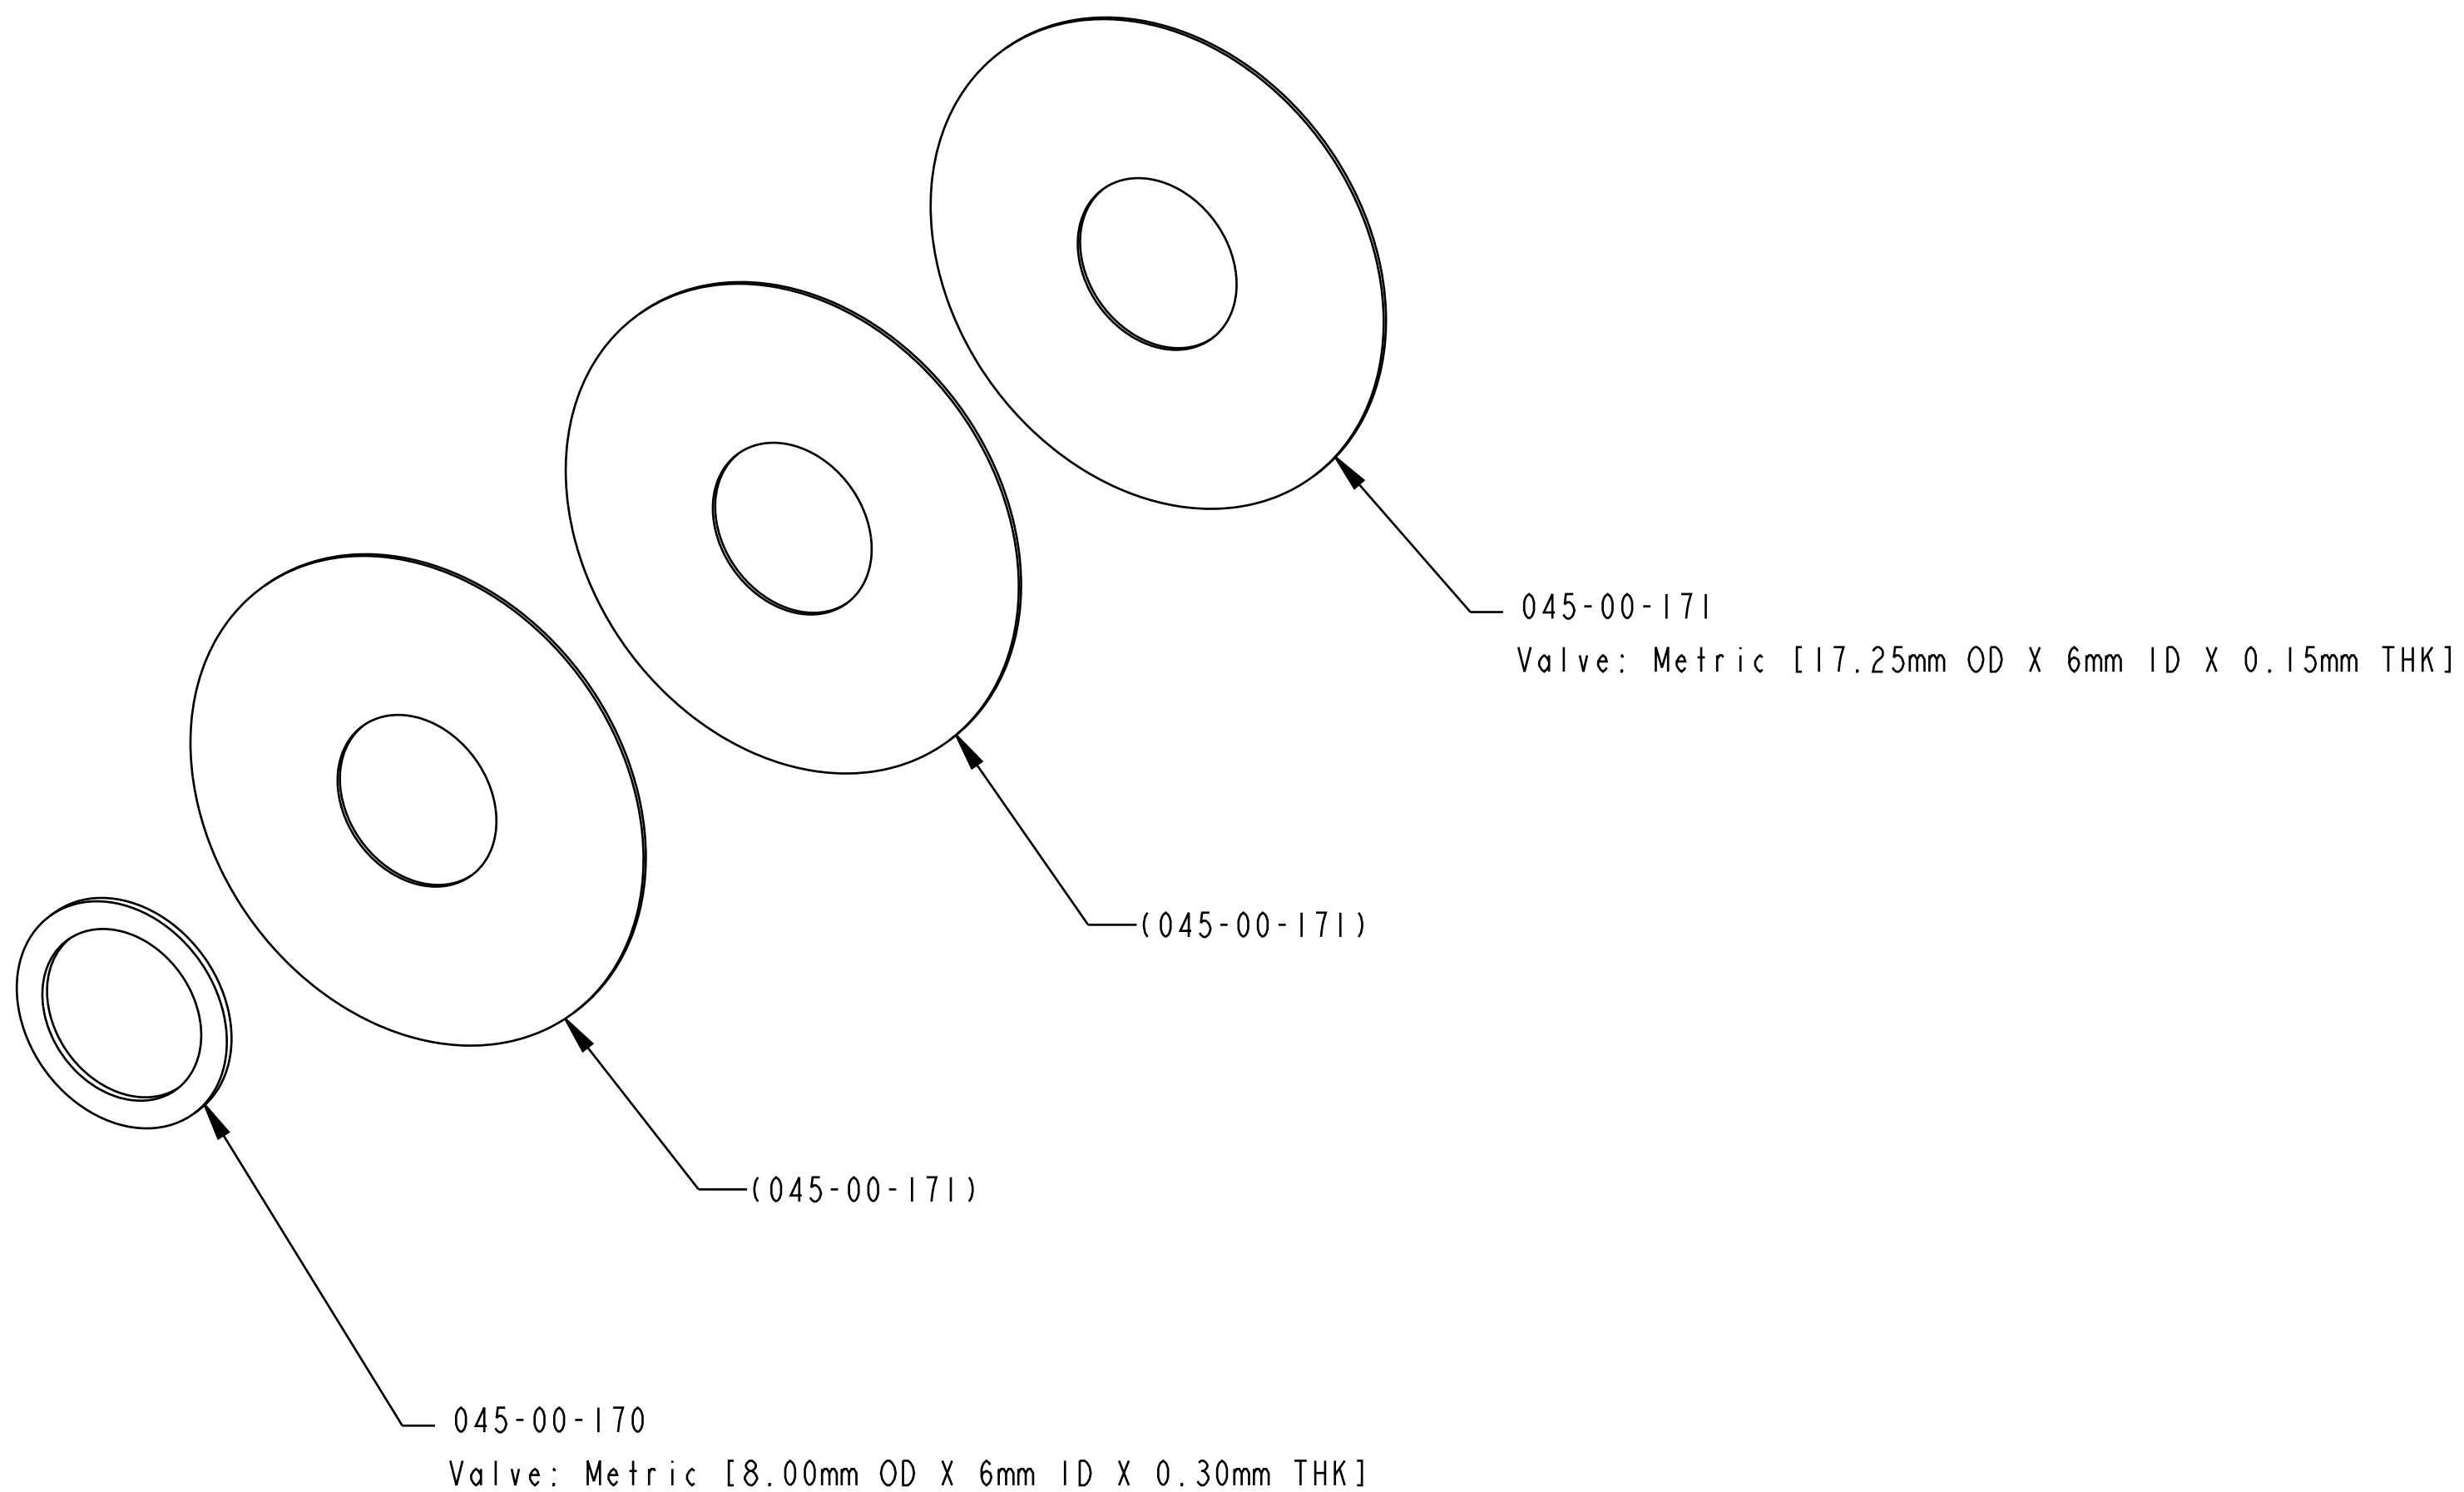

4

3

2

1

FOX		FOX Factory, Inc.	Ph 831-768-1100
		130 Hangar Way, Watsonville, CA 95076 USA	Fax 831-768-9312
TITLE 2017 Grip Rebound Valving, Long Travel			
SIZE C	DWG. NO. 820-03-457-KIT		
PLOT SCALE 4.00:1		SHEET 1 OF 1	