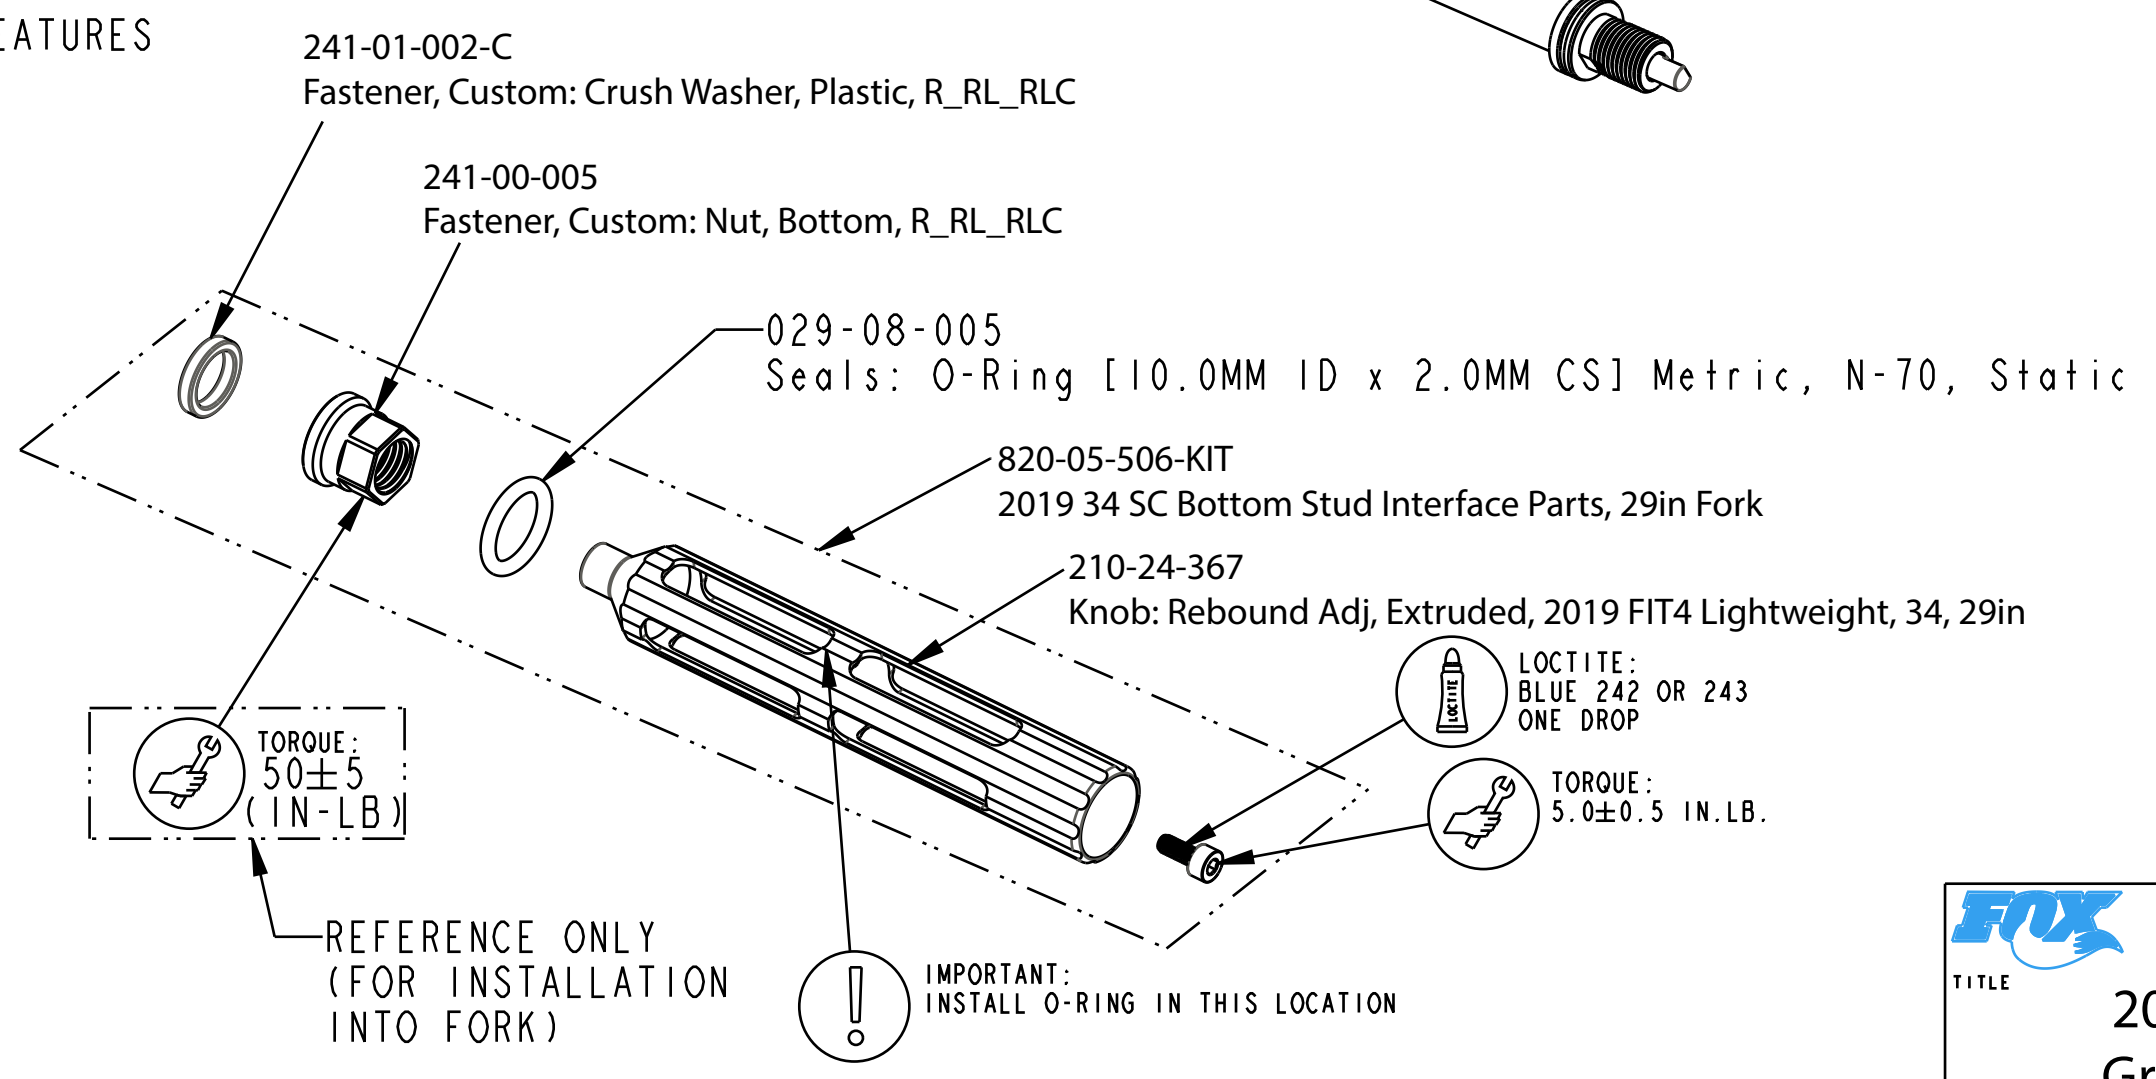

SECTION A-A
SCALE 2.500

PROPRIETARY
THIS DOCUMENT CONTAINS CONFIDENTIAL, PROPRIETARY INFORMATION
THAT IS FOX PROPERTY. DO NOT DISCLOSE TO OR DUPLICATE
FOR OTHERS EXCEPT AS AUTHORIZED BY FOX.

		FOX Factory, Inc.	Ph 831-768-1100
		130 Hangar Way, Watsonville, CA 95076 USA	Fax 831-768-9312
TITLE		2019 34 SC 29 120 Max, Grip Cart Assy Complete	
SIZE	DWG. NO.	820-18-038-KIT	
C		PLOT SCALE 0.75:1	SHEET 1 OF 2