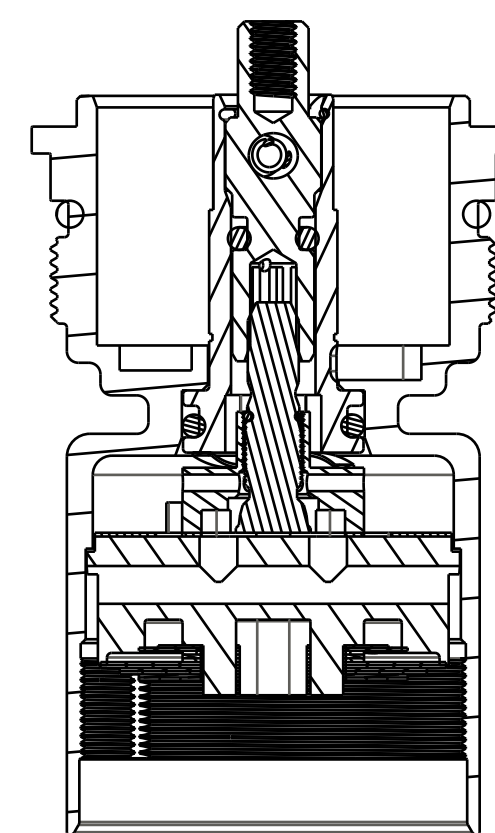

4

3

2

1

820-03-258-KIT
2017 FIT4 Lightweight Top Cap Parts

Body, Topcap, 36, 2020 FIT4, Black Ano

029-08-178
Seals: O-Ring [30.0mm X 1.5mm CS] Metric, N-70, Static

820-03-613-KIT
2020 FIT4 Compression Valving Assy, 8mm Shaft

FOX FOX Factory, Inc. Ph 831-768-1100
130 Hangar Way, Watsonville, CA 95076 USA Fax 831-768-9312

TITLE
2020 36 E-Bike+ FIT4 F-S
Topcap Assy, Black Ano

SIZE DWG. NO.
C 820-05-599-KIT

PLOT SCALE | .50 : 1 |