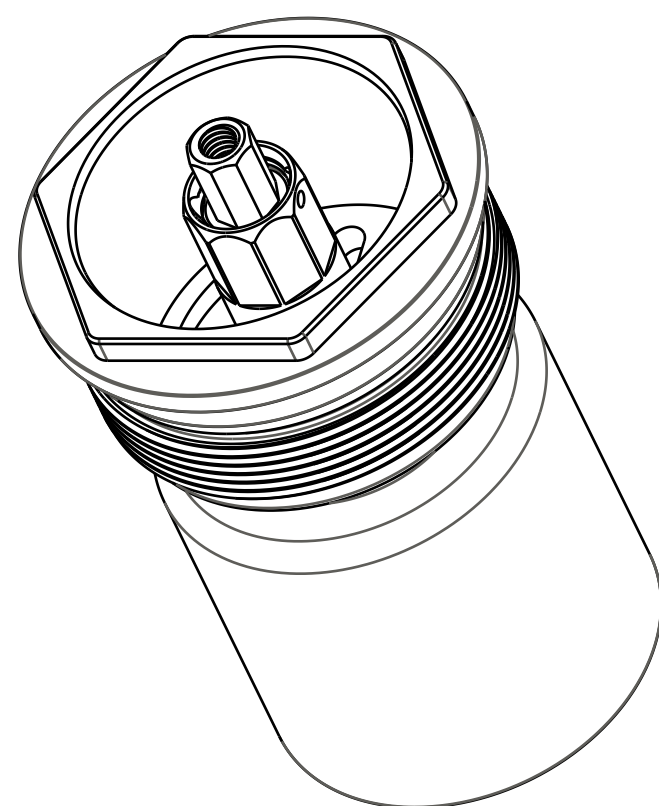

4

3

2

1

820-03-258-KIT
2017 FIT4 Lightweight Top Cap Parts

Body, Topcap, 36, 2020 FIT4, Black Ano

029-08-178
Seals: O-Ring [30.0mm X 1.5mm CS] Metric, N-70, Static

820-03-613-KIT
2020 FIT4 Compression Valving Assy, 8mm Shaft

FOX FOX Factory, Inc. Ph 831-768-1100
130 Hangar Way, Watsonville, CA 95076 USA Fax 831-768-9312

TITLE
2020 36 E-Bike+ FIT4 F-S
Topcap Assy, Black Ano

SIZE DWG. NO.
C 820-05-599-KIT

PLOT SCALE | .50 : 1 |