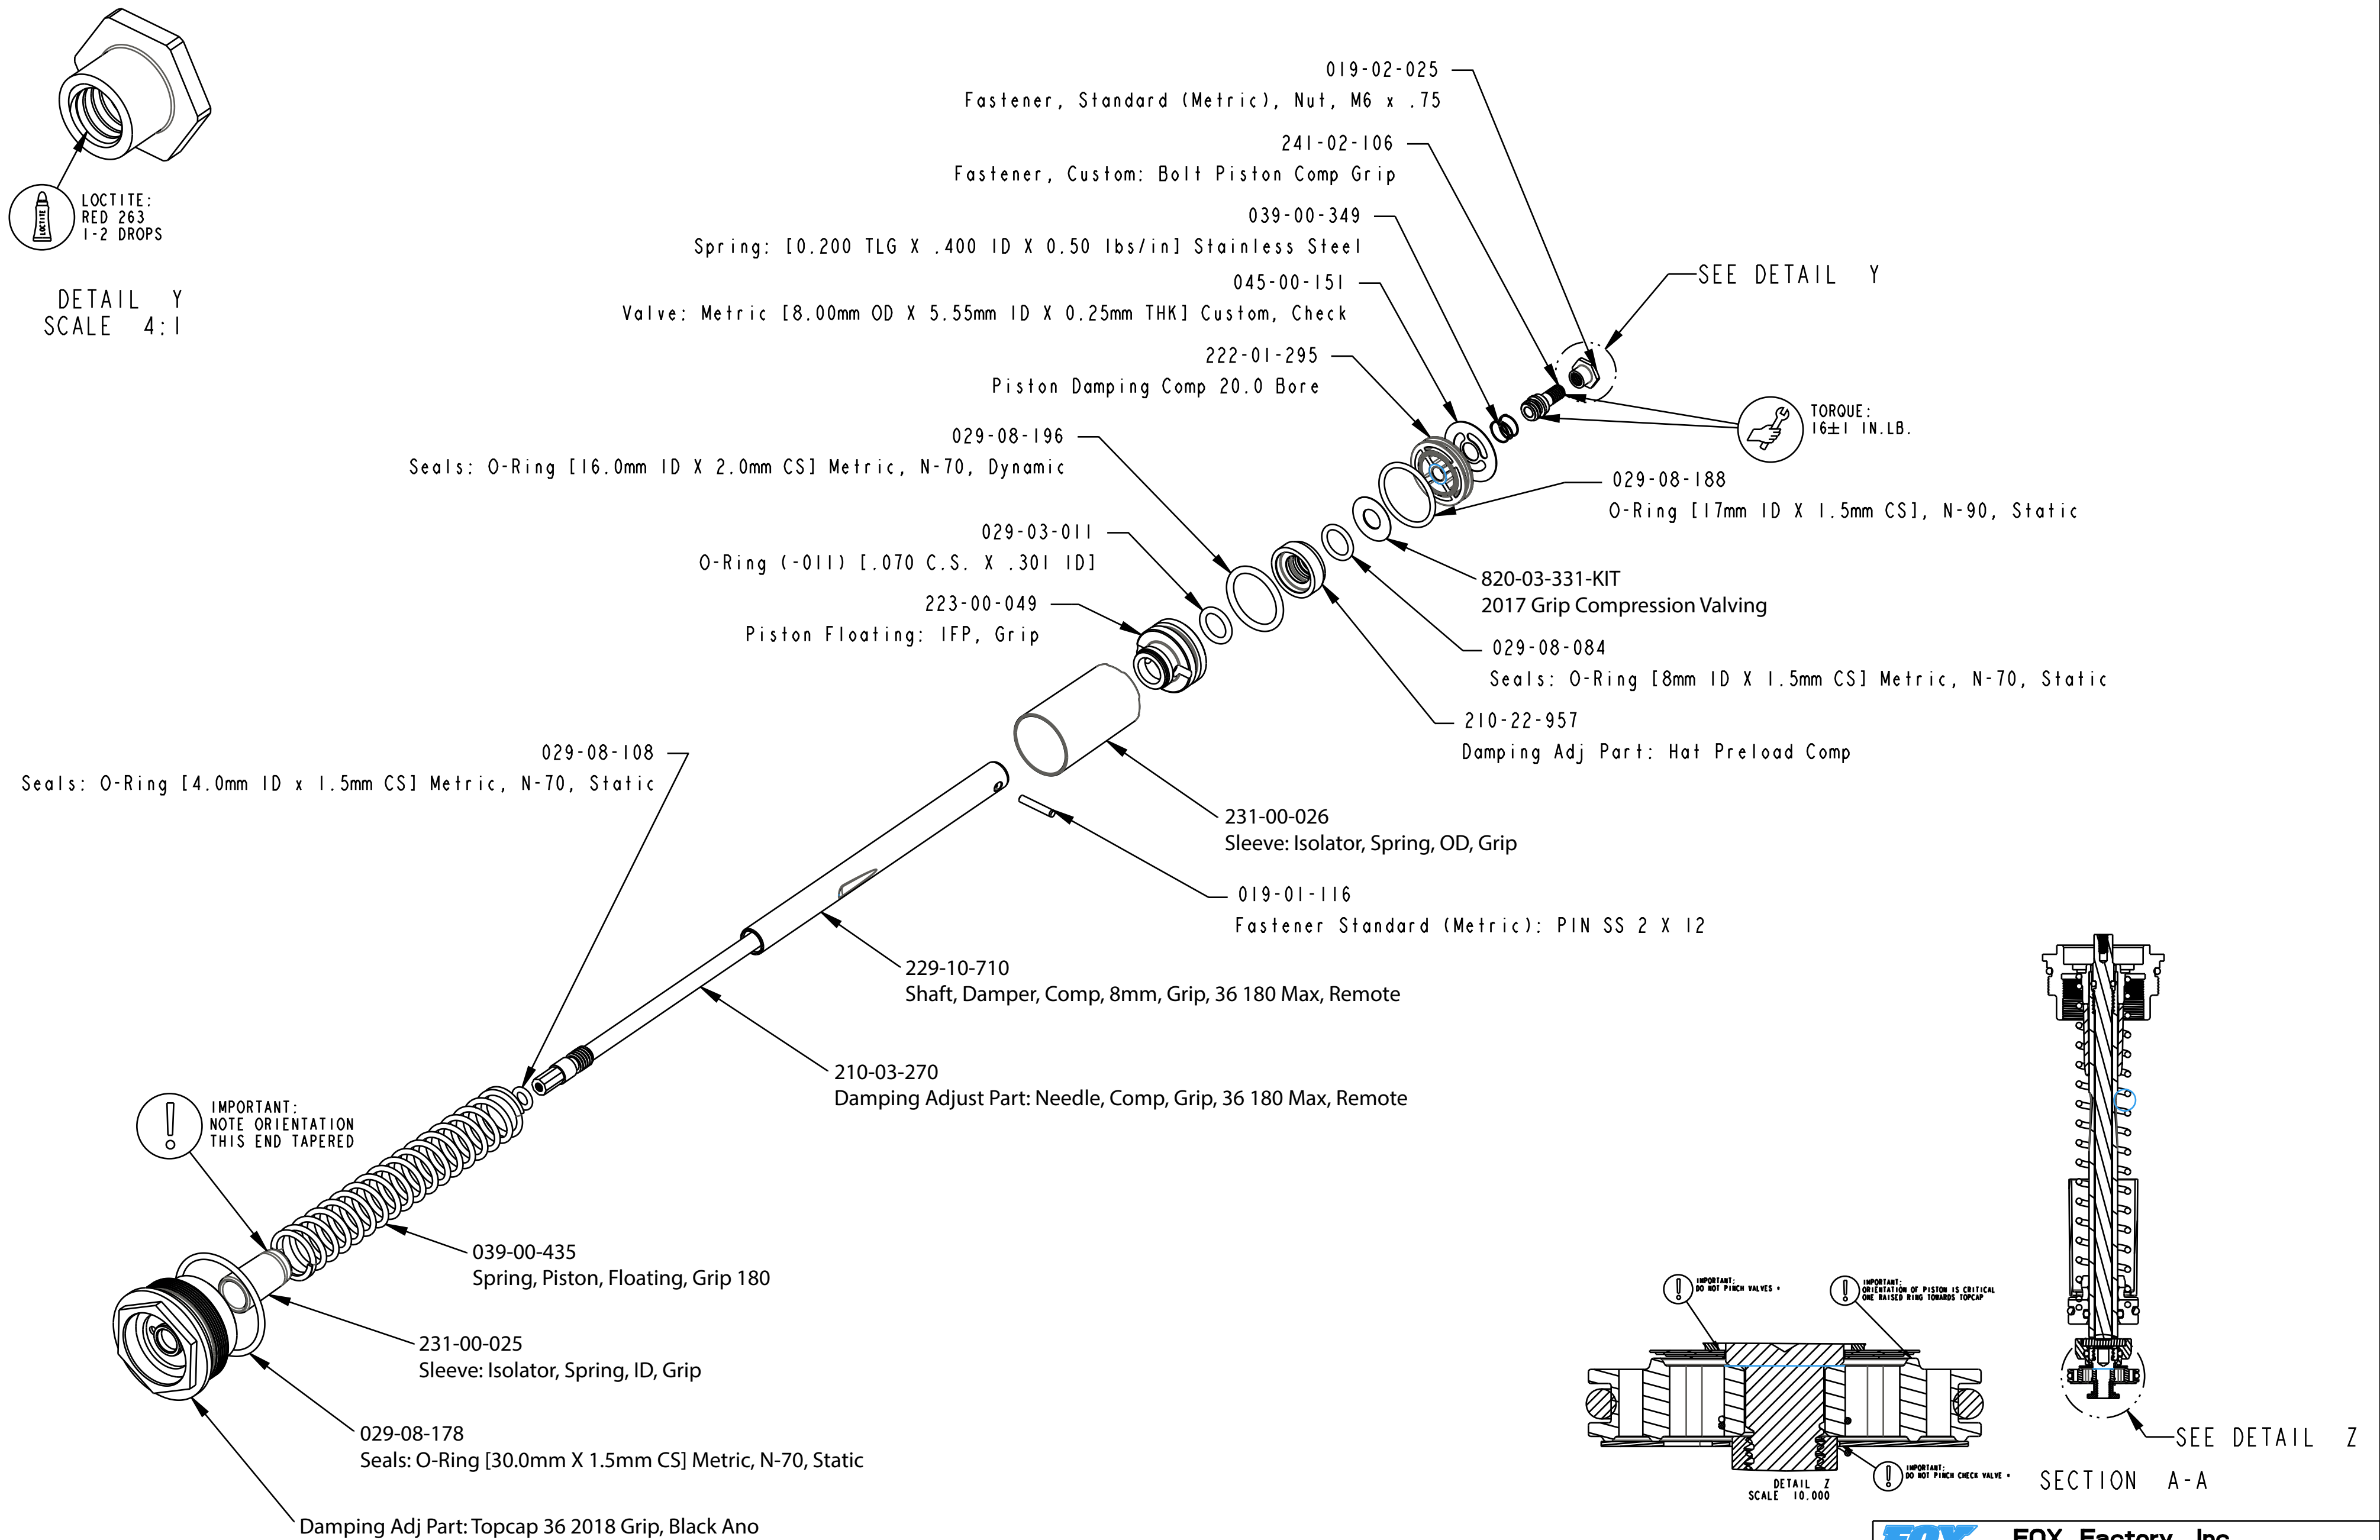

4

3

2

1

DETAIL Y
SCALE 4:1

SEE DETAIL Z

PROPRIETARY
THIS DOCUMENT CONTAINS CONFIDENTIAL, PROPRIETARY INFORMATION
THAT IS FOX PROPERTY. DO NOT DISCLOSE TO OR DUPLICATE
FOR OTHERS EXCEPT AS AUTHORIZED BY FOX.

	FOX Factory, Inc. 130 Hangar Way, Watsonville, CA 95076 USA Ph 831-768-1100 Fax 831-768-9312
	2019 36 180 MAX, Grip Remote, Topcap Assy
C	820-05-508-KIT
SIZE DWG. NO.	PLOT SCALE 0.80:1
SHEET 1 OF 1	