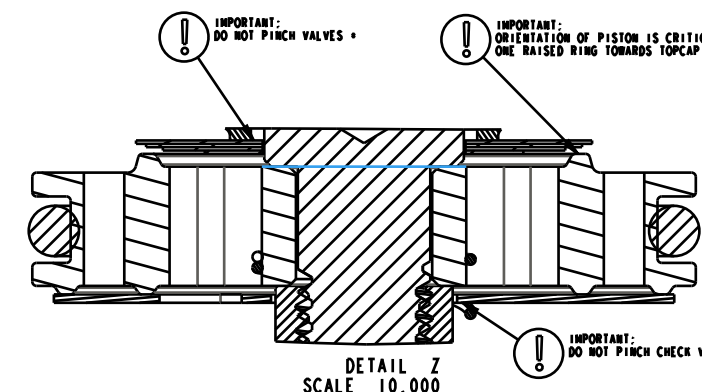

4

3

2

1

DETAIL Y
SCALE 4:1

SEE DETAIL Z

PROPRIETARY
THIS DOCUMENT CONTAINS CONFIDENTIAL, PROPRIETARY INFORMATION
THAT IS FOX PROPERTY. DO NOT DISCLOSE TO OR DUPLICATE
FOR OTHERS EXCEPT AS AUTHORIZED BY FOX.

	FOX Factory, Inc. 130 Hangar Way, Watsonville, CA 95076 USA Ph 831-768-1100 Fax 831-768-9312
	2019 36 180 MAX, Grip Remote, Topcap Assy
C	820-05-508-KIT
SIZE DWG. NO.	PLOT SCALE 0.80:1
SHEET 1 OF 1	