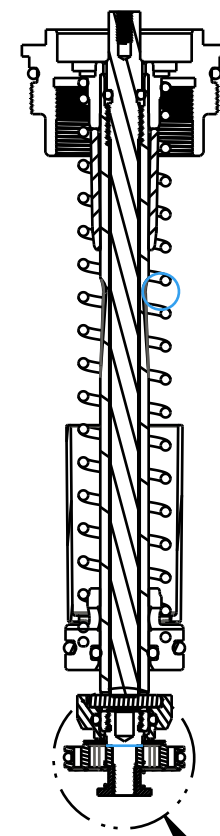

4

3

2

1

DETAIL Y
SCALE 4:1

SEE DETAIL Z

PROPRIETARY
THIS DOCUMENT CONTAINS CONFIDENTIAL, PROPRIETARY INFORMATION
THAT IS FOX PROPERTY. DO NOT DISCLOSE TO OR DUPLICATE
FOR OTHERS EXCEPT AS AUTHORIZED BY FOX.

	FOX Factory, Inc. 130 Hangar Way, Watsonville, CA 95076 USA Ph 831-768-1100 Fax 831-768-9312
	2019 36 180 MAX, Grip Remote, Topcap Assy
C	820-05-508-KIT
SIZE DWG. NO.	PLOT SCALE 0.80:1
SHEET 1 OF 1	