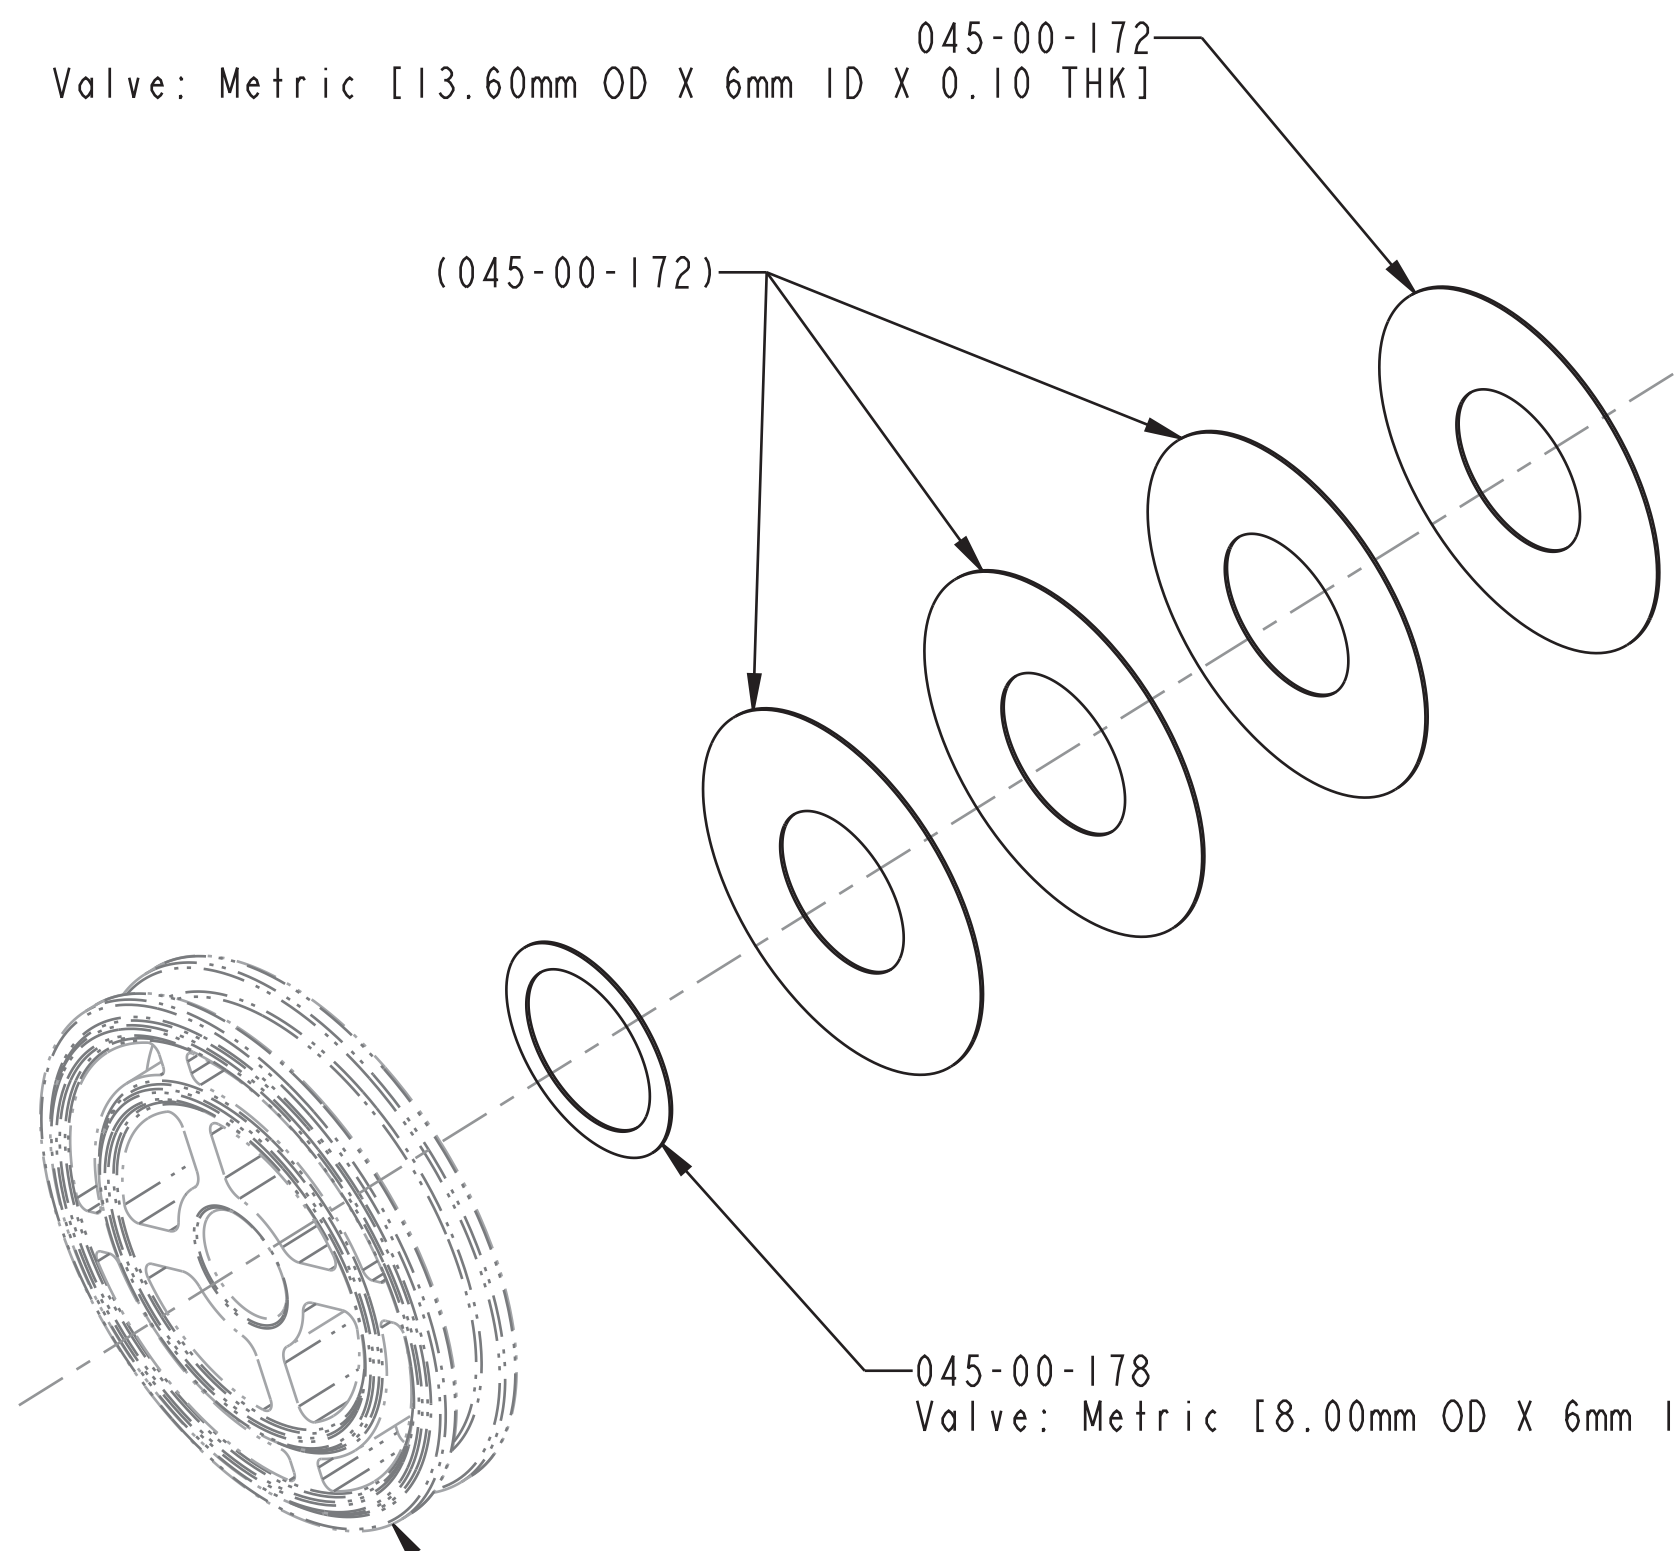

4

3

2

1

SECTION A-A  
SCALE 8:1

045-00-172  
Valve: Metric [13.60mm OD X 6mm ID X 0.10 THK]

(045-00-172)

045-00-178  
Valve: Metric [8.00mm OD X 6mm ID X 0.10mm THK]

PART SHOWN FOR ORIENTATION ONLY, NOT PART OF ASSEMBLY  
(222-01-295)  
(Piston Damping Comp 20.0 Bore)

- PROPRIETARY -  
THIS DOCUMENT CONTAINS CONFIDENTIAL, PROPRIETARY INFORMATION  
THAT IS FOX PROPERTY. DO NOT DISCLOSE TO OR DUPLICATE  
FOR OTHERS EXCEPT AS AUTHORIZED BY FOX.