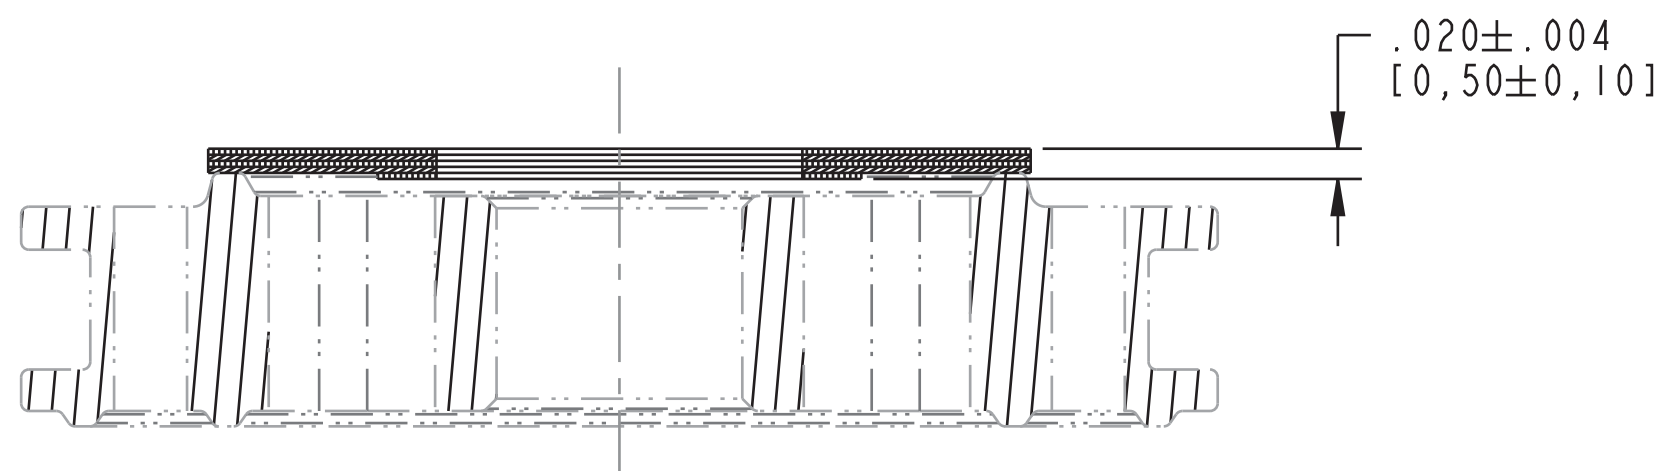

4

3

2

1

SECTION A-A  
SCALE 8:1

045-00-172  
Valve: Metric [13.60mm OD X 6mm ID X 0.10 THK]

(045-00-172)

045-00-178  
Valve: Metric [8.00mm OD X 6mm ID X 0.10mm THK]

PART SHOWN FOR ORIENTATION ONLY, NOT PART OF ASSEMBLY  
(222-01-295)  
(Piston Damping Comp 20.0 Bore)

- PROPRIETARY -  
THIS DOCUMENT CONTAINS CONFIDENTIAL, PROPRIETARY INFORMATION  
THAT IS FOX PROPERTY. DO NOT DISCLOSE TO OR DUPLICATE  
FOR OTHERS EXCEPT AS AUTHORIZED BY FOX.