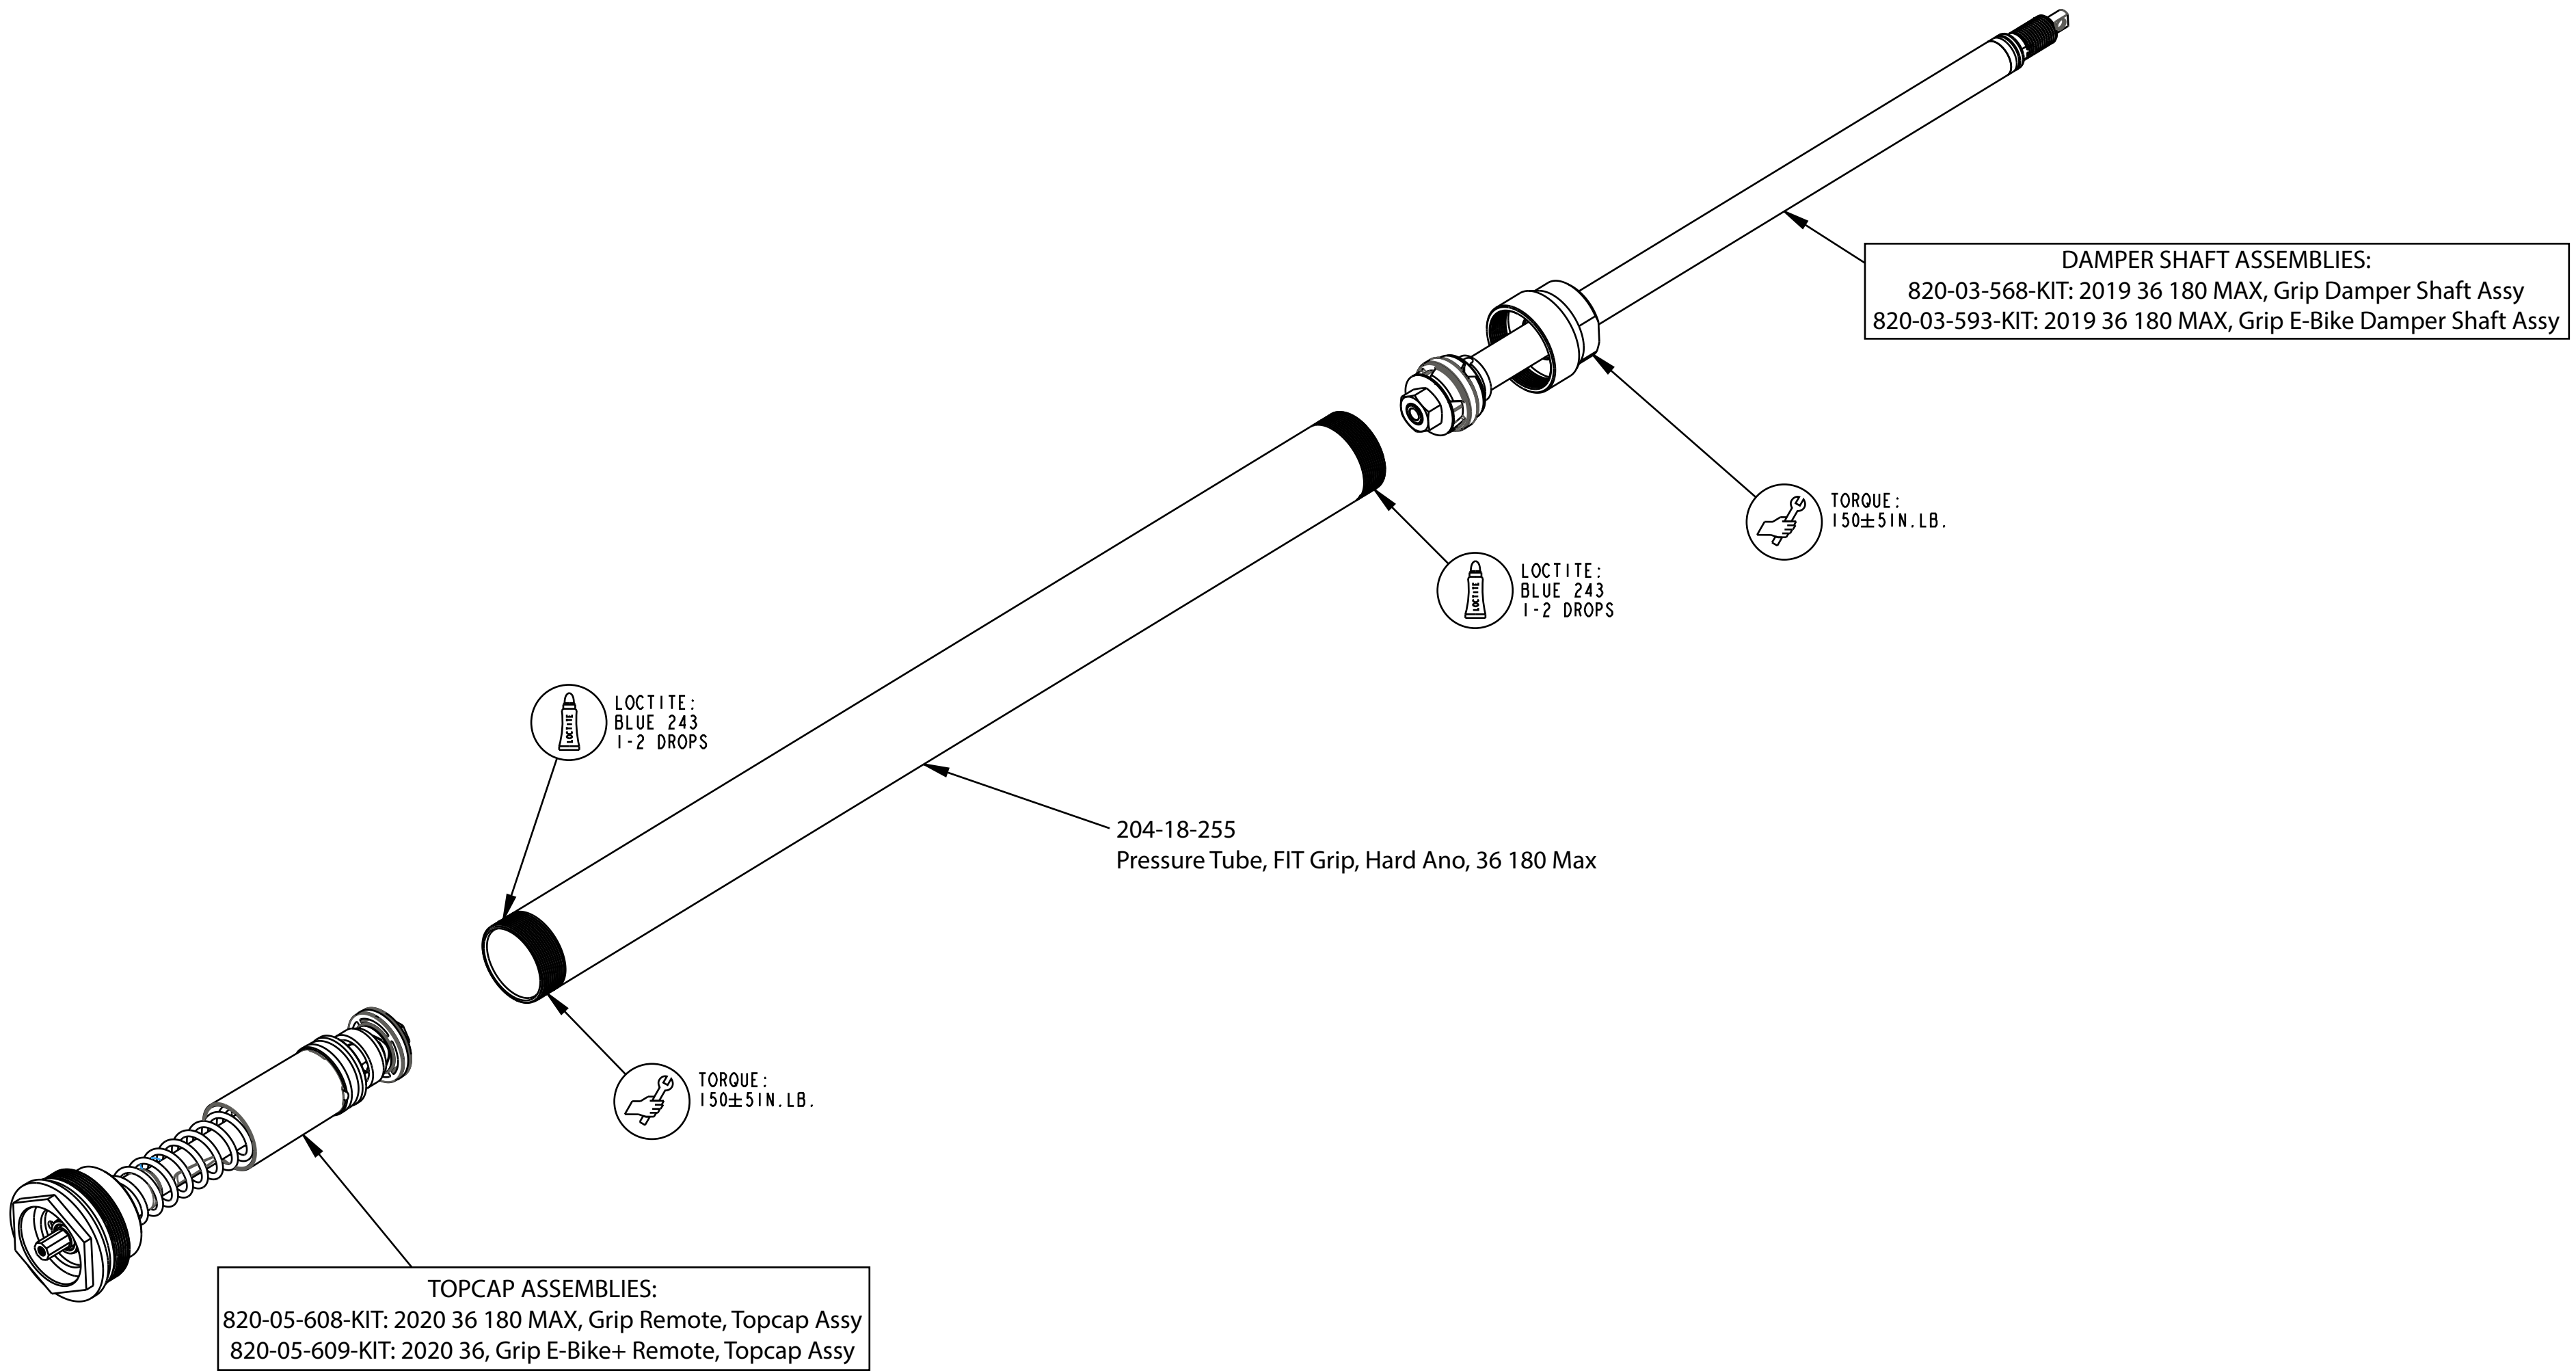

B

B

A

A

TOPCAP ASSEMBLIES:
 820-05-608-KIT: 2020 36 180 MAX, Grip Remote, Topcap Assy
 820-05-609-KIT: 2020 36, Grip E-Bike+ Remote, Topcap Assy

DAMPER SHAFT ASSEMBLIES:
 820-03-568-KIT: 2019 36 180 MAX, Grip Damper Shaft Assy
 820-03-593-KIT: 2019 36 180 MAX, Grip E-Bike Damper Shaft Assy

204-18-255
 Pressure Tube, FIT Grip, Hard Ano, 36 180 Max

LOCTITE:
 BLUE 243
 1-2 DROPS

LOCTITE:
 BLUE 243
 1-2 DROPS

TORQUE:
 150±5 IN. LB.

TORQUE:
 150±5 IN. LB.

- PROPRIETARY -
 THIS DOCUMENT CONTAINS CONFIDENTIAL, PROPRIETARY INFORMATION
 THAT IS FOX PROPERTY. DO NOT DISCLOSE TO OR DUPLICATE
 FOR OTHERS EXCEPT AS AUTHORIZED BY FOX.