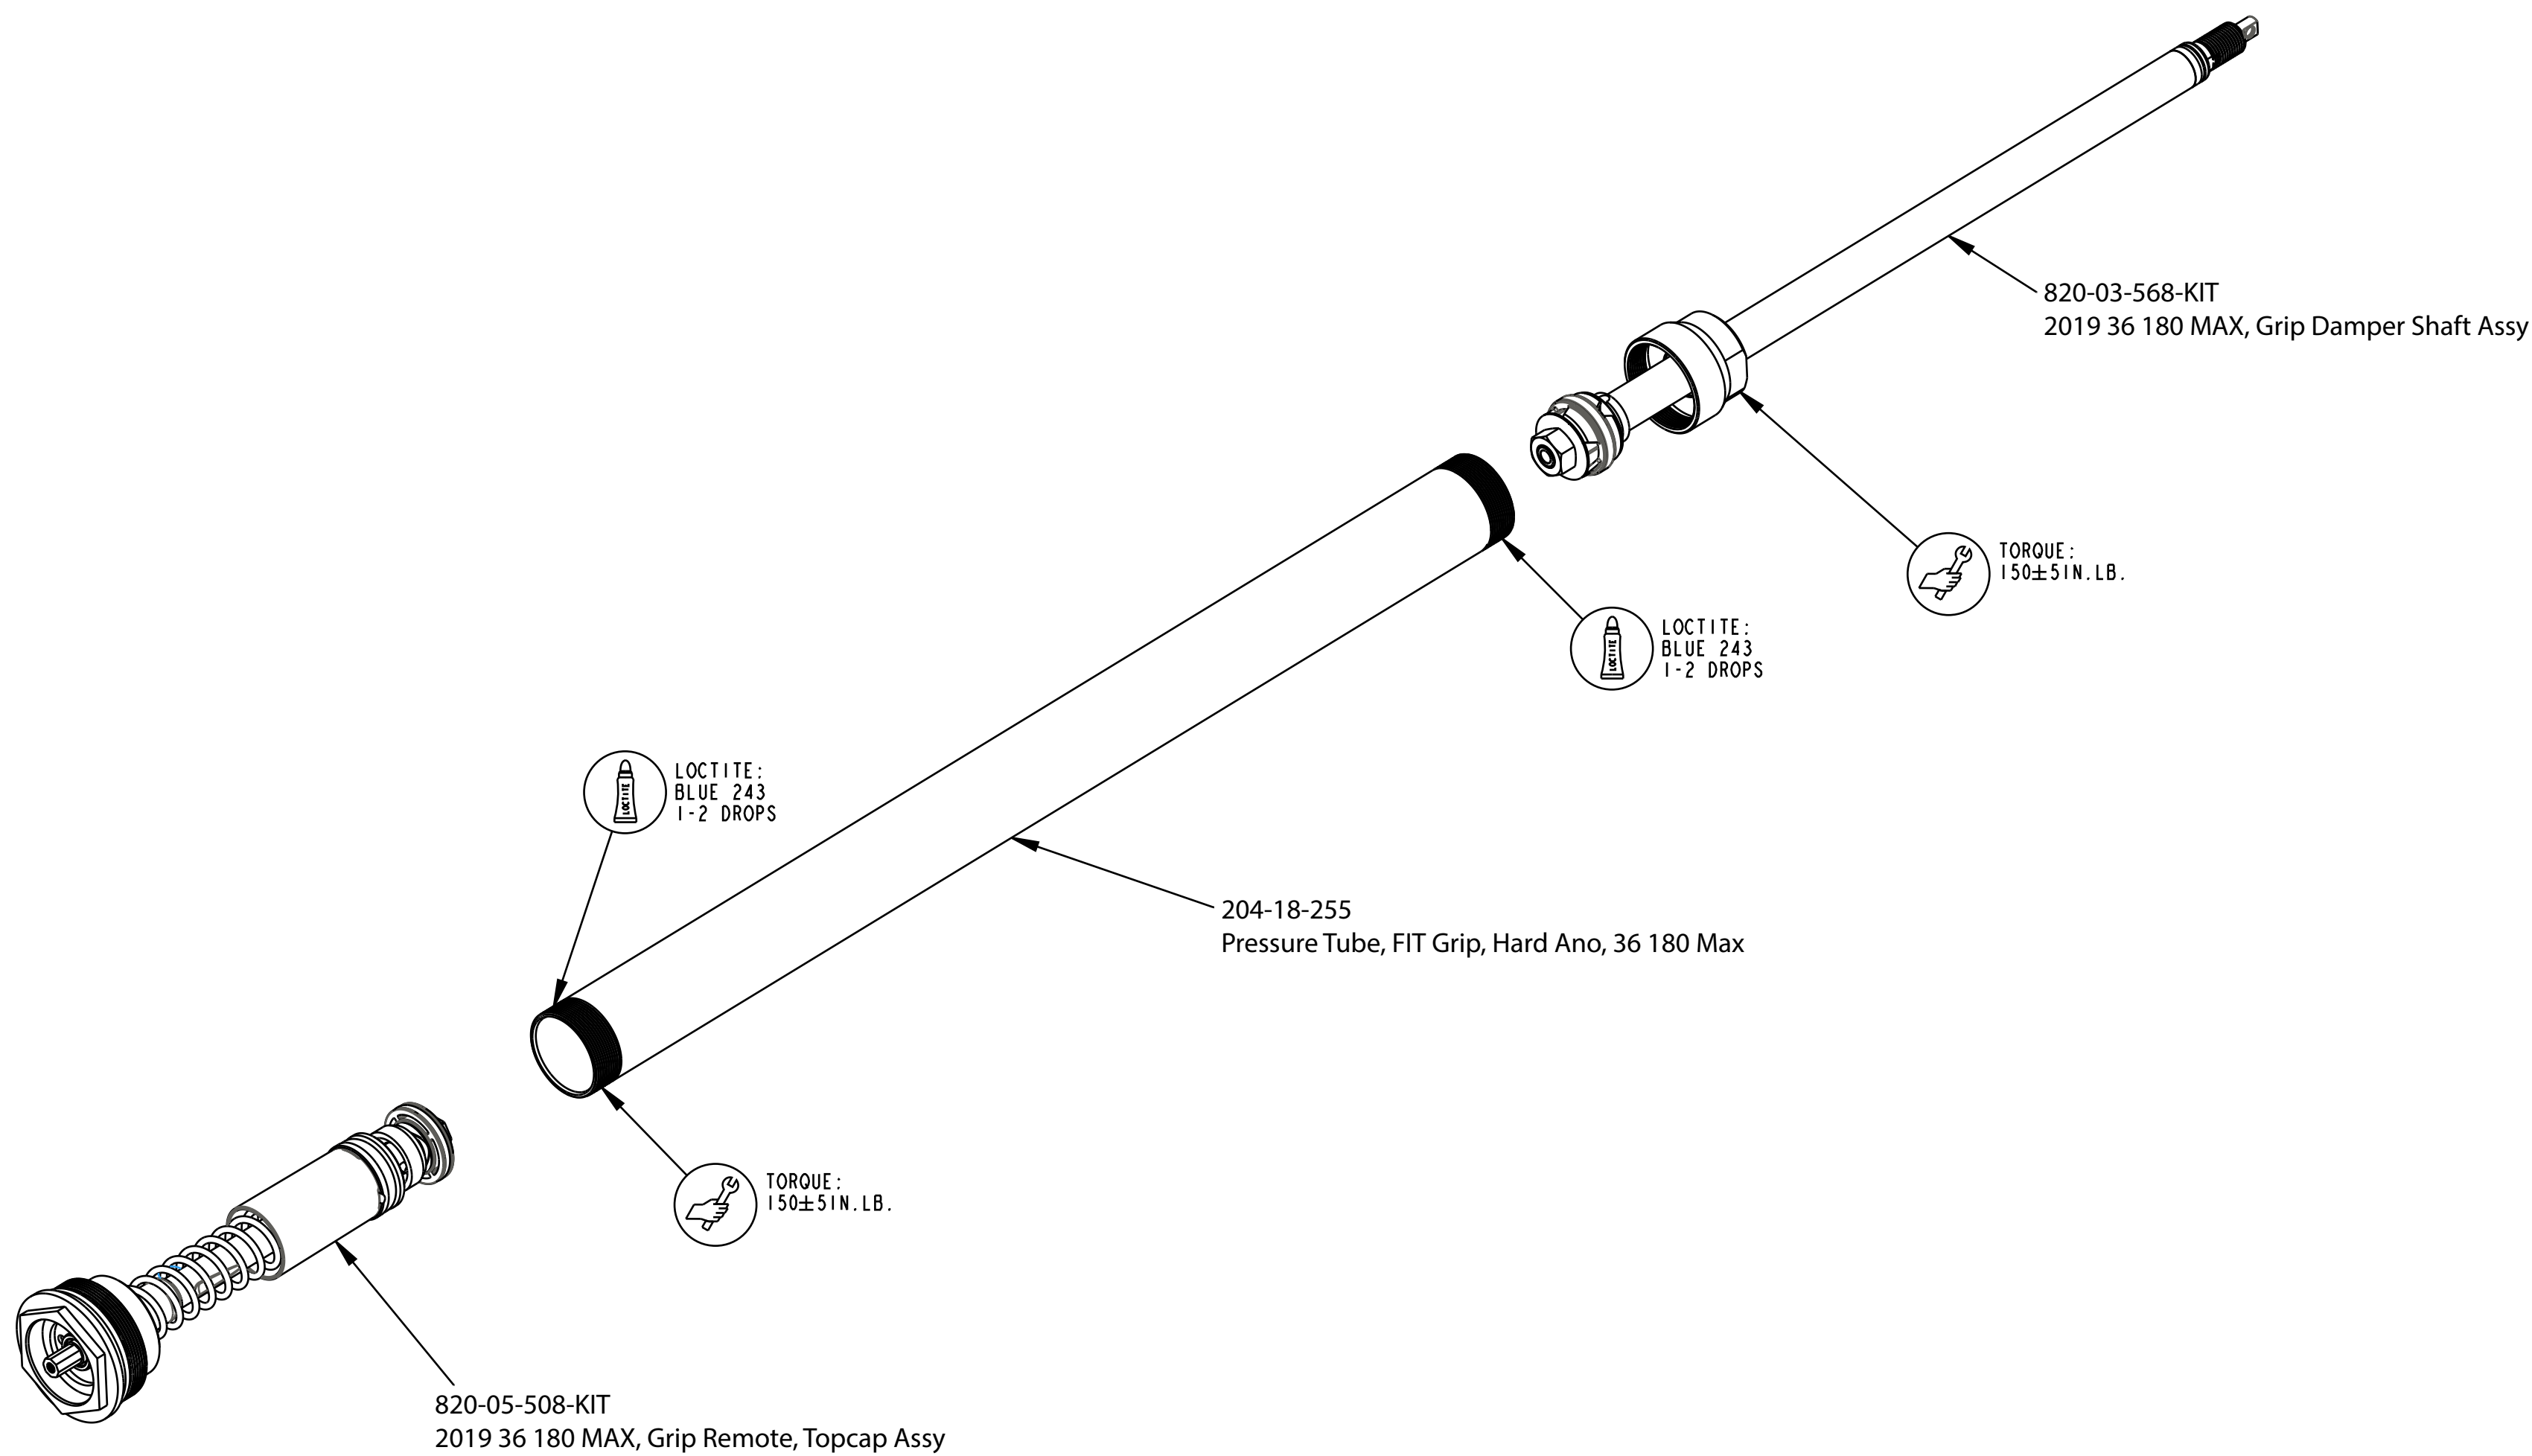

B

B

A

A

- PROPRIETARY -  
THIS DOCUMENT CONTAINS CONFIDENTIAL, PROPRIETARY INFORMATION  
THAT IS FOX PROPERTY. DO NOT DISCLOSE TO OR DUPLICATE  
FOR OTHERS EXCEPT AS AUTHORIZED BY FOX.

		<b>FOX Factory, Inc.</b>	Ph 831-768-1100
		130 Hangar Way, Watsonville, CA 95076 USA	Fax 831-768-9312
TITLE		<b>2019 36 180 MAX Grip Remote Cartridge Assembly</b>	
SIZE	DWG. NO.		
<b>C</b>			
PLOT SCALE 0.75:1		SHEET 1 OF 1	